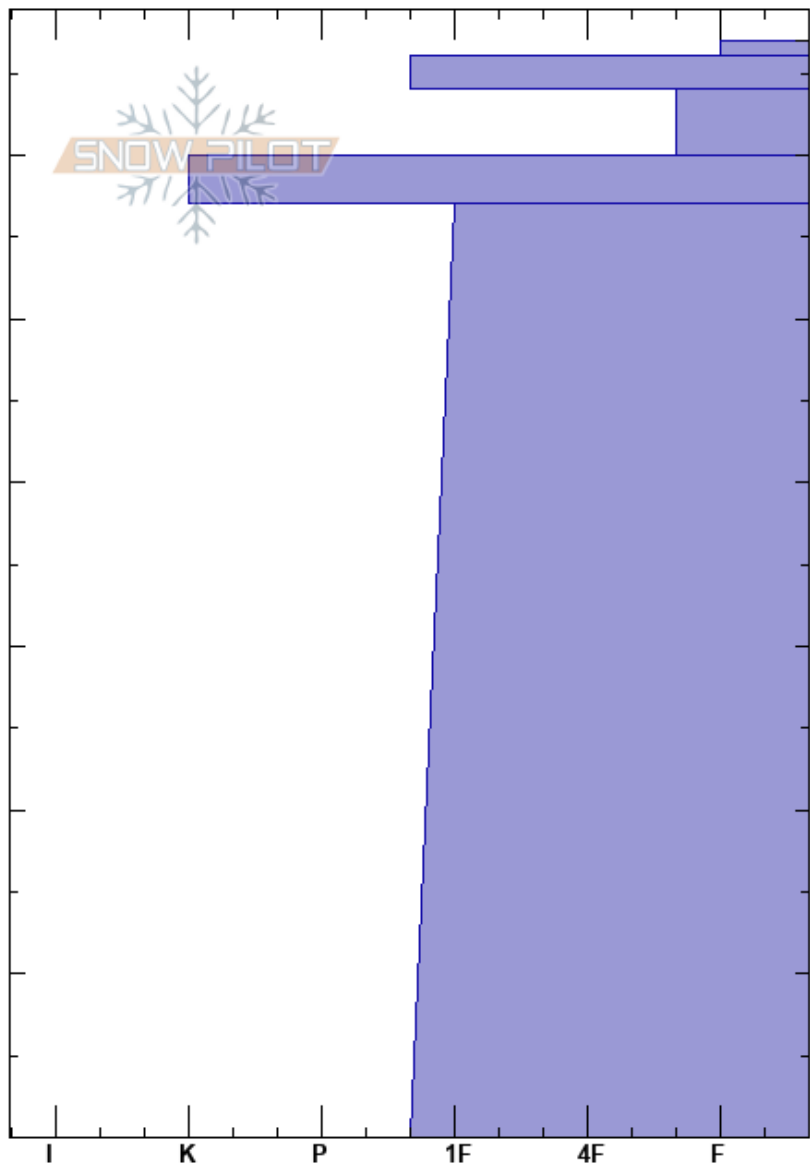

Faulty 2
 Remarkables Range
 New Zealand
Elevation: 1885 m
Aspect: NW

Remarks Snow Safety
 20/06/2018 - 11:10
Co-ord: -45.05983S, 168.82339E
Slope Angle: 30°
Wind Loading:

Stability:
Air Temperature: -2°C **HS:** 67 **PS:** 10 **Layer Notes:** 64-60cm: Problematic layer
Sky Cover: CLR
Precipitation: NO
Wind: Calm

Specifics: Pit dug in a Ski Area; Pit is representative of backcountry

Depth (cm)	Crystal		Moisture	ρ kg/m ³	Stability tests & Layer comments
	Form	Size			
67	+ (V)	1.5			
	∅				
60	• (/)	1			← CT2, BRK @62cm
	⊙				← CT22, BRK @56cm
30	•	1			