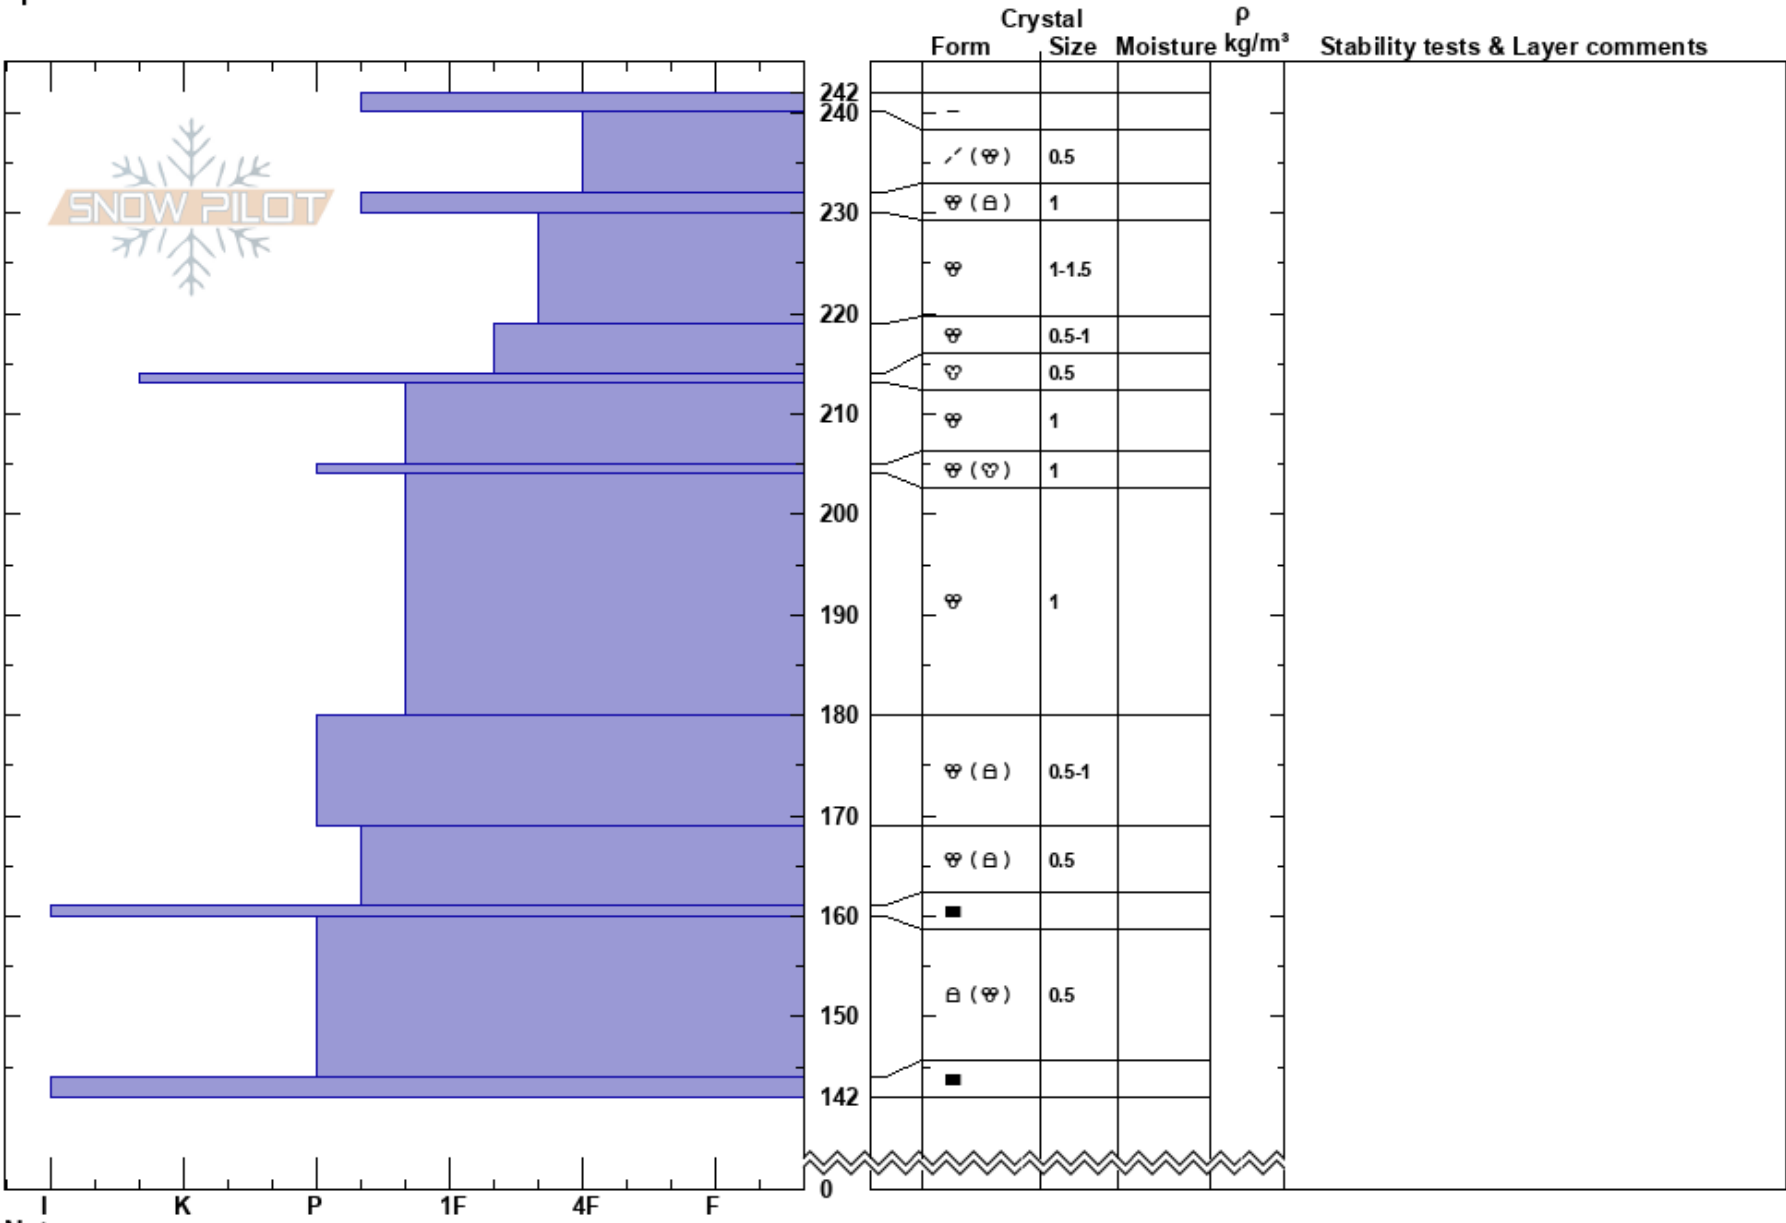

Elbrus, 3970
 Elbrus Region
 Russia
Elevation: 3973 m
Aspect: S
Specifics:

Mikhail Ryabchikov
 18/06/2018 - 11:30
Co-ord: 293997E 4798669N
Slope Angle: 28°
Wind Loading: no

Stability:
Air Temperature:
Sky Cover: OVC
Precipitation: S-1
Wind: W Light Breeze

HS:242
PS: 7
Layer Notes:

Notes: