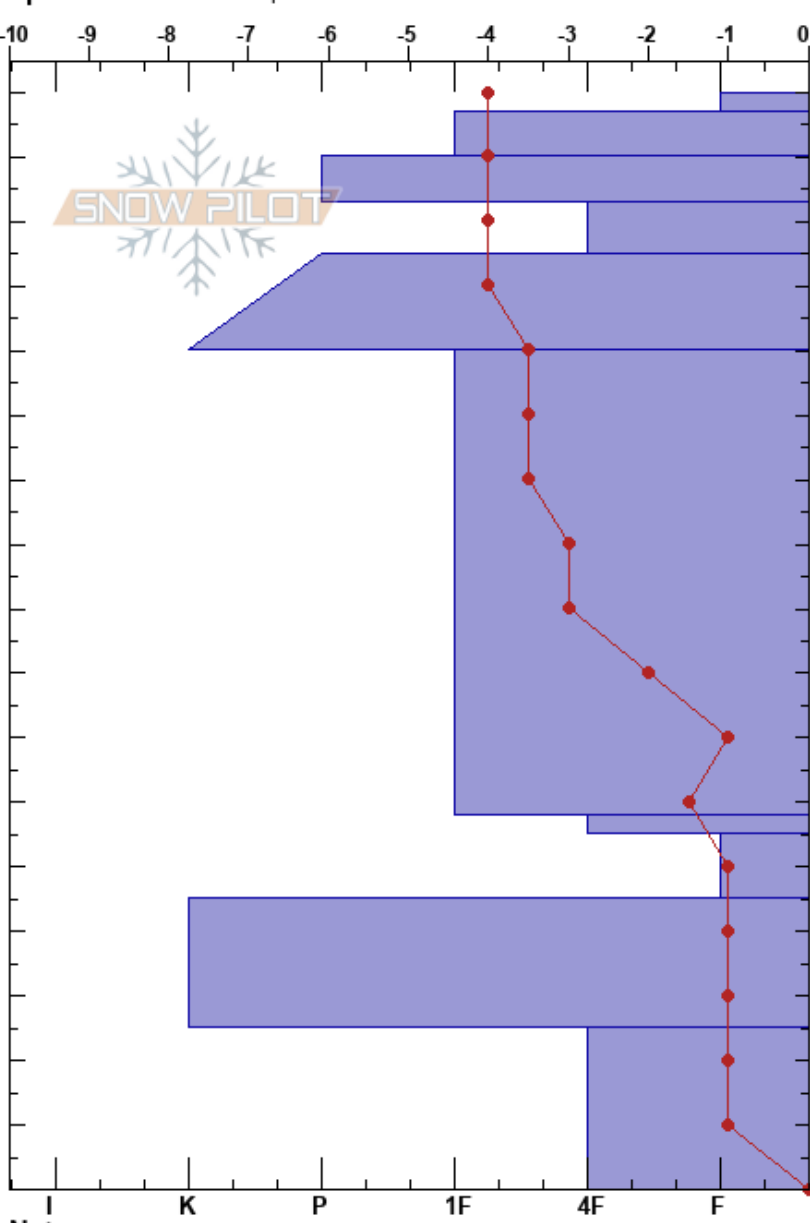

Eagles Nest
 Remarkables Range
 New Zealand
 Elevation: 1980 m
 Aspect: S
 Specifics: We skied slope

Remarks Snow Safety
 17/06/2018 - 13:25
 Co-ord: -45.04929S, 168.82794E
 Slope Angle: 33°
 Wind Loading: previous

Stability: Good
 Air Temperature: -1°C
 Sky Cover: BKN
 Precipitation: NO
 Wind: Calm

HS:170
 PS: 4 55-45cm:Problematic layer

Form	Crystal Size	Moisture	ρ kg/m ³	Stability tests & Layer comments
+				
⊙				← CTV, RP @160cm
⊙				
⊠	0.5			← CT21, RP @145cm
⊙				
•	1			
□	1			
⊗	3			
■				
□				← ECTX