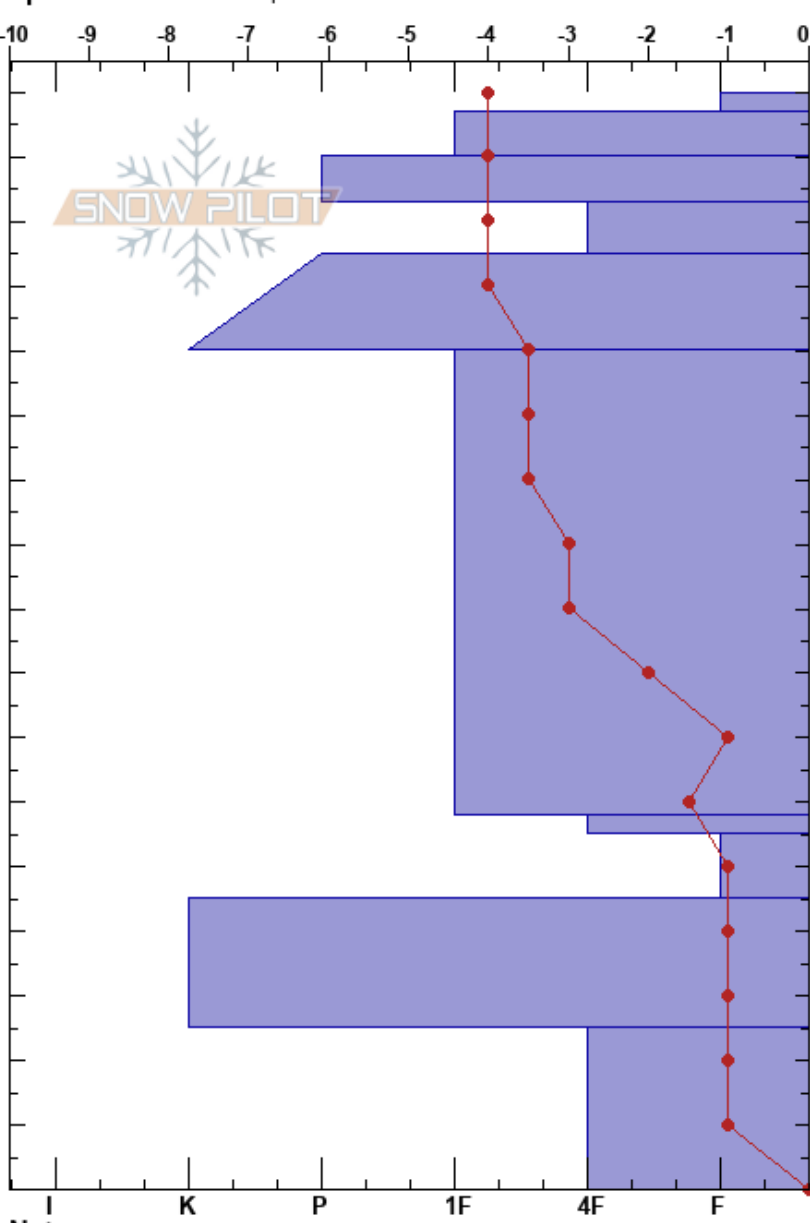

Eagles Nest  
 Remarkables Range  
 New Zealand  
 Elevation: 1980 m  
 Aspect: S  
 Specifics: We skied slope

Remarks Snow Safety  
 17/06/2018 - 13:25  
 Co-ord: -45.04929S, 168.82794E  
 Slope Angle: 33°  
 Wind Loading: previous

Stability: Good  
 Air Temperature: -1°C  
 Sky Cover: BKN  
 Precipitation: NO  
 Wind: Calm

HS:170  
 PS: 4 55-45cm:Problematic layer

Form	Crystal		$\rho$ kg/m <sup>3</sup>	Stability tests & Layer comments
	Size	Moisture		
+				
⊙				← CTV, RP @160cm
⊙				
⊠	0.5			← CT21, RP @145cm
⊙				
•	1			
□	1			
⊗	3			
■				
□				← ECTX