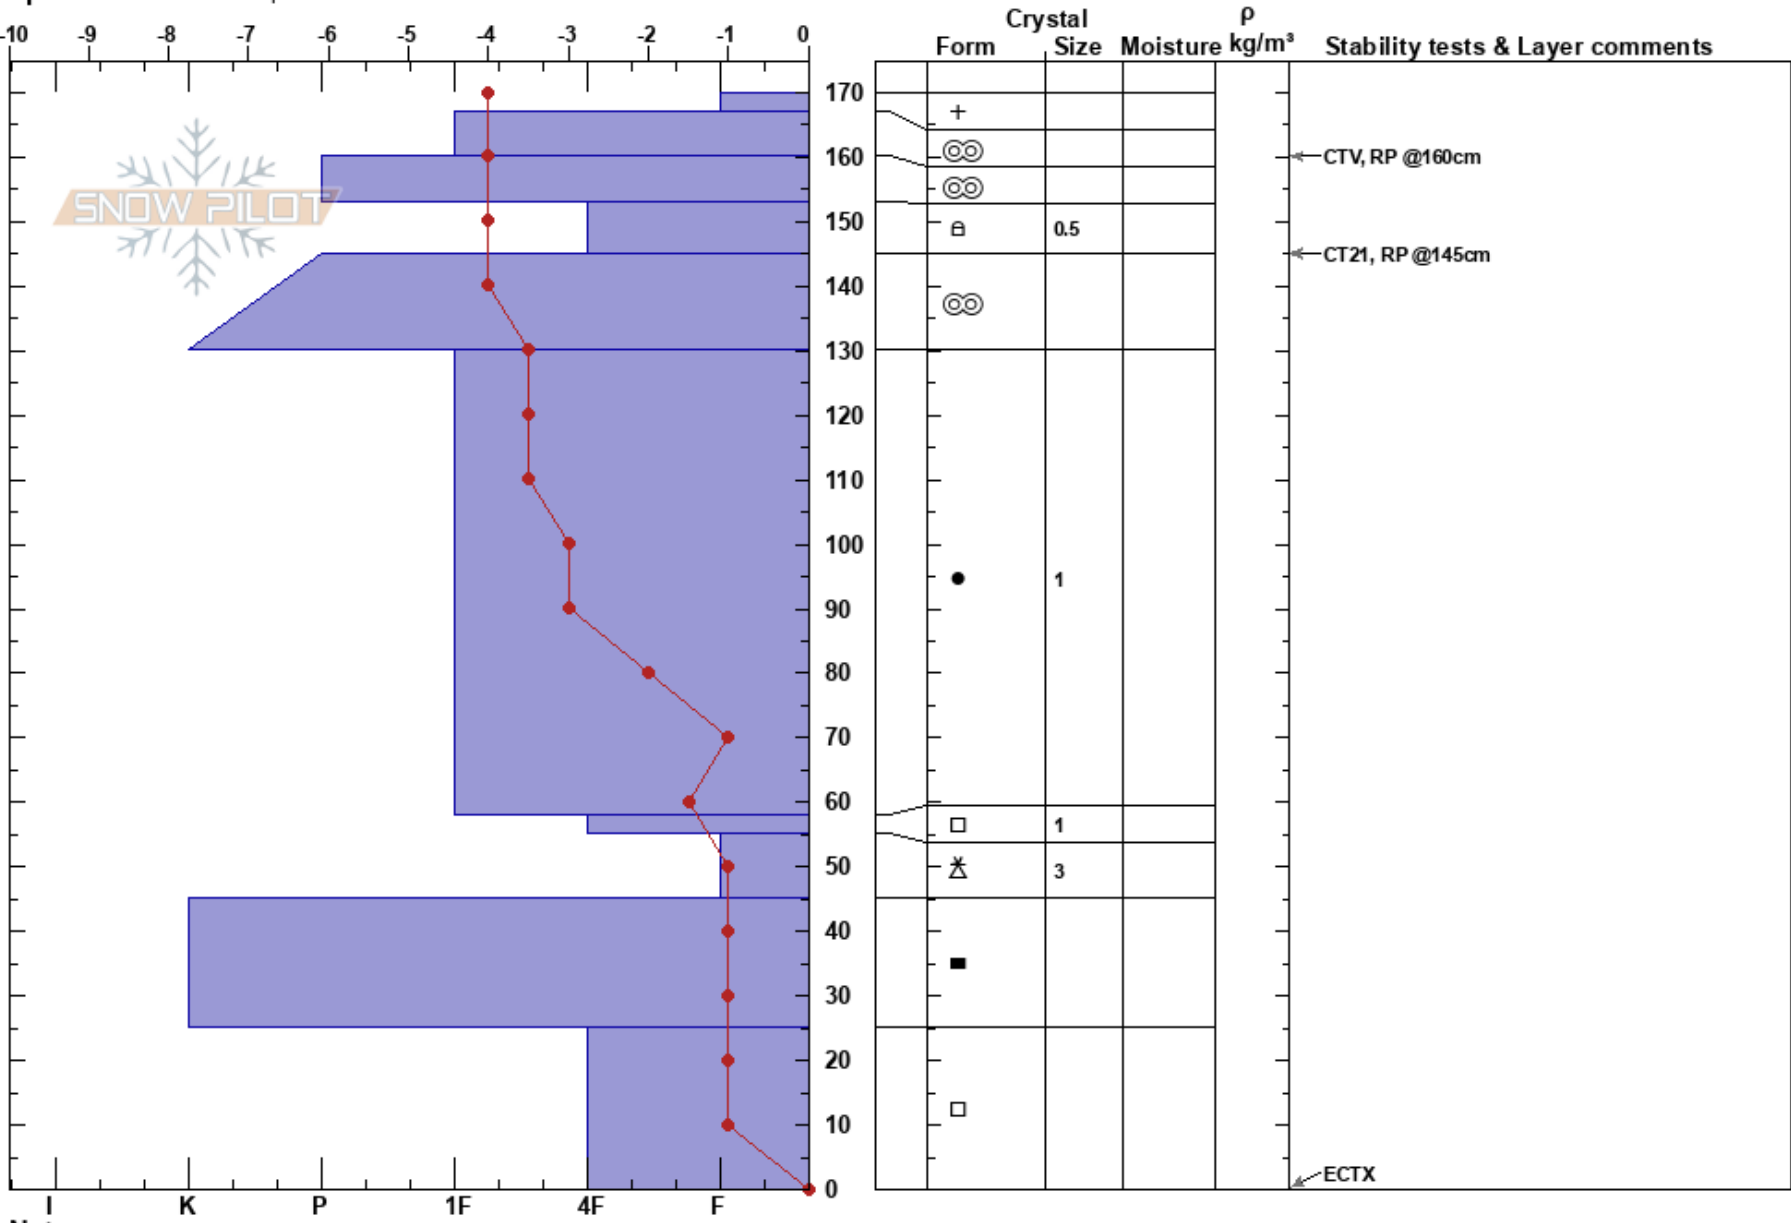

Eagles Nest
 Remarkables Range
 New Zealand
 Elevation: 1980 m
 Aspect: S
 Specifics: We skied slope

Remarks Snow Safety
 17/06/2018 - 13:25
 Co-ord: -45.04929S, 168.82794E
 Slope Angle: 33°
 Wind Loading: previous

Stability: Good HS:170 Layer Notes:
 Air Temperature: -1°C PS: 4 55-45cm:Problematic layer
 Sky Cover: BKN
 Precipitation: NO
 Wind: Calm

Notes: