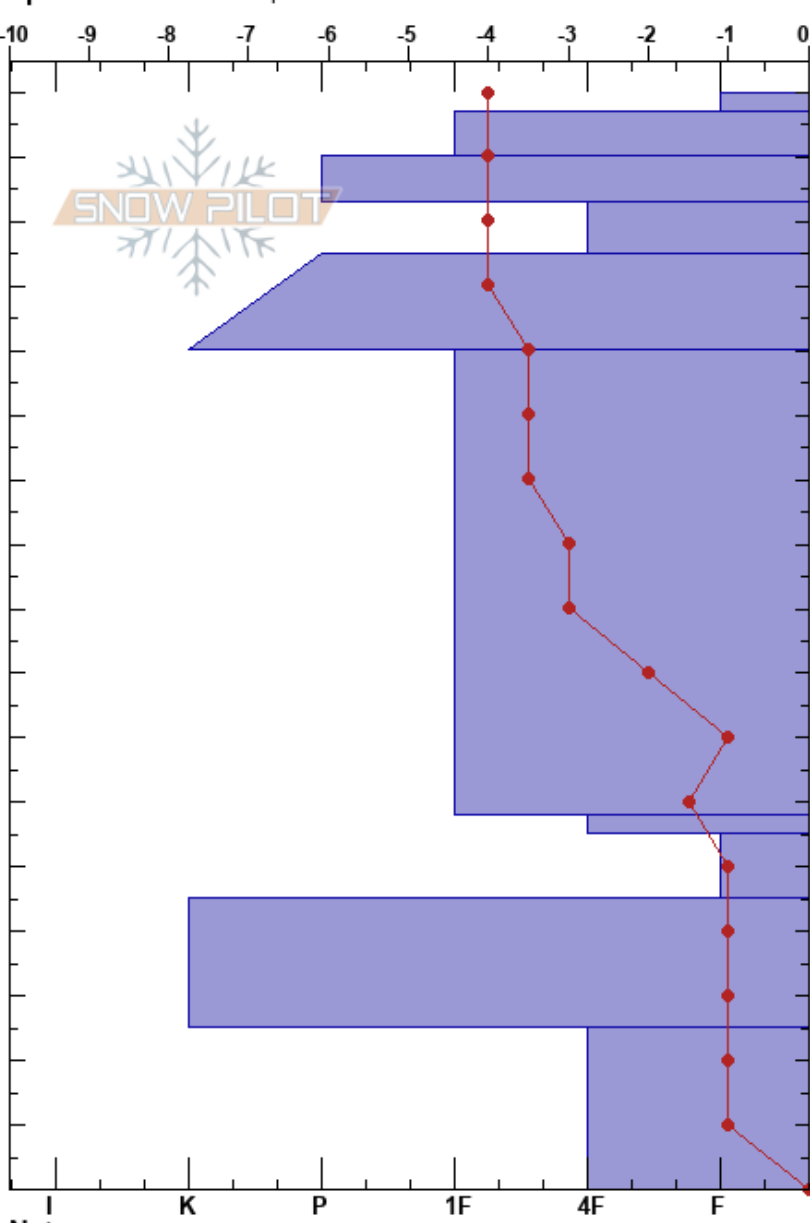

Eagles Nest
 Remarkables Range
 New Zealand
 Elevation: 1980 m
 Aspect: S
 Specifics: We skied slope

Remarks Snow Safety
 17/06/2018 - 13:25
 Co-ord: -45.04929S, 168.82794E
 Slope Angle: 33°
 Wind Loading: previous

Stability: Good
 Air Temperature: -1°C
 Sky Cover: BKN
 Precipitation: NO
 Wind: Calm

HS:170
 PS: 4 55-45cm:Problematic layer

Form	Crystal		ρ kg/m ³	Stability tests & Layer comments
	Size	Moisture		
+				
⊙				← CTV, RP @160cm
⊙				
⊠	0.5			← CT21, RP @145cm
⊙				
•	1			
□	1			
⊗	3			
■				
□				← ECTX