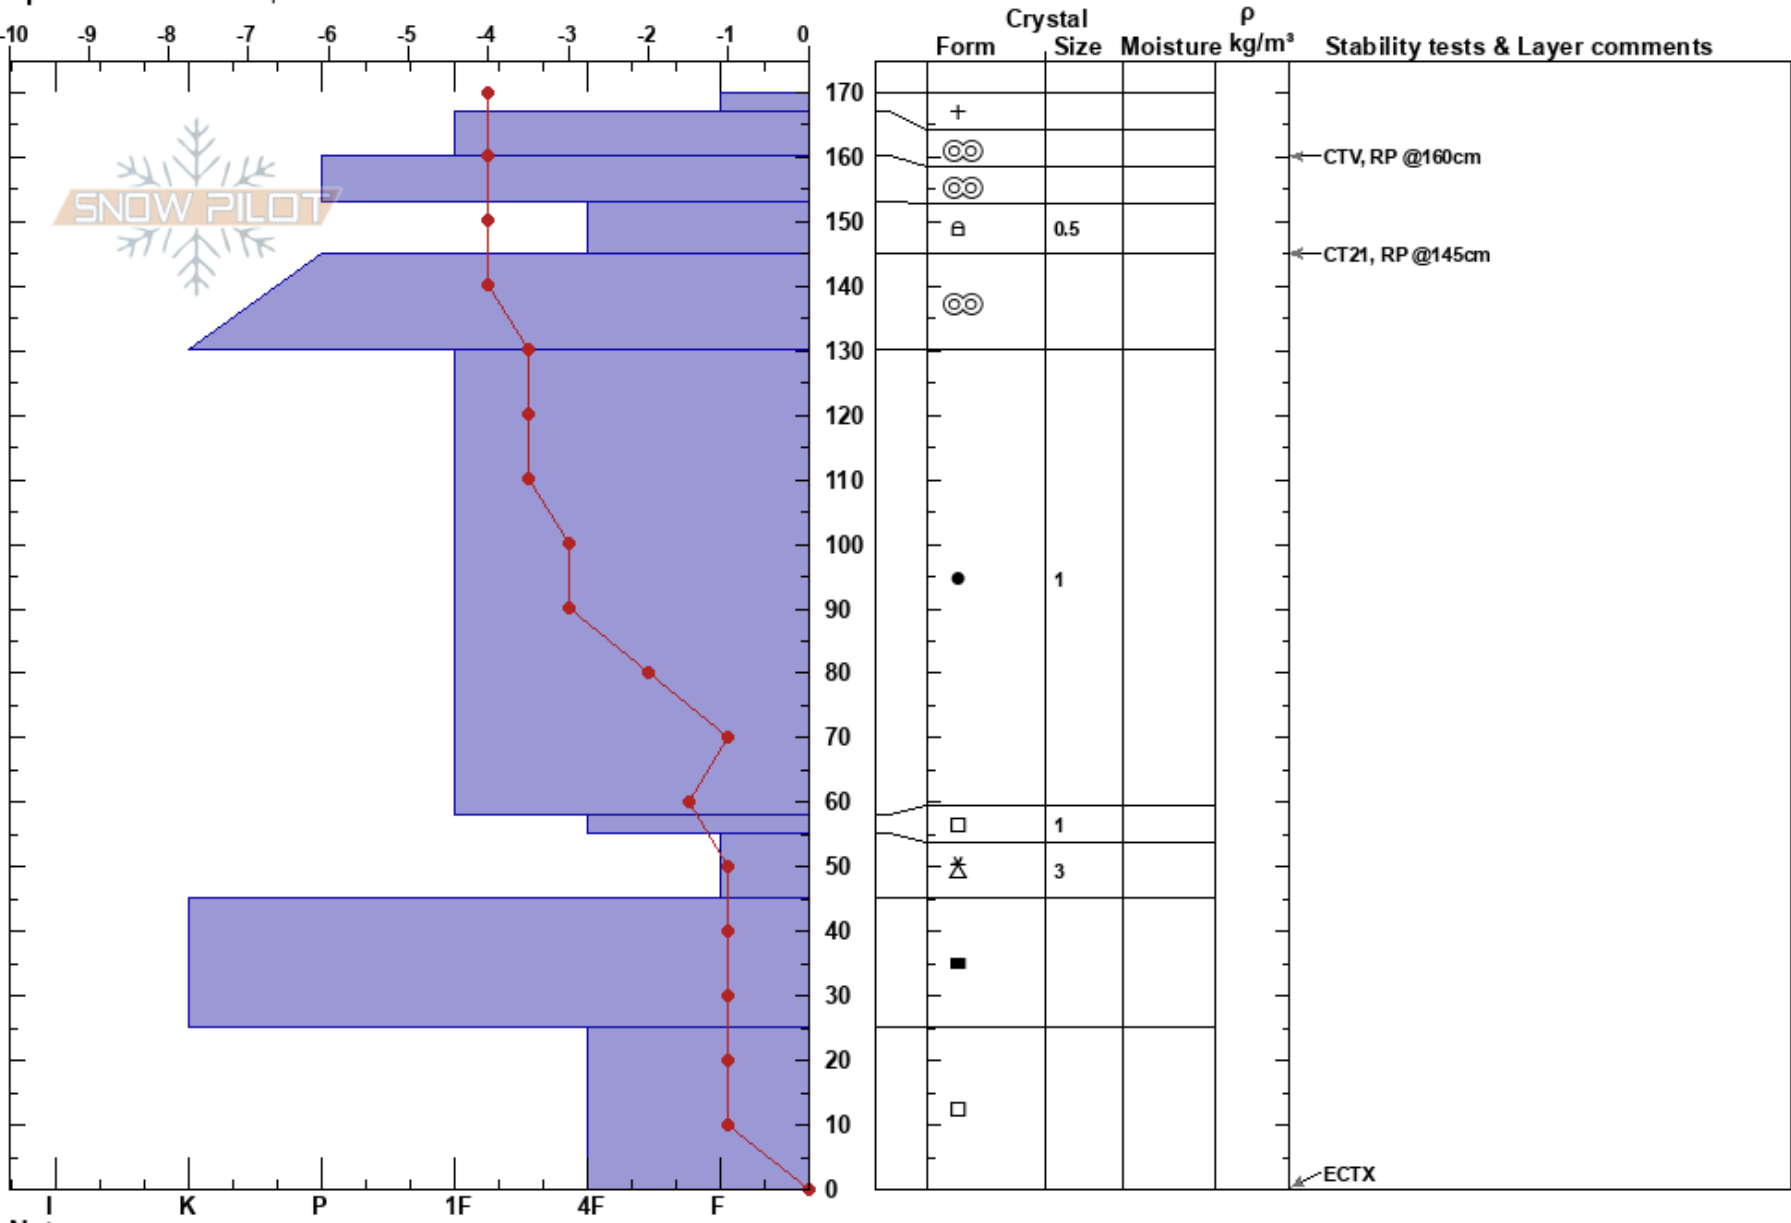

Eagles Nest  
 Remarkables Range  
 New Zealand  
**Elevation:** 1980 m  
**Aspect:** S  
**Specifics:** We skied slope

Remarks Snow Safety  
 17/06/2018 - 13:25  
**Co-ord:** -45.04929S, 168.82794E  
**Slope Angle:** 33°  
**Wind Loading:** previous

**Stability:** Good **HS:**170 **Layer Notes:**  
**Air Temperature:** -1°C **PS:** 4 55-45cm:Problematic layer  
**Sky Cover:** BKN  
**Precipitation:** NO  
**Wind:** Calm

Notes: