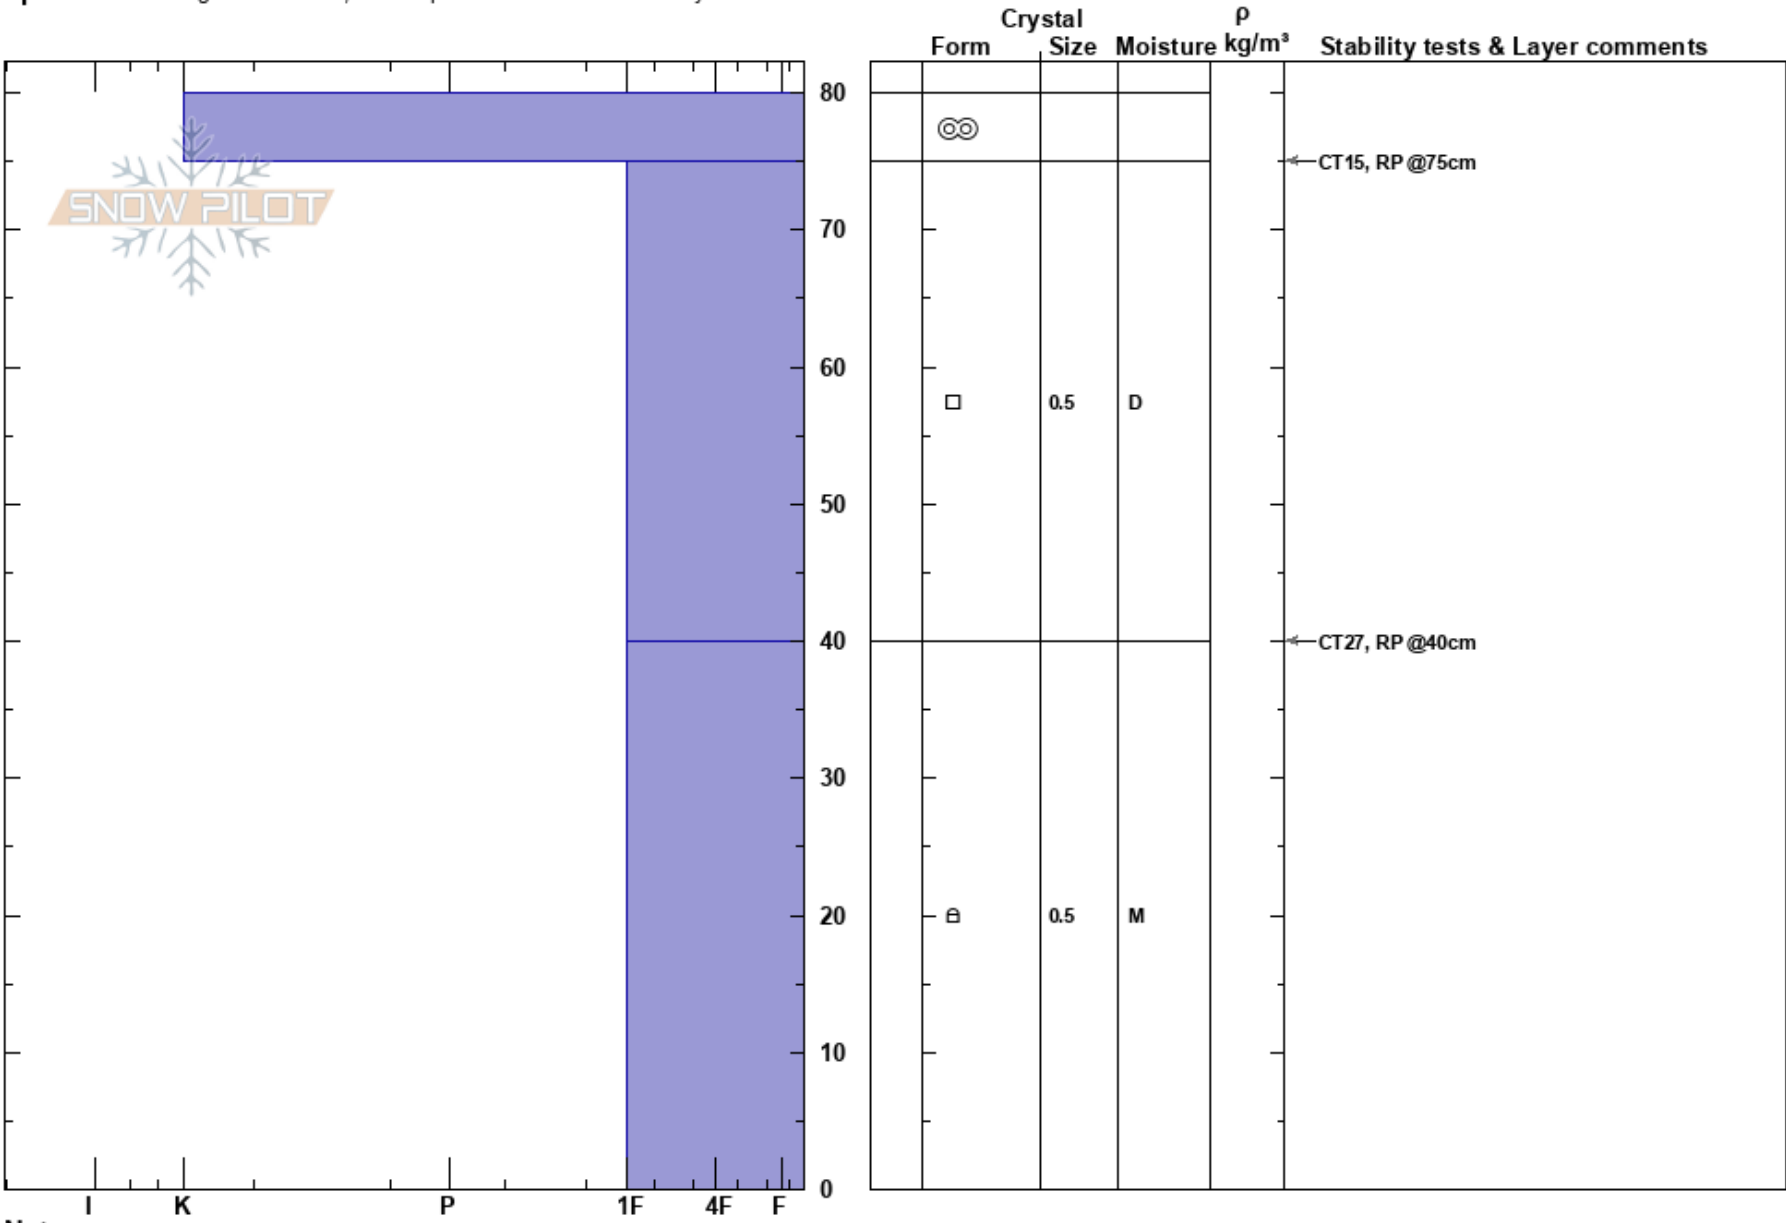

20180612 GG boundary Ari Hanna
 Coronet Peak 12/06/2018 - 10:00
 New Zealand
Elevation: 1400 m
Aspect: S
Specifics: Pit dug in a Ski Area; Pit is representative of backcountry

Stability:
Air Temperature:
Sky Cover:
Precipitation: NO
Wind:

HS:80

Layer Notes:

Notes: Test profile