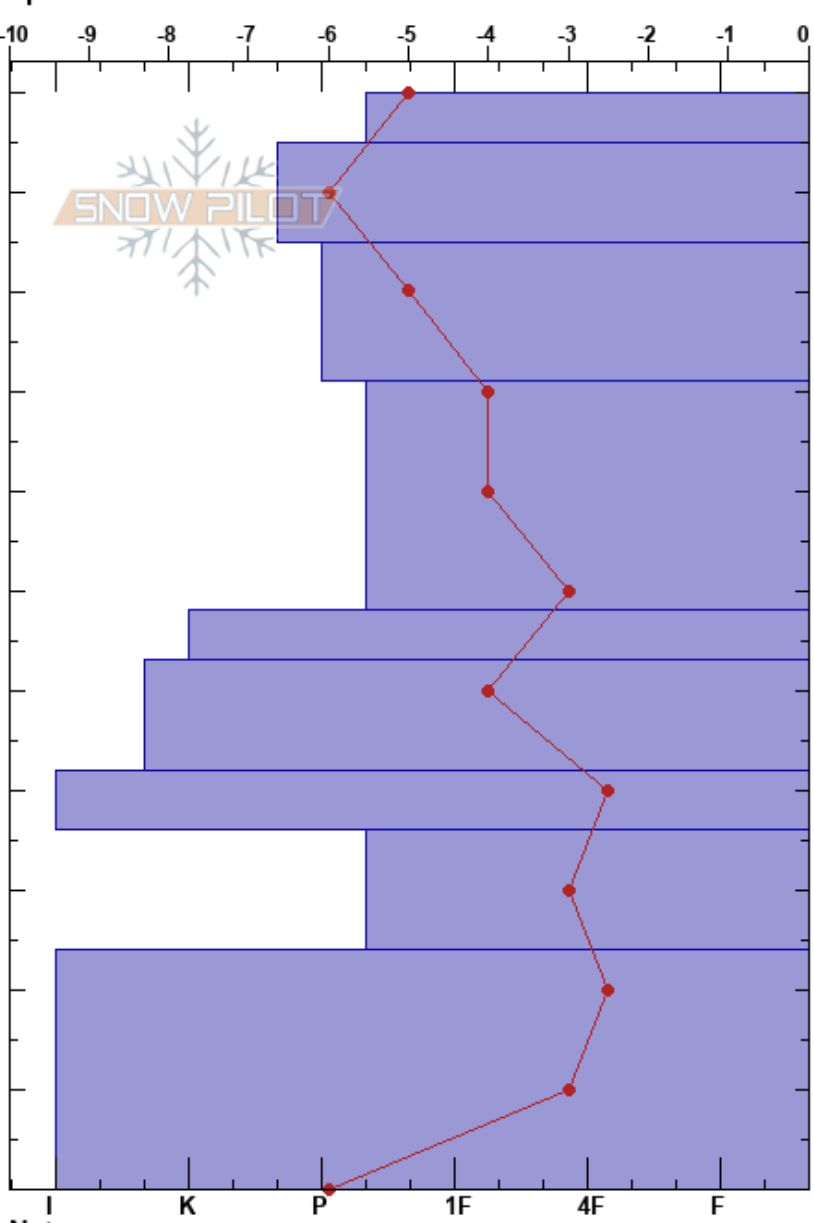

Portezuelo Circo S
 Los Bronces
 Chile
Elevation: 3425 m
Aspect: E
Specifics:

Juan José Oliva
 22/08/2015 - 12:00
Co-ord: -33.15414S, -70.29889E
Slope Angle: 35°
Wind Loading: yes

Stability: Good **HS:**110 **Layer Notes:**
Air Temperature: -3.5°C **PF:**10 81-58cm:Problematic layer
Sky Cover: SCT
Precipitation: NO
Wind: N Light Breeze

Height (cm)	Crystal		Moisture	ρ kg/m ³	Stability tests & Layer comments
	Form	Size			
110	□	1	M	265	
100	⊖	0.5-1	M	320	
90	●	1	M	290	
80				290	← CT28, Q1 @75cm
70		0.5	M		
60					← STH @58cm
50	⊖	0.3	D-M	330	
40	■		D	450	
30	⊕	1	D-M	345	
20				405	
10	■		M		
0					