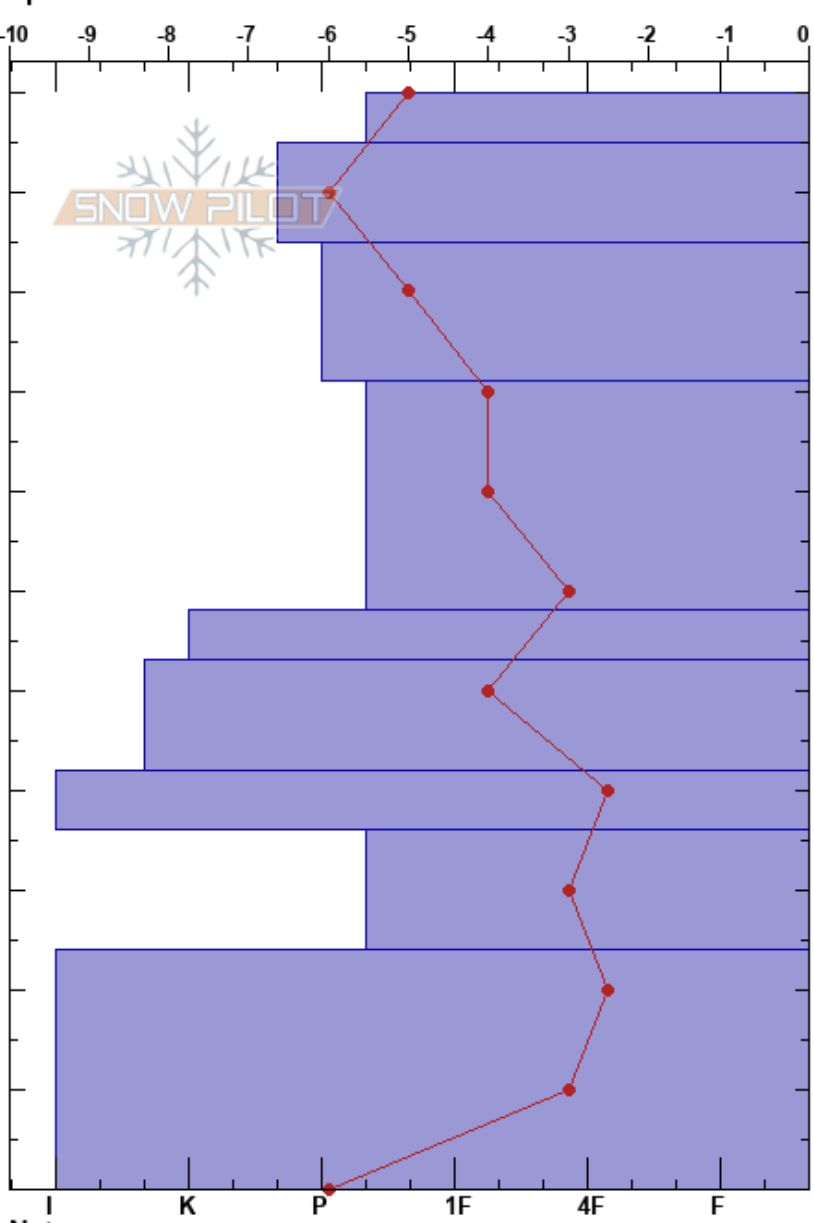

Portezuelo Circo S
 Los Bronces
 Chile
Elevation: 3425 m
Aspect: E
Specifics:

Juan José Oliva
 22/08/2015 - 12:00
Co-ord: -33.15414S, -70.29889E
Slope Angle: 35°
Wind Loading: yes

Stability: Good **HS:**110 **Layer Notes:**
Air Temperature: -3.5°C **PF:**10 81-58cm:Problematic layer
Sky Cover: SCT
Precipitation: NO
Wind: N Light Breeze

Height (cm)	Crystal		Moisture	ρ kg/m ³	Stability tests & Layer comments
	Form	Size			
110				265	
100	□	1	M	320	
90	☉	0.5-1	M	290	
80	●	1	M	290	
70		0.5	M		← CT28, Q1 @75cm
60					
50	☉	0.5	M	310	← STH @58cm
40	☉	0.3	D-M	330	
30	■		D	450	
20	☉	1	D-M	345	
10	■		M	405	