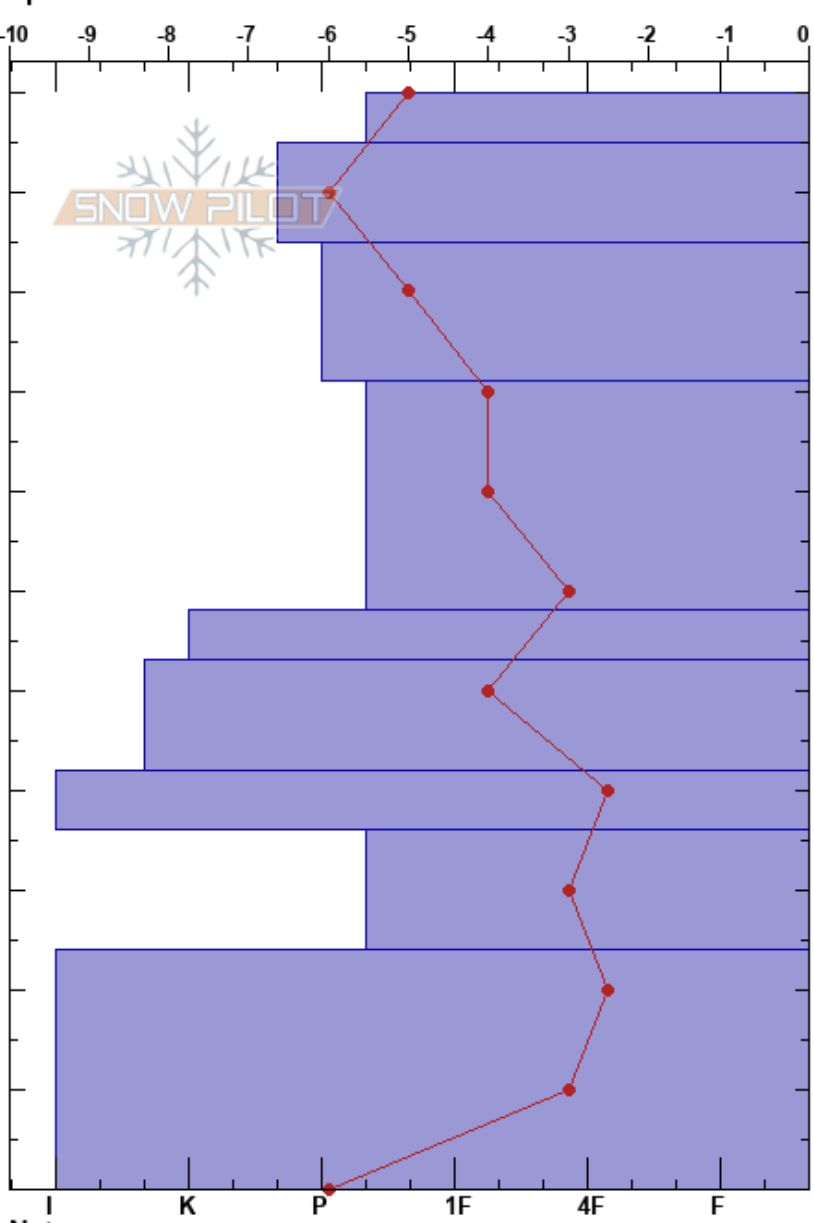

Portezuelo Circo S
 Los Bronces
 Chile
Elevation: 3425 m
Aspect: E
Specifics:

Juan José Oliva
 22/08/2015 - 12:00
Co-ord: -33.15414S, -70.29889E
Slope Angle: 35°
Wind Loading: yes

Stability: Good **HS:**110 **Layer Notes:**
Air Temperature: -3.5°C **PF:**10 81-58cm:Problematic layer
Sky Cover: SCT
Precipitation: NO
Wind: N Light Breeze

Height (cm)	Crystal		Moisture	ρ kg/m ³	Stability tests & Layer comments
	Form	Size			
110				265	
100	□	1	M	320	
90	☉	0.5-1	M	290	
80	●	1	M	290	
70		0.5	M		← CT28, Q1 @75cm
60					← STH @58cm
50	☉	0.5	M	310	
40	☉	0.3	D-M	330	
30	■		D	450	
20	☉	1	D-M	345	
10	■		M	405	