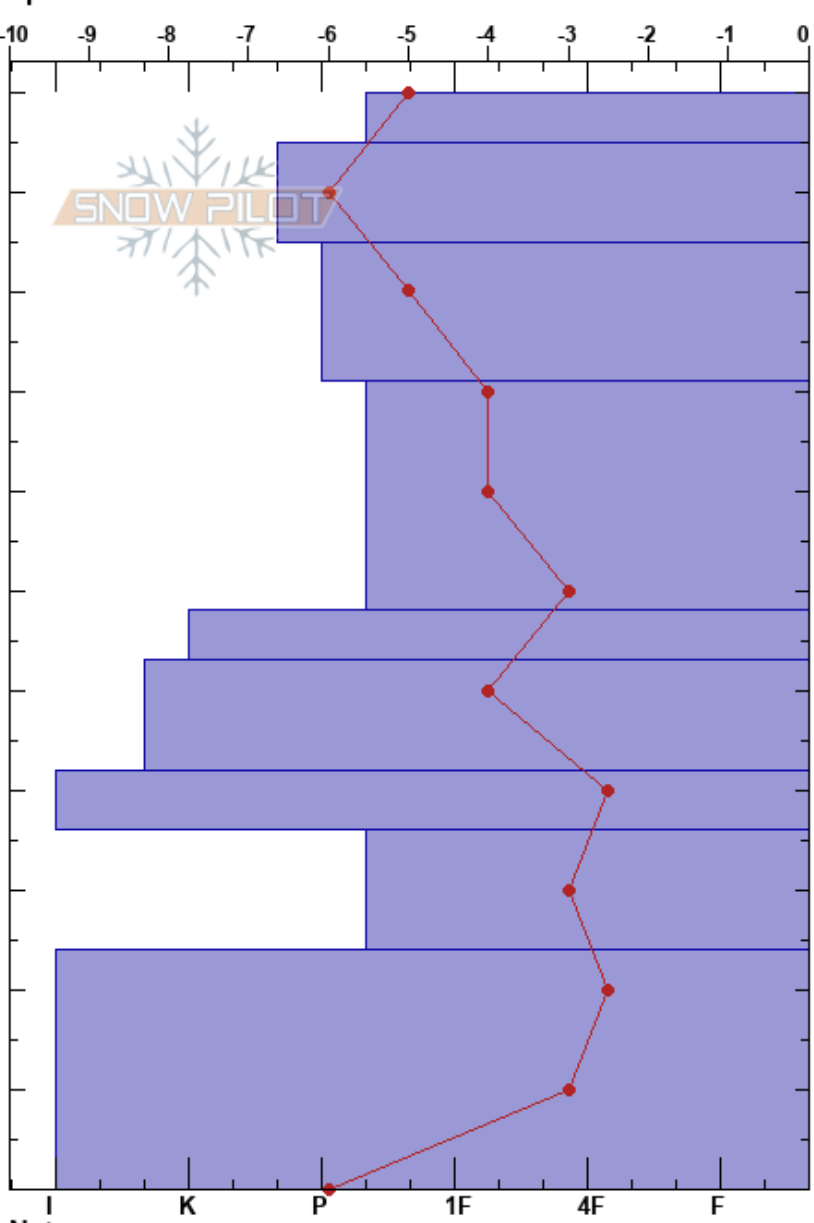

Portezuelo Circo S
 Los Bronces
 Chile
Elevation: 3425 m
Aspect: E
Specifics:

Juan José Oliva
 22/08/2015 - 12:00
Co-ord: -33.15414S, -70.29889E
Slope Angle: 35°
Wind Loading: yes

Stability: Good **HS:**110 **Layer Notes:**
Air Temperature: -3.5°C **PF:**10 81-58cm:Problematic layer
Sky Cover: SCT
Precipitation: NO
Wind: N Light Breeze

Height (cm)	Crystal		Moisture	ρ kg/m ³	Stability tests & Layer comments
	Form	Size			
110	□	1	M	265	
100	⊖	0.5-1	M	320	
90	●	1	M	290	
80				290	
70		0.5	M		← CT28, Q1 @75cm
60					
50	⊖	0.5	M	310	← STH @58cm
40	⊖	0.3	D-M	330	
30	■		D	450	
20	⊖	1	D-M	345	
10	■		M	405	