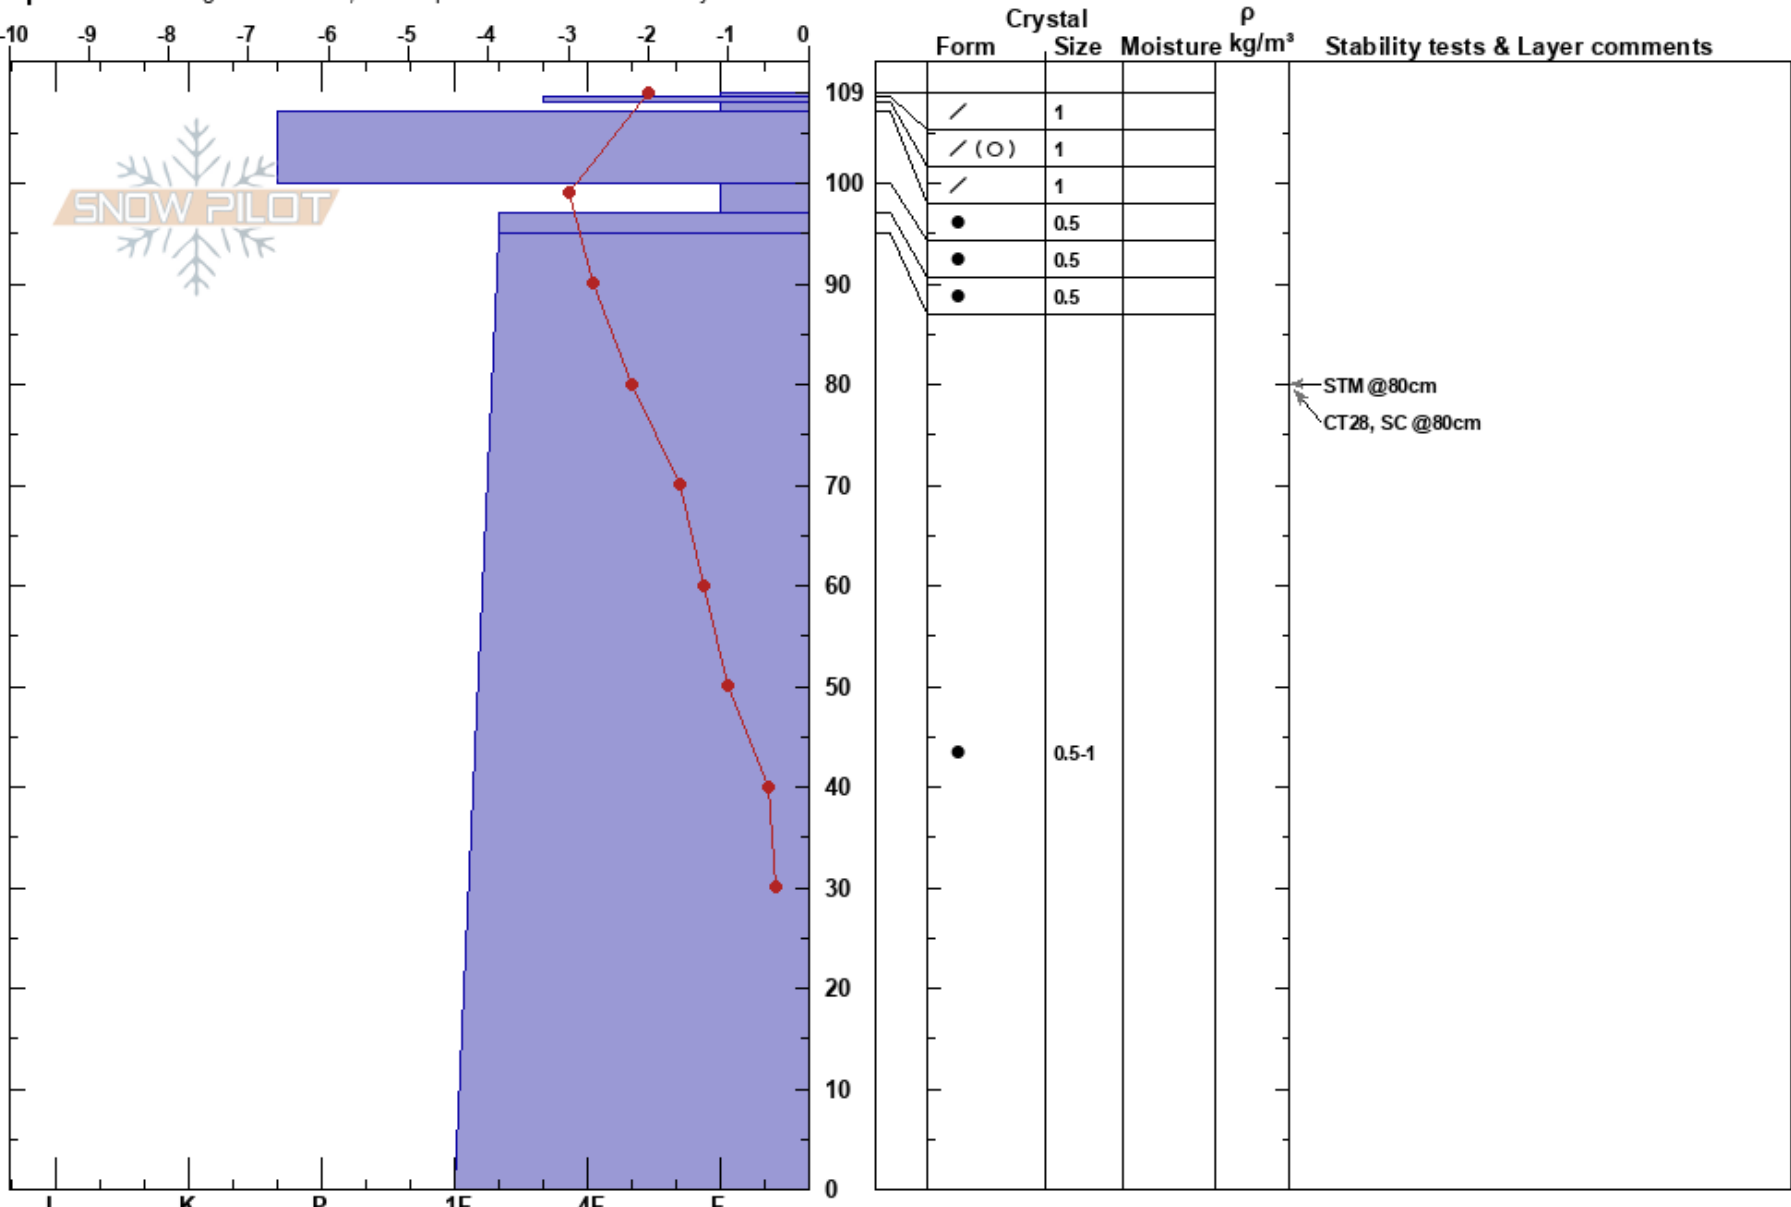

Lower Fest
 Remarkables Range
 New Zealand
Elevation: 1955 m
Aspect: SE
Specifics: Pit dug in a Ski Area; Pit is representative of backcountry

Remarks Snow Safety
 13/06/2018 - 12:00
Co-ord: -45.06064S, 168.80927E
Slope Angle: 40°
Wind Loading:

Stability:
Air Temperature: 1.8°C
Sky Cover: FEW
Precipitation: NO
Wind: Calm

HS: 109
Layer Notes:
 100-97cm: Problematic layer

Notes: Pit by Sarah Vukelich and Irene Henninger. Unable to find major changes in layer @ 28cm down where failures occurred.