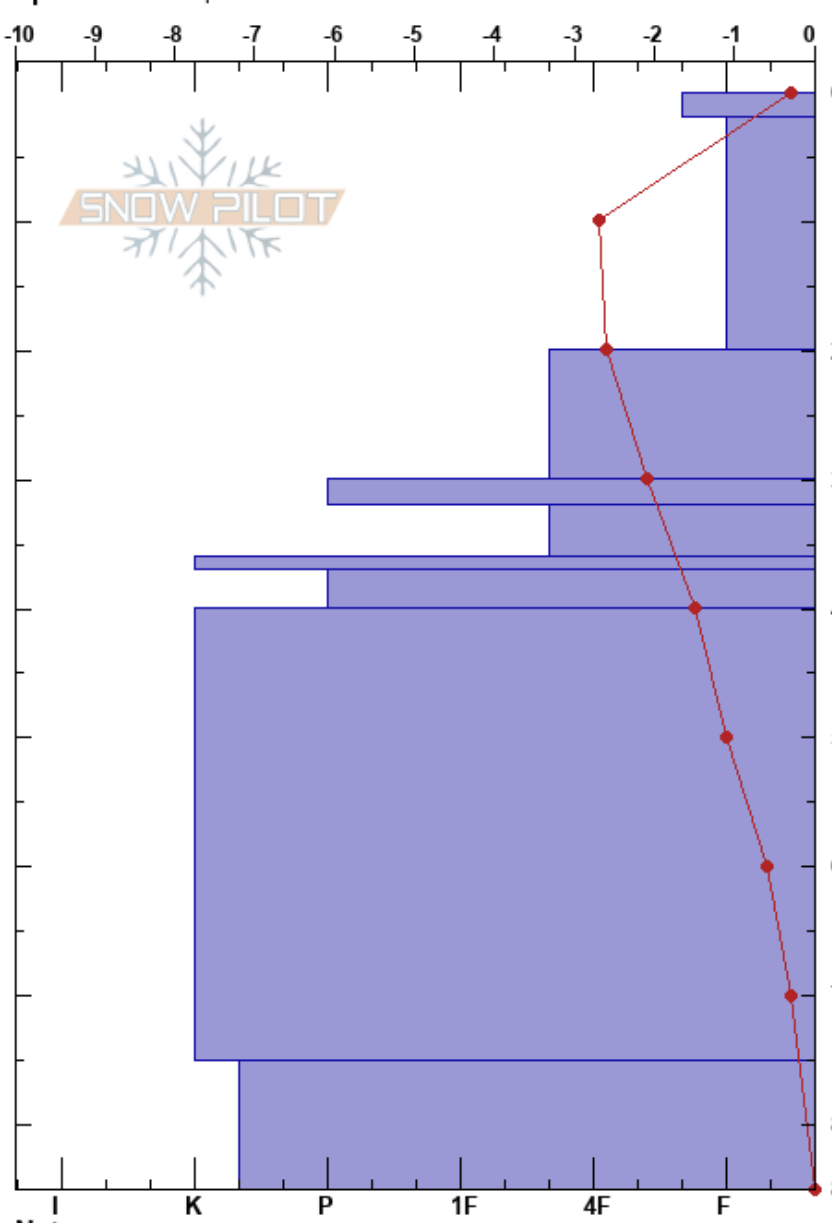

Krøvelseidet 10.01.18  
 Sunnmorealps  
 Norway  
 Elevation: 231 m  
 Aspect: S  
 Specifics: Poor pit location

Sunniva Skuset  
 10/01/2018 - 11:00  
 Co-ord: 32V 353099E 6894497N  
 Slope Angle: 0°  
 Wind Loading:

Stability: HS:85  
 Air Temperature: 2.7°C  
 Sky Cover: BKN  
 Precipitation: NO  
 Wind: Calm

Form	Crystal		Moisture	$\rho$ kg/m <sup>3</sup>	Stability tests & Layer comments
	Size				
-	1-2		D	171	
/ (●)	0.3		D		
●	0.3		D		
⊙ ⊙			D		
● (■)			D		
⊙ ⊙			D	416	
○			D		
○			D		
○			D-M		