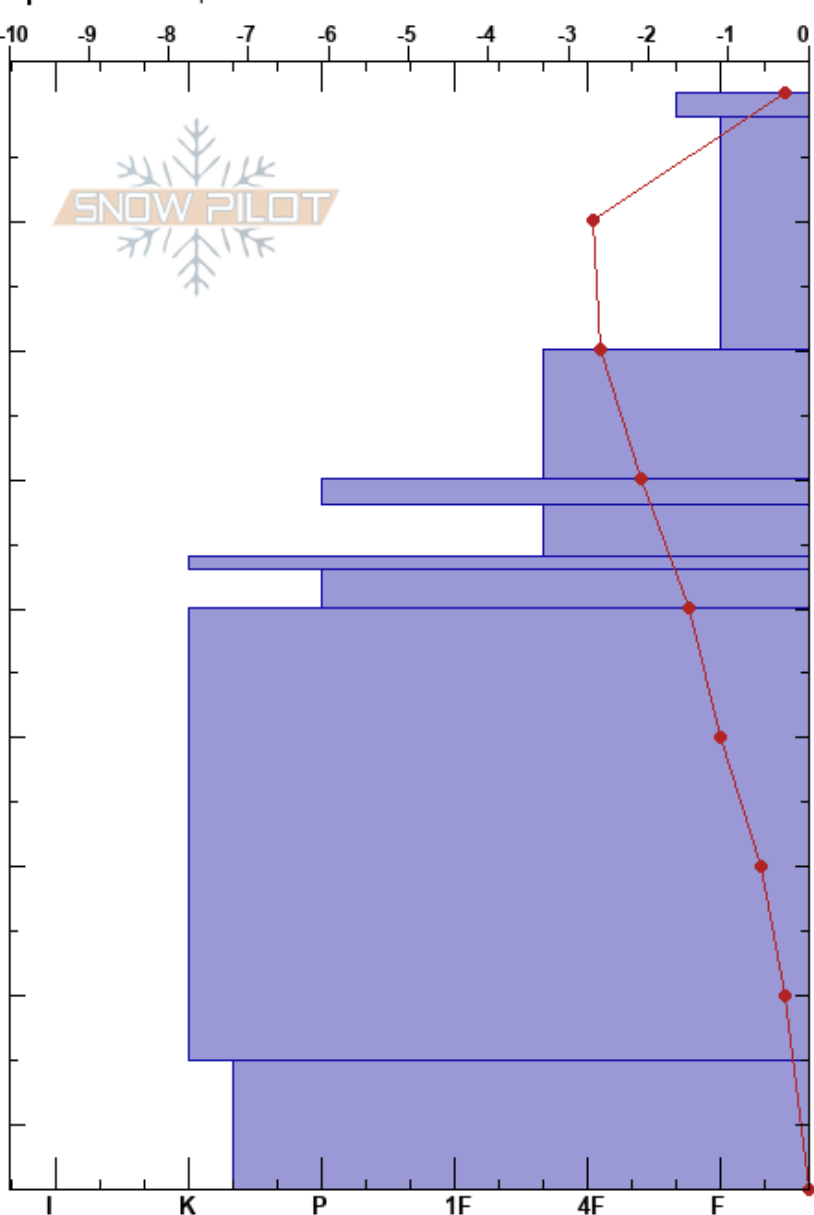

Krøvelseidet 10.01.18
 Sunnmorealps
 Norway
 Elevation: 231 m
 Aspect: S
 Specifics: Poor pit location

Sunniva Skuset
 10/01/2018 - 11:00
 Co-ord: 32V 353099E 6894497N
 Slope Angle: 0°
 Wind Loading:

Stability: HS:85
 Air Temperature: 2.7°C
 Sky Cover: BKN
 Precipitation: NO
 Wind: Calm

Layer Notes:

Form	Crystal Size	Moisture	ρ kg/m ³	Stability tests & Layer comments
-	1-2	D	171	
/ (•)	0.3	D		
•	0.3	D		
⊙ ⊙		D		
• (⊙)		D		
⊙ ⊙		D	416	
○		D		
○		D		
○		D-M		

Notes:

I K P 1F 4F F