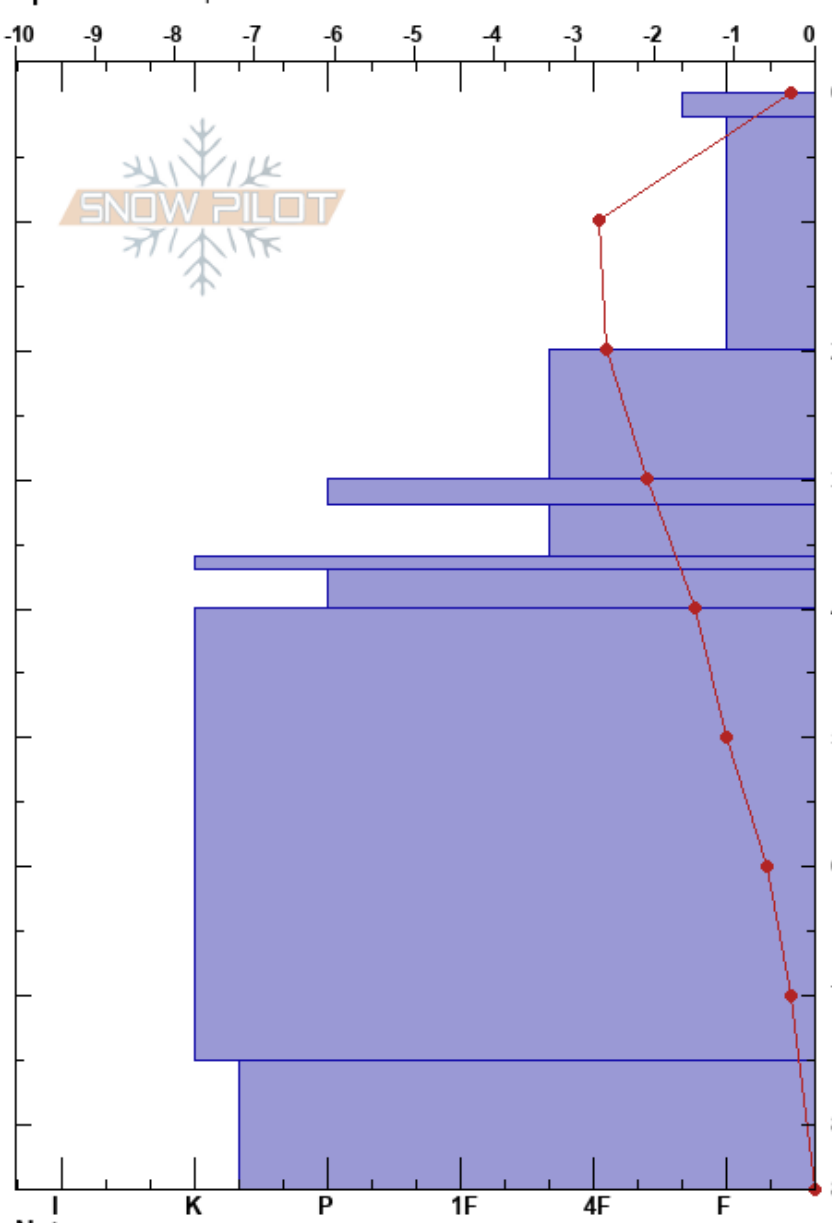

Krøvelseidet 10.01.18
 Sunnmorealps
 Norway
 Elevation: 231 m
 Aspect: S
 Specifics: Poor pit location

Sunniva Skuset
 10/01/2018 - 11:00
 Co-ord: 32V 353099E 6894497N
 Slope Angle: 0°
 Wind Loading:

Stability: HS:85
 Air Temperature: 2.7°C
 Sky Cover: BKN
 Precipitation: NO
 Wind: Calm

Form	Crystal Size	Moisture	ρ kg/m ³	Stability tests & Layer comments
-	1-2	D	171	
/ (●)	0.3	D		
●	0.3	D		
⊙ ⊙		D		
● (■)		D		
⊙ ⊙		D	416	
○		D		
○		D-M		

Notes:

I K P 1F 4F F