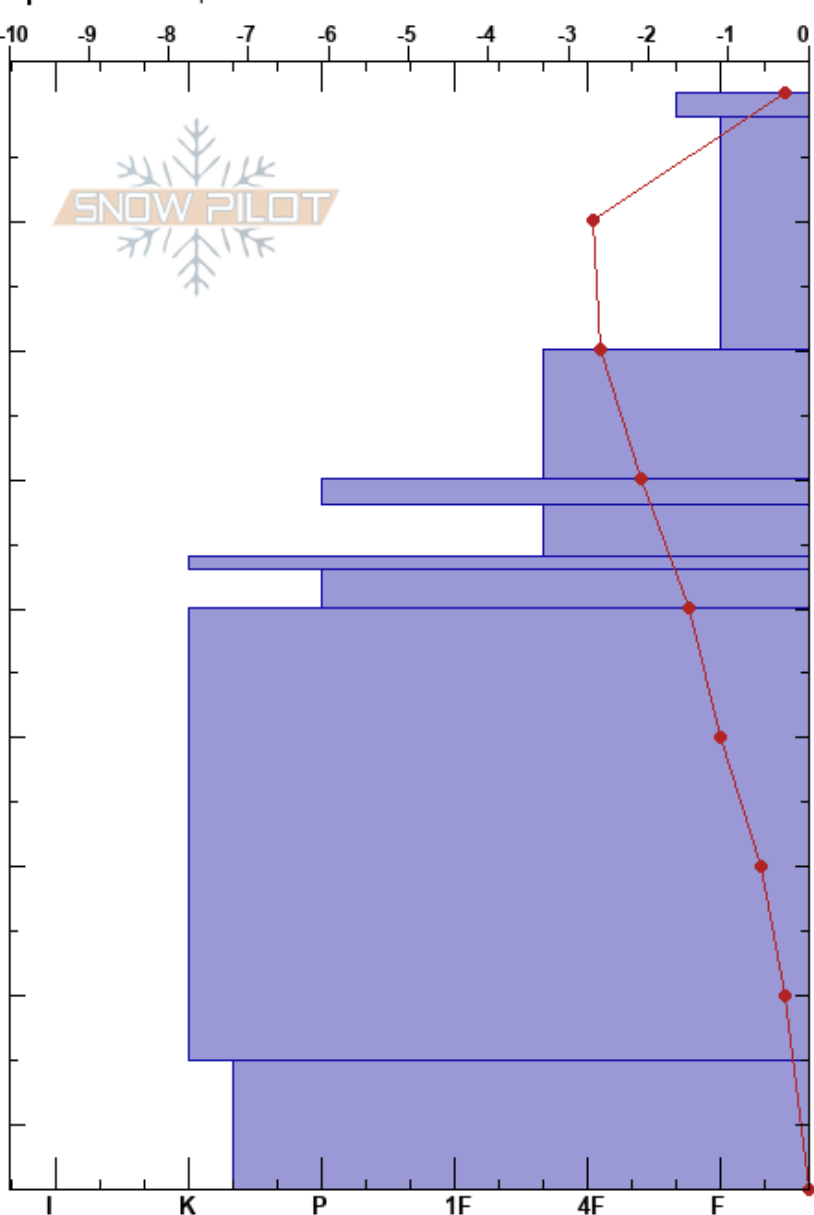

Krøvelseidet 10.01.18  
 Sunnmorealps  
 Norway  
 Elevation: 231 m  
 Aspect: S  
 Specifics: Poor pit location

Sunniva Skuset  
 10/01/2018 - 11:00  
 Co-ord: 32V 353099E 6894497N  
 Slope Angle: 0°  
 Wind Loading:

Stability: HS:85  
 Air Temperature: 2.7°C  
 Sky Cover: BKN  
 Precipitation: NO  
 Wind: Calm

Layer Notes:

Form	Crystal		Moisture	$\rho$ kg/m <sup>3</sup>	Stability tests & Layer comments
	Size				
-	1-2		D	171	
/ (●)	0.3		D		
●	0.3		D		
⊙ ⊙			D		
● (■)			D		
⊙ ⊙			D	416	
○			D		
○			D-M		