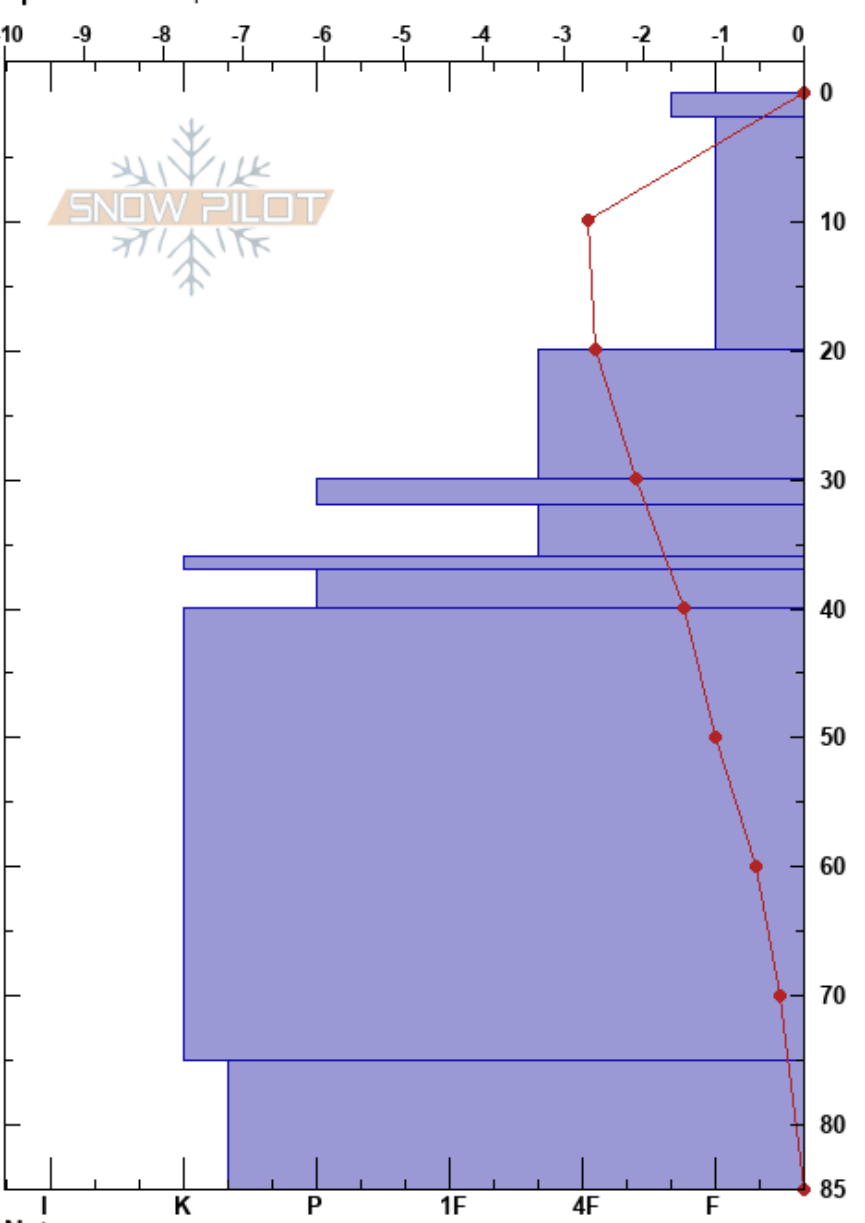

Krøvelseidet 10.01.18
 Sunnmørealps
 Norway
Elevation: 231 m
Aspect: S
Specifics: Poor pit location

Sunniva Skuset
 10/01/2018 - 11:00
Co-ord: 32V 353111E 6894440N
Slope Angle: 0°
Wind Loading:

Stability:
Air Temperature: 2.7°C
Sky Cover: BKN
Precipitation: NO
Wind: Calm

HS:85

Layer Notes:

Form	Crystal		ρ kg/m ³	Stability tests & Layer comments
	Size	Moisture		
-	1-2	D		
/ (●)	0.3	D		
●	0.3	D		
⊙ ⊙		D		
● (■)		D		
⊙ ⊙		D	171	
○		D		
○		D		
○		D-M		

Notes:

I K P 1F 4F F

416