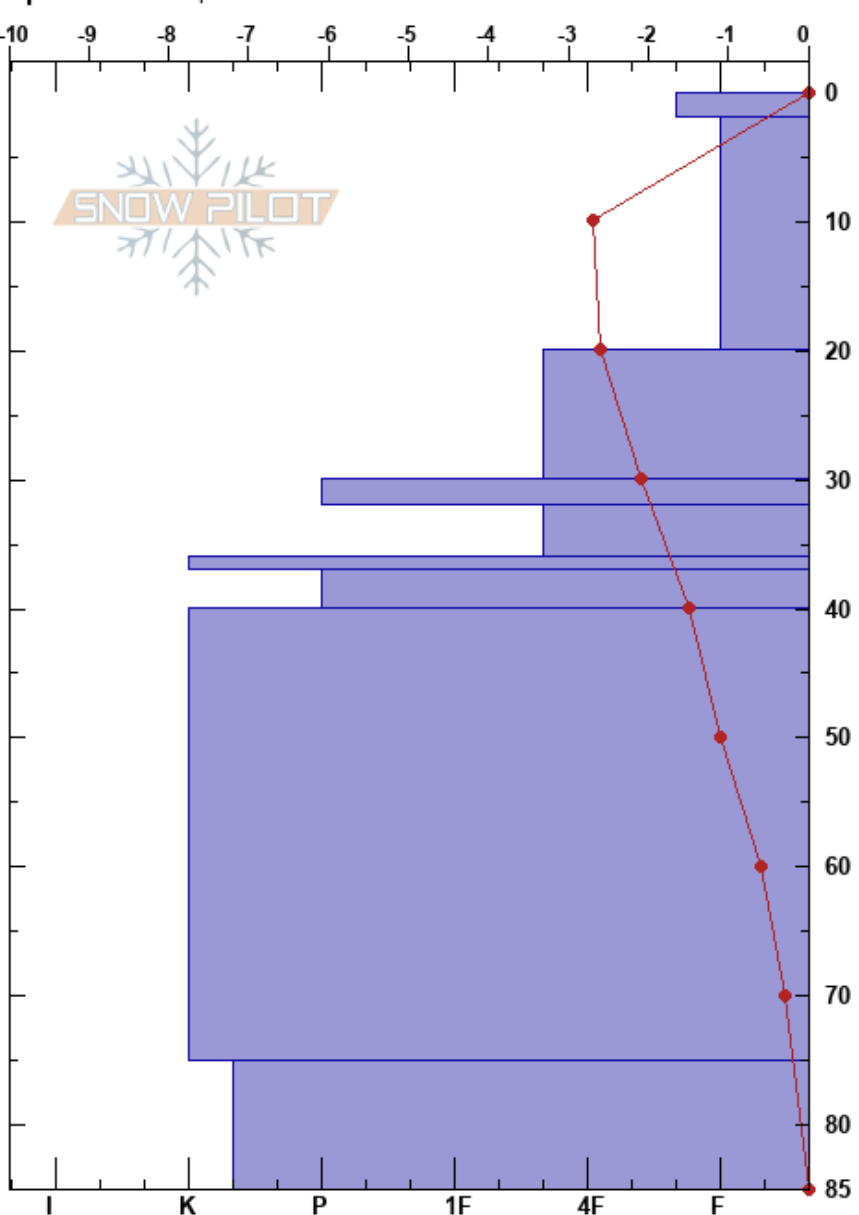

Krøvelseidet 10.01.18
 Sunnmorealps
 Norway
 Elevation: 231 m
 Aspect: S
 Specifics: Poor pit location

Sunniva Skuset
 10/01/2018 - 11:00
 Co-ord: 32V 353111E 6894440N
 Slope Angle: 0°
 Wind Loading:

Stability:
 Air Temperature: 2.7°C
 Sky Cover: BKN
 Precipitation: NO
 Wind: Calm

HS:85

Layer Notes:

Form	Crystal		Moisture	ρ kg/m ³	Stability tests & Layer comments
	Size				
-	1-2		D		
/ (●)	0.3		D		
●	0.3		D		
⊙ ⊙			D		
● (■)			D		
⊙ ⊙			D	171	
○			D		
○			D-M		

Notes:

I K P 1F 4F F