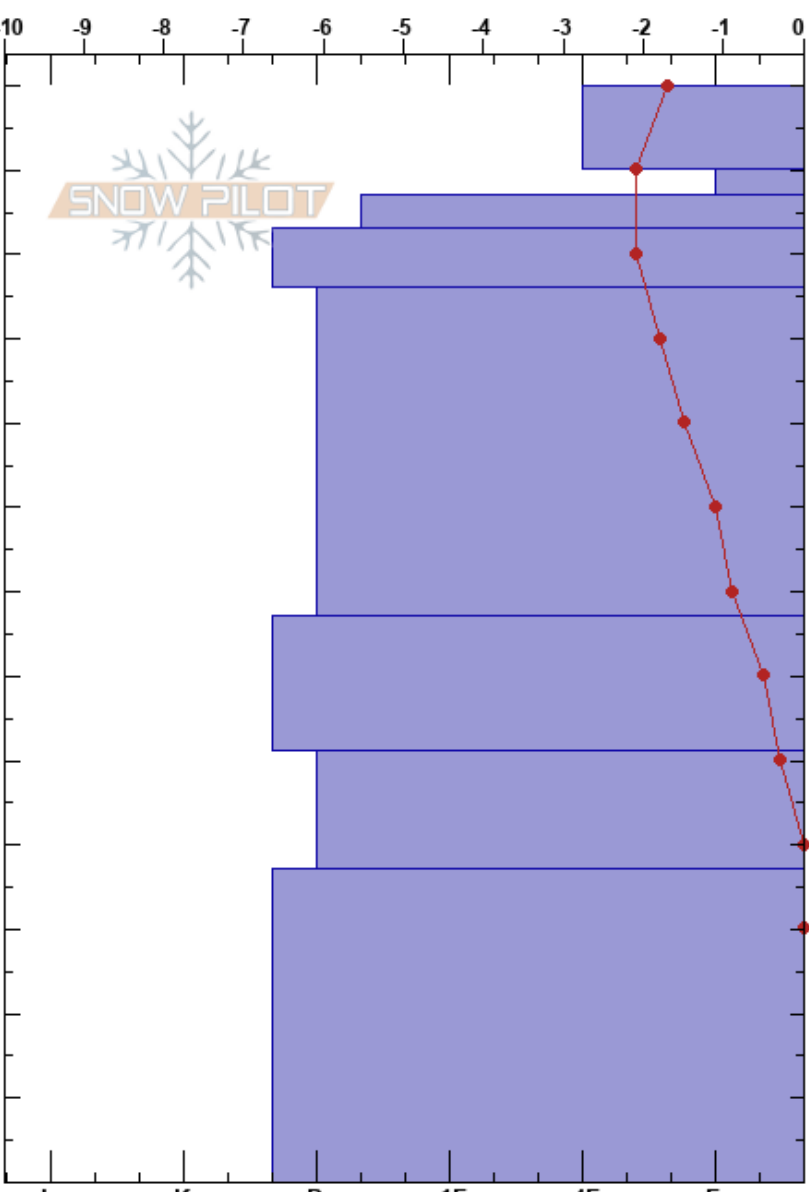

Rainbow Warrior
 Remarkables Range
 New Zealand
 Elevation: 1910 m
 Aspect: E

Remarks Snow Safety
 13/06/2018 - 14:30
 Co-ord: -45.05464S, 168.80546E
 Slope Angle: 37°
 Wind Loading:

Stability:
 Air Temperature: 3°C
 Sky Cover: SCT
 Precipitation: NO
 Wind: Calm

HS:130
 PF:20
 120-117cm:Problematic layer

Specifics: Pit dug in a Ski Area; Pit is representative of backcountry

Height (cm)	Crystal		Moisture	ρ kg/m ³	Stability tests & Layer comments
	Form	Size			
130	/	1			
120	/	1			
110	○	0.5			← STE @118cm ← CT6, SC @118cm
100	●	1			
90	●	0.5-1			
80	●	0.5-1			
70	●	0.5-1			
60	●	0.5			
50	●	0.5			
40	●	0.5			
30	●	0.5-1			
20	●	0.5-1			

Notes: Failure 30cm down on unidentifiable layer change which has been noticed in all pits, after 34 CT taps. Pit by Kane Marcroft and Irene Henninger