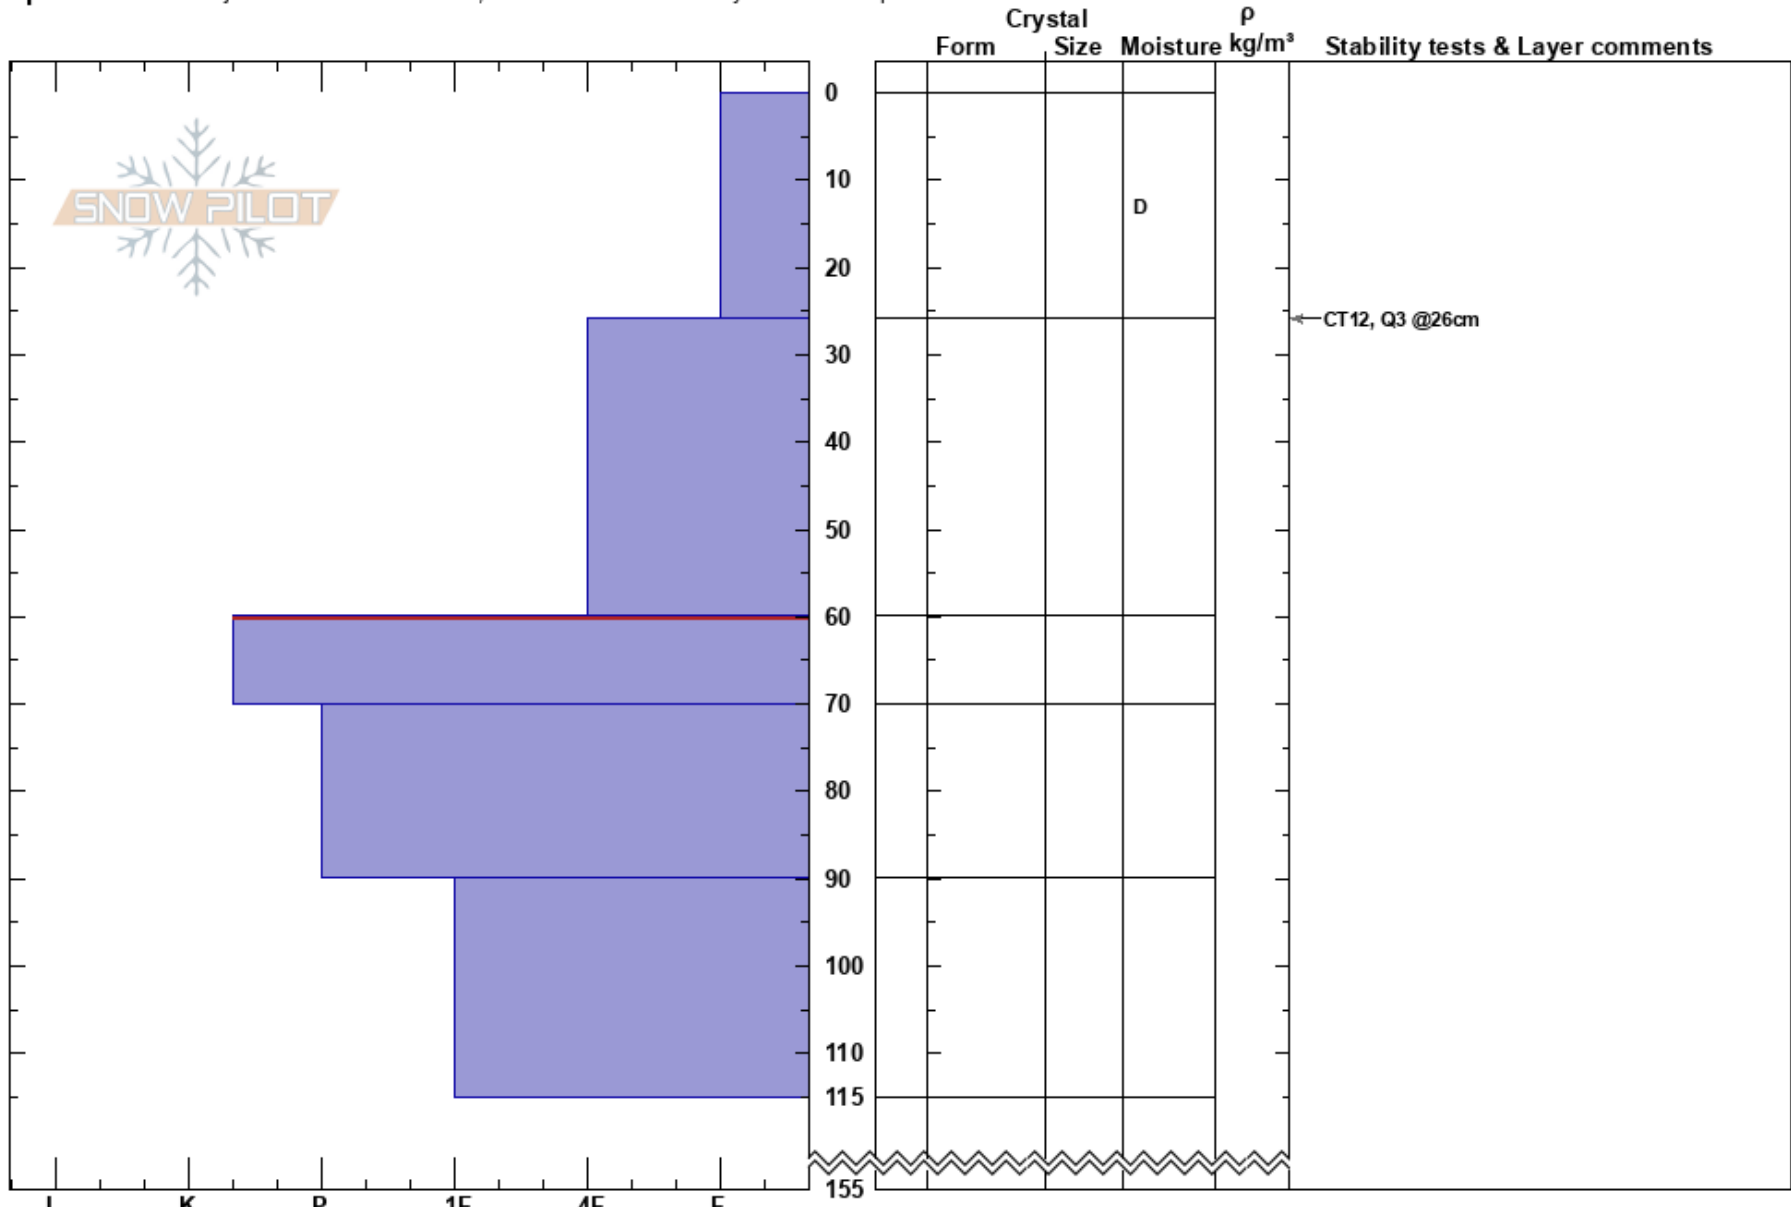

Farellon
 Volcán Lonquimay
 Chile
Elevation: 2500 m
Aspect: SE

Chago Urrutia
 11/06/2018 - 12:00
Co-ord: -38.38564S, -71.58440W
Slope Angle: 30°
Wind Loading: yes

Stability: Good **HS:**155 **Layer Notes:**
Air Temperature: **PF:**40 60-70cm:Problematic layer
Sky Cover: BKN
Precipitation: NO
Wind: S Moderate

Specifics: Pit is adjacent to avalanche: flank; Recent avalanche activity on similar slopes

Notes: