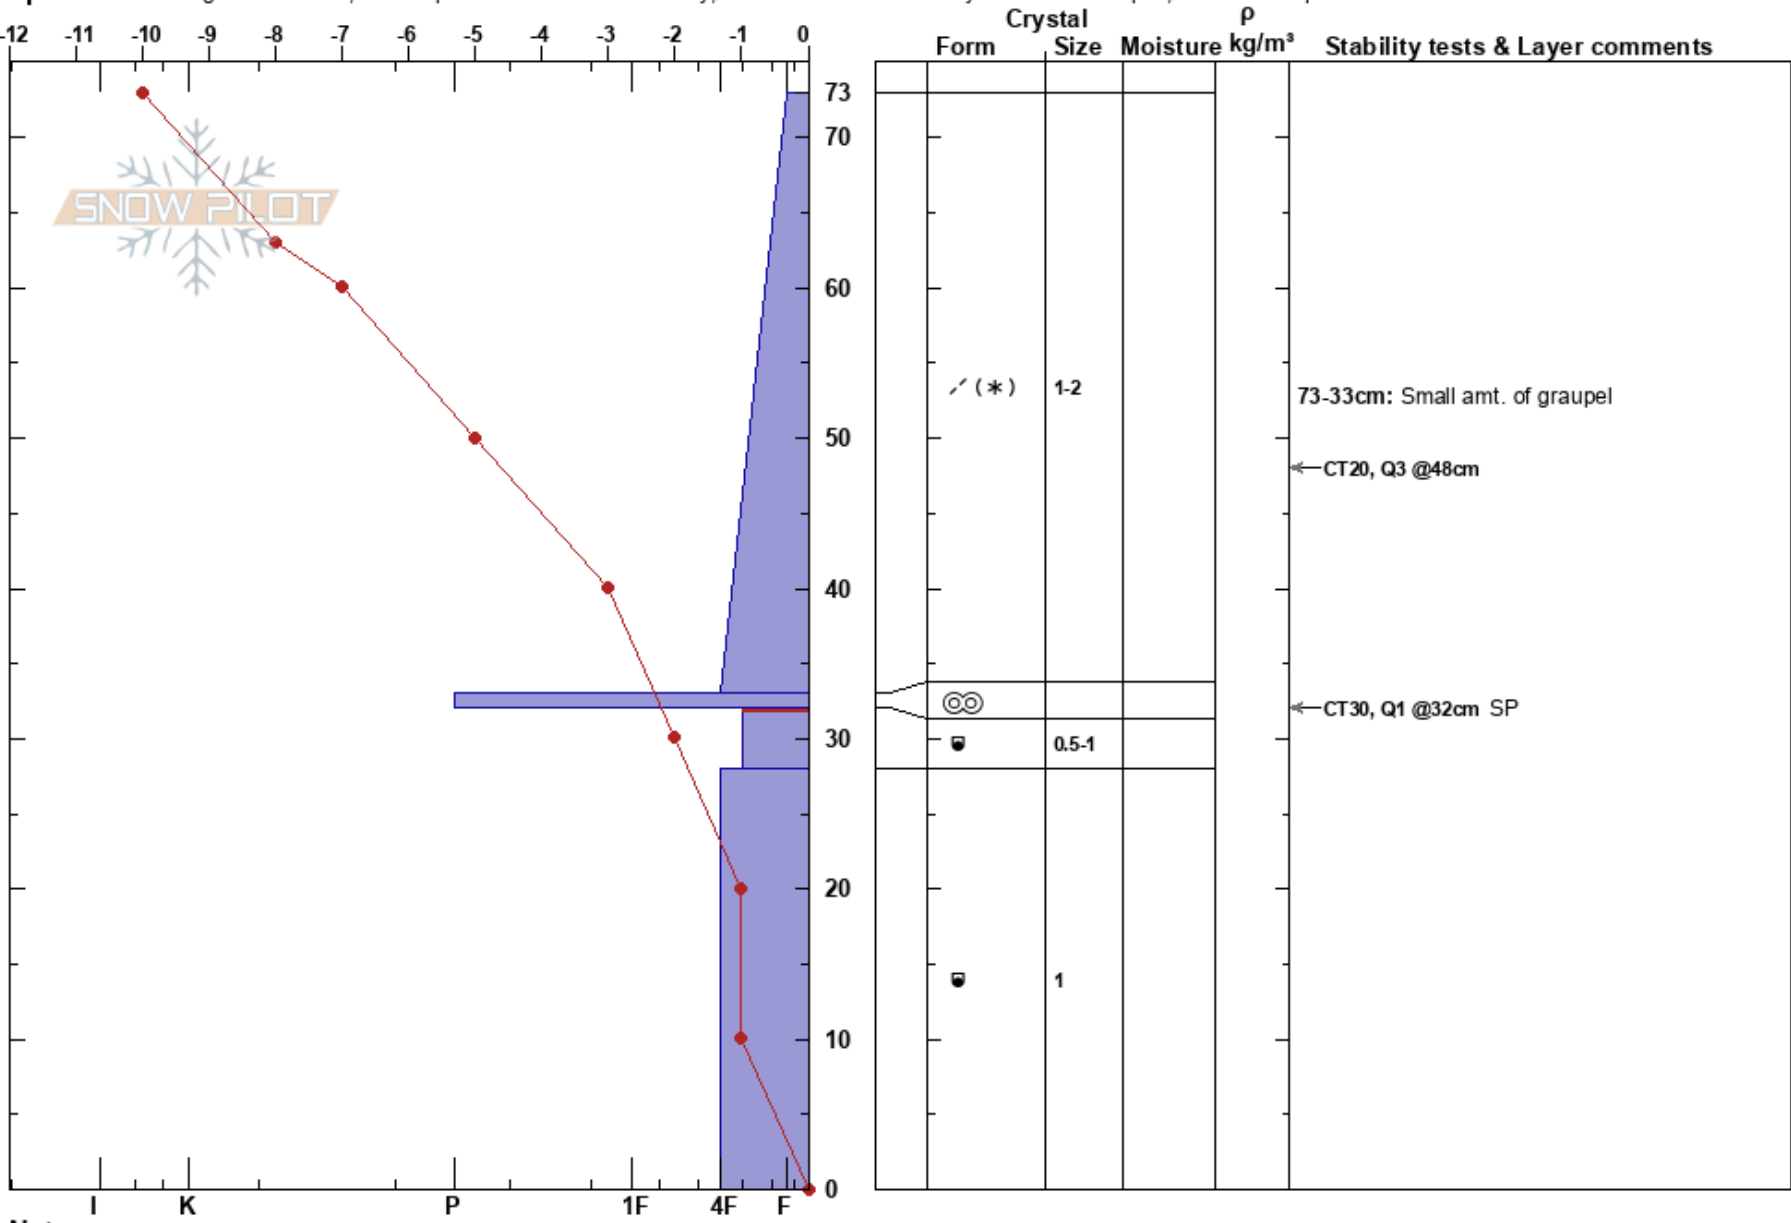

Bajada del Tren
 Portillo
 Chile
 Elevation: 9678 ft
 Aspect: SW

Andrew Pierce
 10/06/2018 - 23:15
 Co-ord: -32.83881N, -70.12046E
 Slope Angle: 12°
 Wind Loading: previous

Stability:
 Air Temperature: -4°C
 Sky Cover: BKN
 Precipitation: NO
 Wind: SW Light Breeze

HS:73
 PF:50
 73-33cm: Small amt. of graupel
 32-28cm: Problematic layer

Specifics: Pit dug in a Ski Area; Pit is representative of backcountry; Recent avalanche activity on different slopes; We skied slope