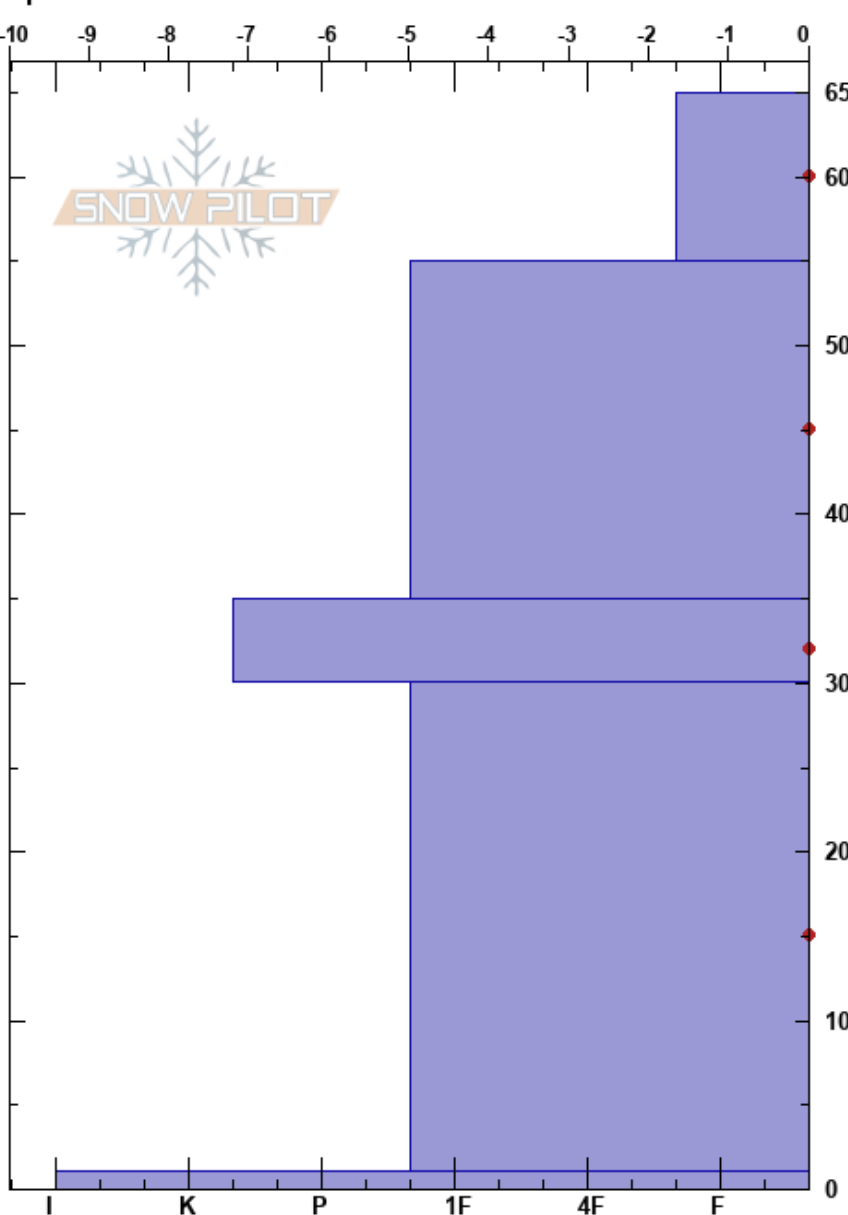

Brodie Gulch  
 Smoky  
 ID  
 Elevation: 9510 ft  
 Aspect: 50°  
 Specifics:

peter carse  
 06/05/2018 - 8:15am  
 Co-ord: 43.69770N, -114.67333W  
 Slope Angle: 28°  
 Wind Loading: no

Stability: Very Good HS:65 Layer Notes:  
 Air Temperature: 8°C PF:15  
 Sky Cover: BKN  
 Precipitation: NO  
 Wind: SW Moderate

Form	Crystal		Moisture	$\rho$ kg/m <sup>3</sup>	Stability tests & Layer comments
	Size				
				420	
ϕ	2		W		
				460	
ϕ	1-2		W		
				505	
ϕ	1		W		
				470	

Notes: Summer snow