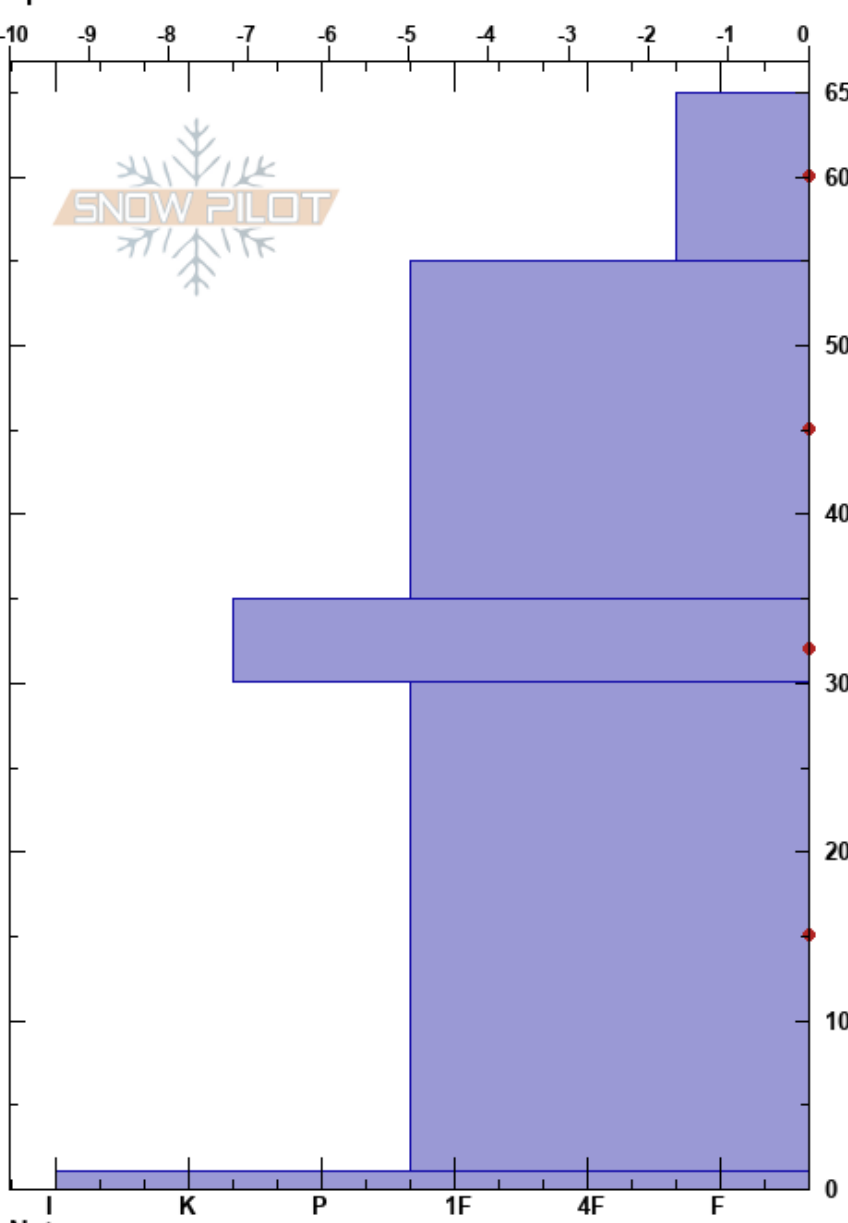

Brodie Gulch  
 Smoky  
 ID  
 Elevation: 9510 ft  
 Aspect: 50°  
 Specifics:

peter carse  
 06/05/2018 - 8:15am  
 Co-ord: 43.69770N, -114.67333W  
 Slope Angle: 28°  
 Wind Loading: no

Stability: Very Good HS:65 Layer Notes:  
 Air Temperature: 8°C PF:15  
 Sky Cover: BKN  
 Precipitation: NO  
 Wind: SW Moderate

Form	Crystal		$\rho$ kg/m <sup>3</sup>	Stability tests & Layer comments
	Size	Moisture		
			420	
ϕ	2	W		
			460	
ϕ	1-2	W		
			505	
ϕ	1	W		
			470	

Notes: Summer snow