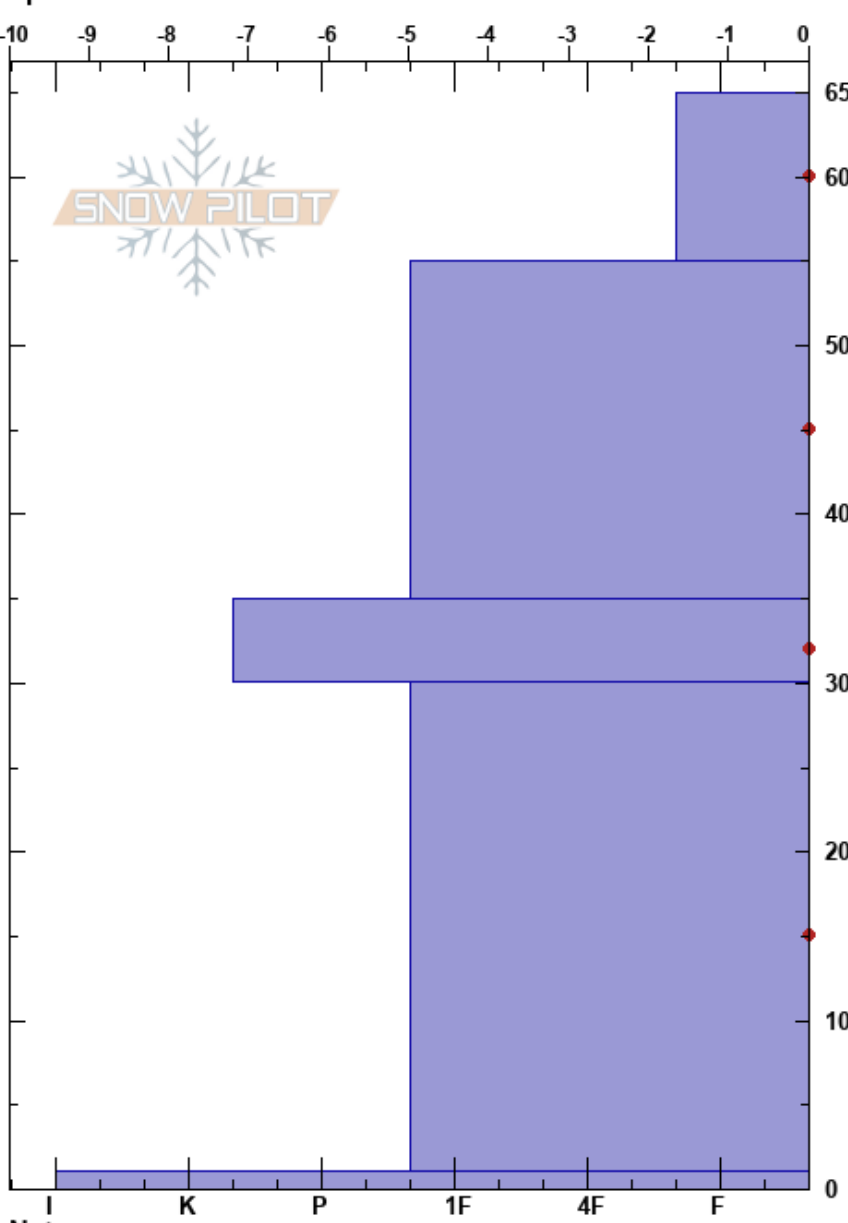

Brodie Gulch
 Smoky
 ID
 Elevation: 9510 ft
 Aspect: 50°
 Specifics:

peter carse
 06/05/2018 - 8:15am
 Co-ord: 43.69770N, -114.67333W
 Slope Angle: 28°
 Wind Loading: no

Stability: Very Good HS:65 Layer Notes:
 Air Temperature: 8°C PF:15
 Sky Cover: BKN
 Precipitation: NO
 Wind: SW Moderate

Form	Crystal		ρ kg/m ³	Stability tests & Layer comments
	Size	Moisture		
			420	
ϕ	2	W		
			460	
ϕ	1-2	W		
			505	
ϕ	1	W		
			470	

Notes: Summer snow