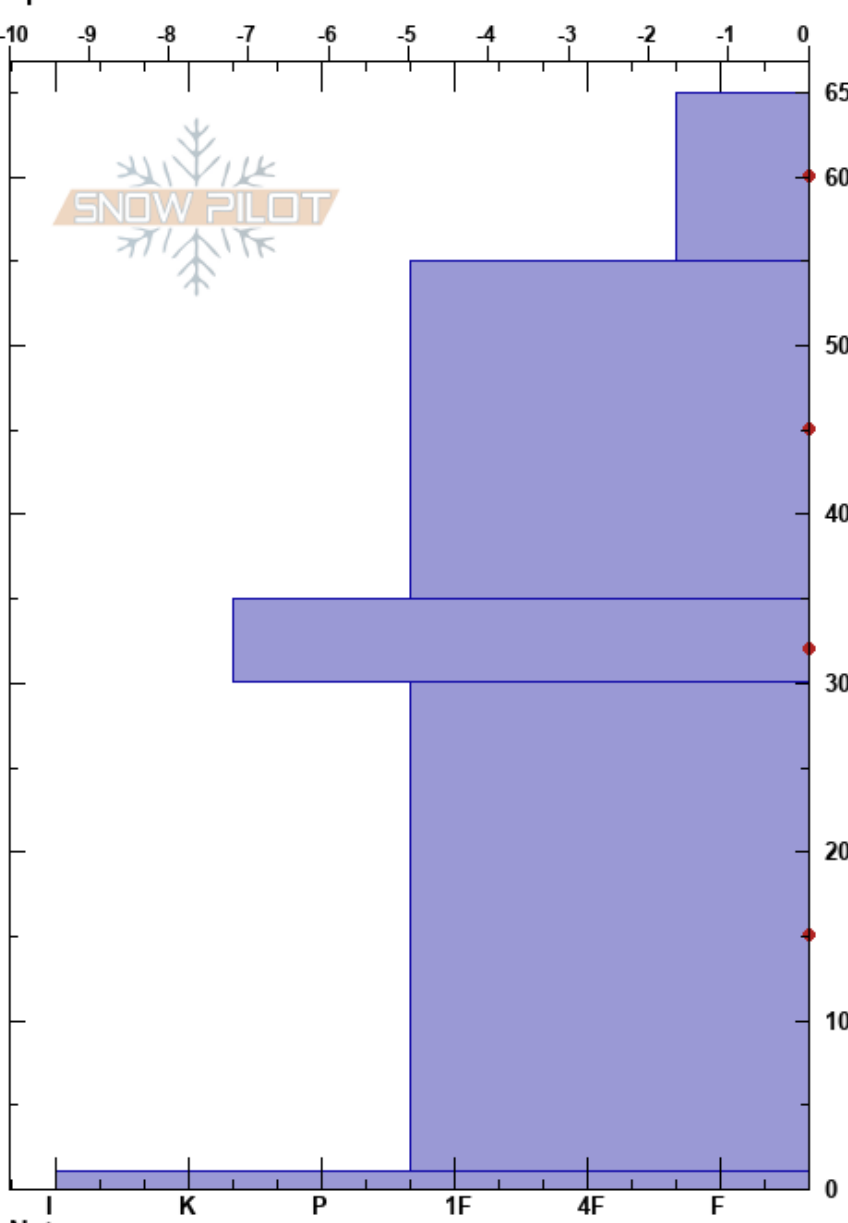

Brodie Gulch
 Smoky
 ID
 Elevation: 9510 ft
 Aspect: 50°
 Specifics:

peter carse
 06/05/2018 - 8:15am
 Co-ord: 43.69770N, -114.67333W
 Slope Angle: 28°
 Wind Loading: no

Stability: Very Good HS:65 Layer Notes:
 Air Temperature: 8°C PF:15
 Sky Cover: BKN
 Precipitation: NO
 Wind: SW Moderate

Form	Crystal		Moisture	ρ kg/m ³	Stability tests & Layer comments
	Size				
				420	
ϕ	2		W		
				460	
ϕ	1-2		W		
				505	
ϕ	1		W		
				470	
□					

Notes: Summer snow