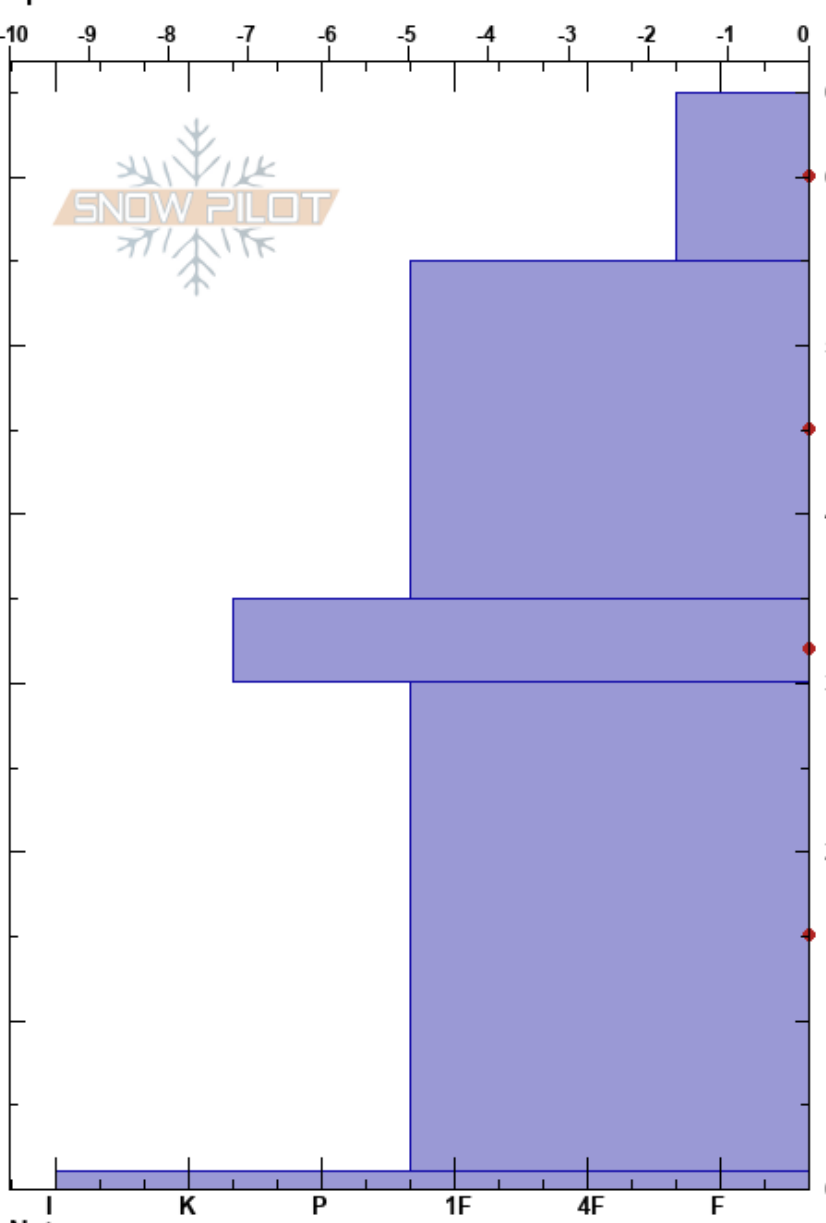

Brodie Gulch
 Smoky
 ID
 Elevation: 9510 ft
 Aspect: 50°
 Specifics:

peter carse
 06/05/2018 - 8:15am
 Co-ord: 43.69770N, -114.67333W
 Slope Angle: 28°
 Wind Loading: no

Stability: Very Good HS:65 Layer Notes:
 Air Temperature: 8°C PF:15
 Sky Cover: BKN
 Precipitation: NO
 Wind: SW Moderate

Form	Crystal		Moisture	ρ kg/m ³	Stability tests & Layer comments
	Size				
				420	
ϕ	2		W		
				460	
ϕ	1-2		W		
				505	
ϕ	1		W		
				470	
□					

Notes: Summer snow