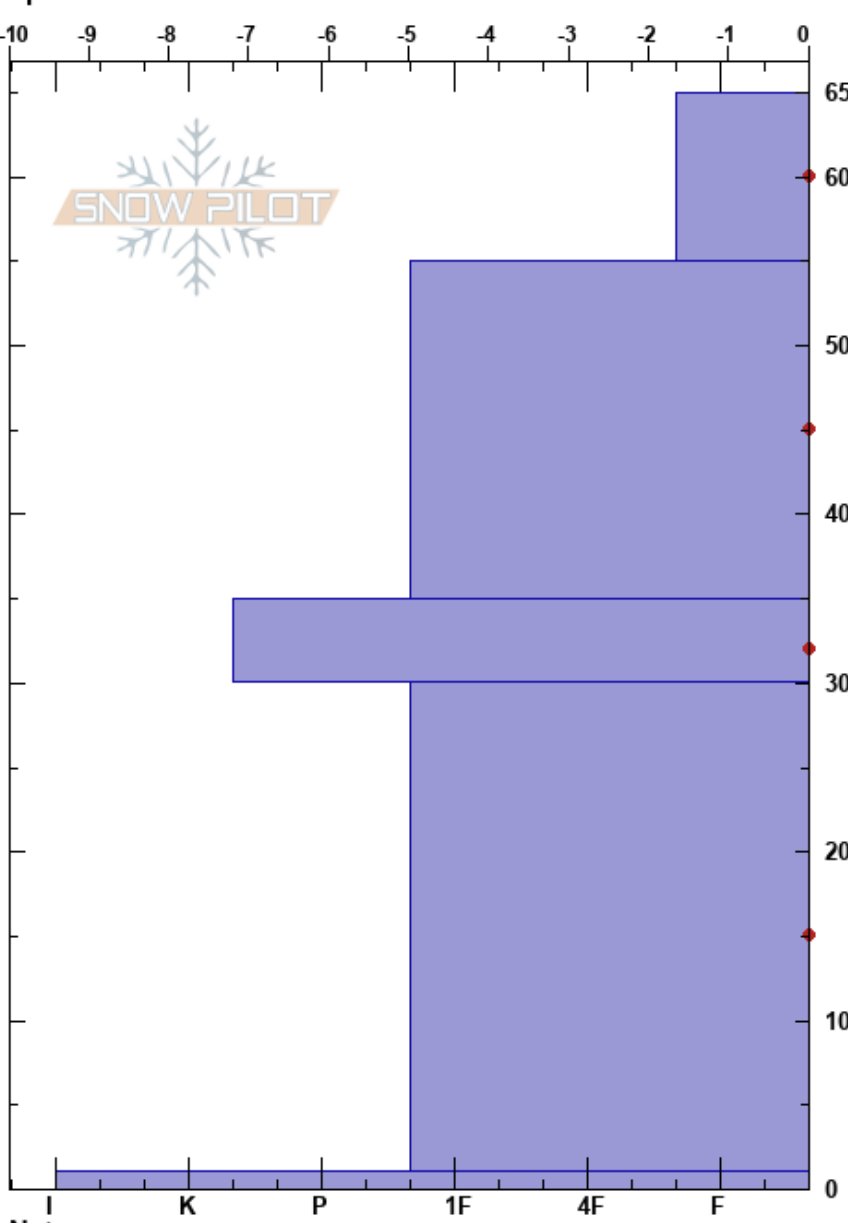

Brodie Gulch
 Smoky
 ID
 Elevation: 9510 ft
 Aspect: 50°
 Specifics:

peter carse
 06/05/2018 - 8:15am
 Co-ord: 43.69770N, -114.67333W
 Slope Angle: 28°
 Wind Loading: no

Stability: Very Good HS:65 Layer Notes:
 Air Temperature: 8°C PF:15
 Sky Cover: BKN
 Precipitation: NO
 Wind: SW Moderate

Form	Crystal		Moisture	ρ kg/m ³	Stability tests & Layer comments
	Size				
				420	
ϕ	2		W		
				460	
ϕ	1-2		W		
				505	
ϕ	1		W		
				470	

Notes: Summer snow