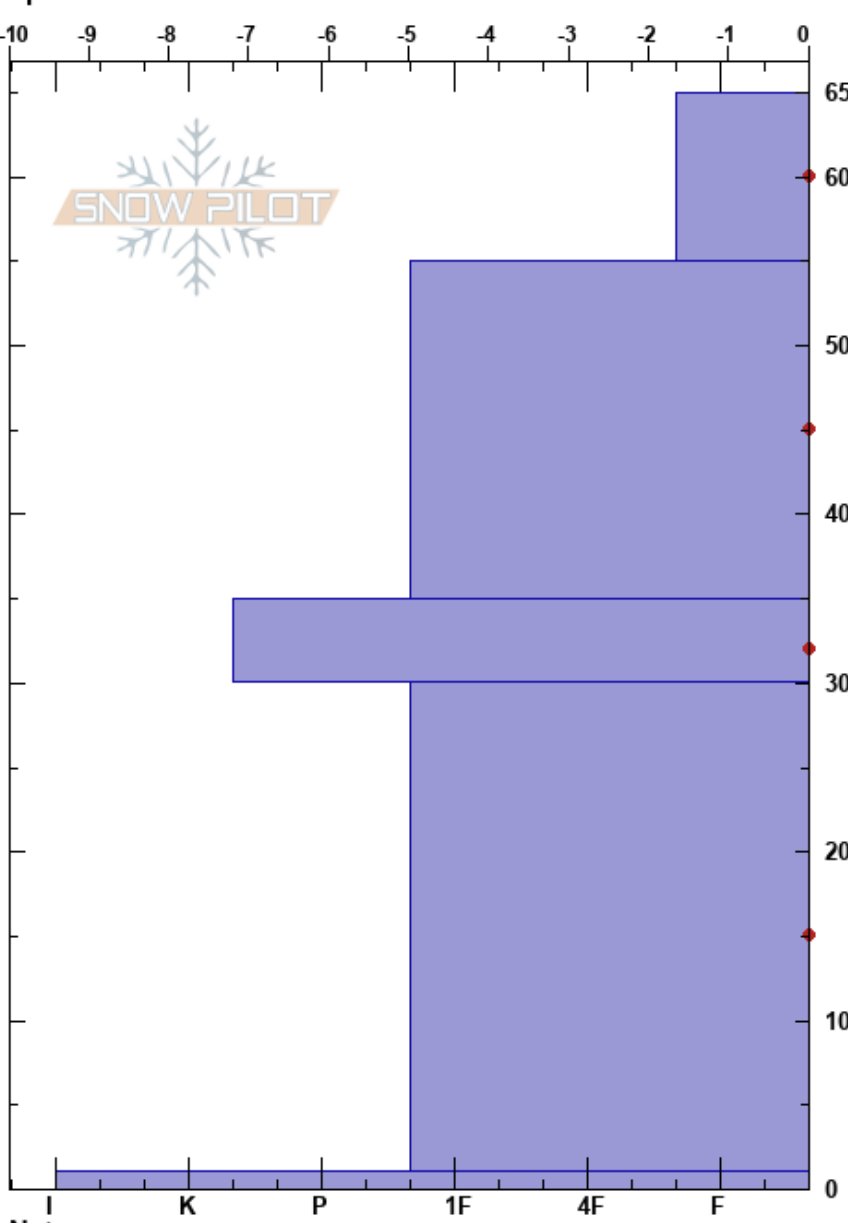

Brodie Gulch  
 Smoky  
 ID  
 Elevation: 9510 ft  
 Aspect: 50°  
 Specifics:

peter carse  
 06/05/2018 - 8:15am  
 Co-ord: 43.69770N, -114.67333W  
 Slope Angle: 28°  
 Wind Loading: no

Stability: Very Good HS:65 Layer Notes:  
 Air Temperature: 8°C PF:15  
 Sky Cover: BKN  
 Precipitation: NO  
 Wind: SW Moderate

Form	Crystal		Moisture	$\rho$ kg/m <sup>3</sup>	Stability tests & Layer comments
	Size				
				420	
ϕ	2		W		
				460	
ϕ	1-2		W		
				505	
ϕ	1		W		
				470	
□					

Notes: Summer snow