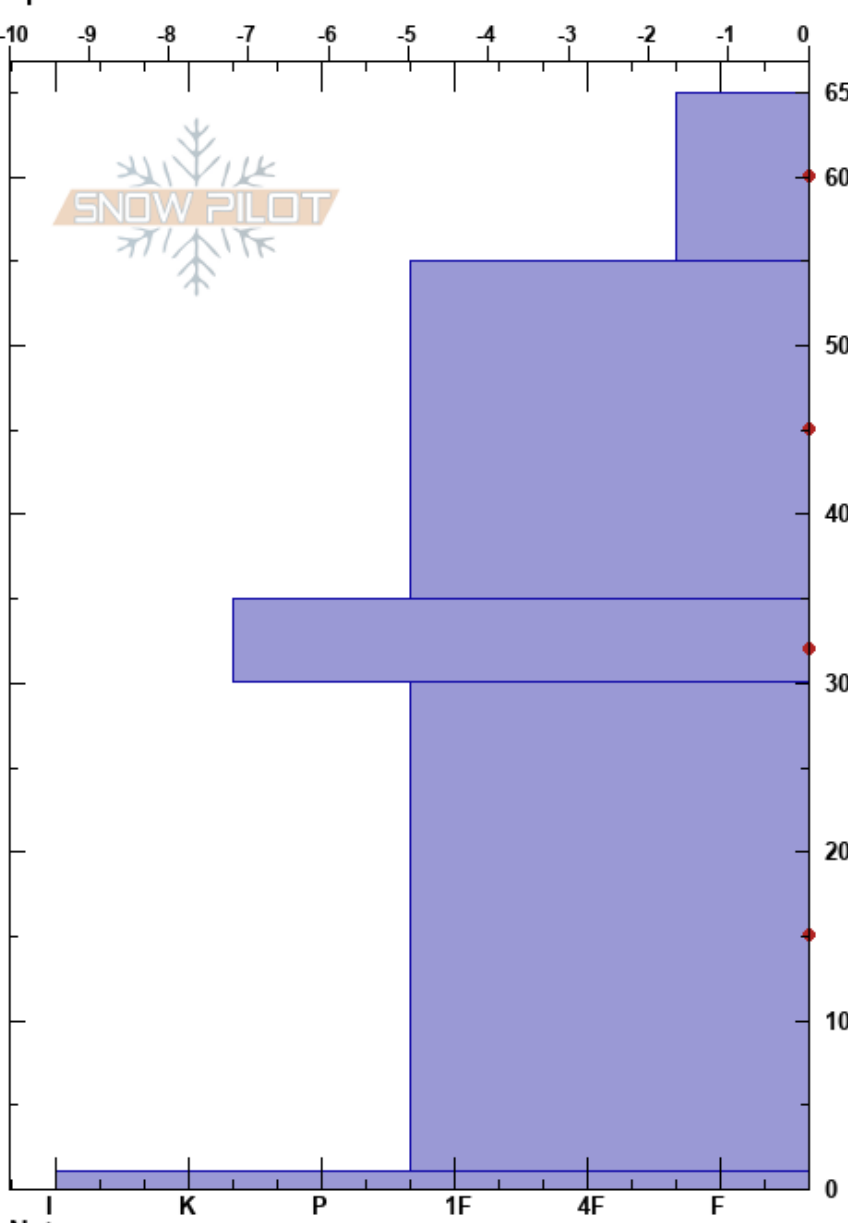

Brodie Gulch
 Smoky
 ID
 Elevation: 9510 ft
 Aspect: 50°
 Specifics:

peter carse
 06/05/2018 - 8:15am
 Co-ord: 43.69770N, -114.67333W
 Slope Angle: 28°
 Wind Loading: no

Stability: Very Good HS:65
 Air Temperature: 8°C PF:15
 Sky Cover: BKN
 Precipitation: NO
 Wind: SW Moderate

Layer Notes:

Form	Crystal		Moisture	ρ kg/m ³	Stability tests & Layer comments
	Size				
				420	
ϕ	2		W		
				460	
ϕ	1-2		W		
				505	
ϕ	1		W		
				470	

Notes: Summer snow