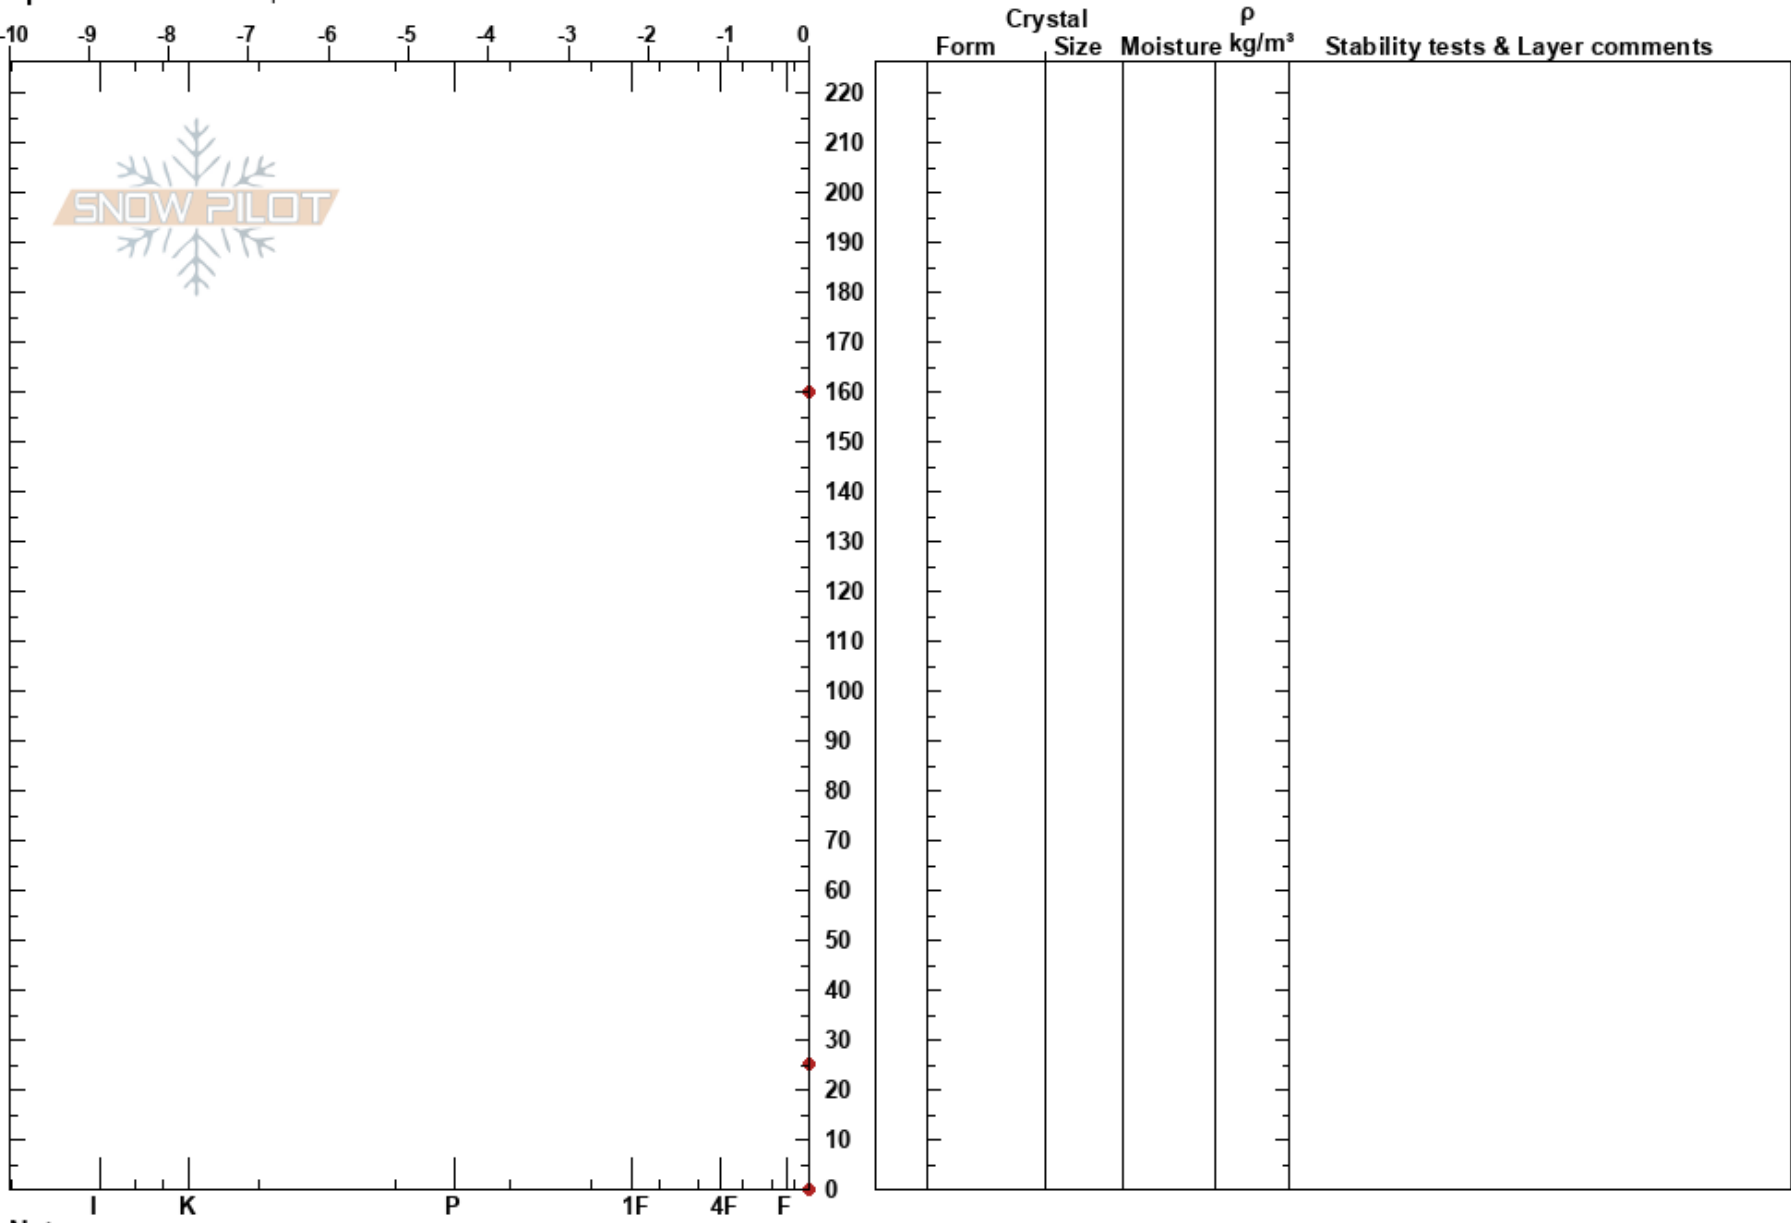

Lofty Peak 1
 Uinta Range
 UT
Elevation: 10600 ft
Aspect: N
Specifics: We skied slope

Carie Frantz
 05/12/2018 - 2:00pm
Co-ord: 40.73337N, -110.90000W
Slope Angle: 25°
Wind Loading: previous

Stability: Good **HS:**220 **Layer Notes:**
Air Temperature: 0°C **PS:** 5
Sky Cover: OVC
Precipitation: S1
Wind: S Light Breeze

Notes: Snow and graupel