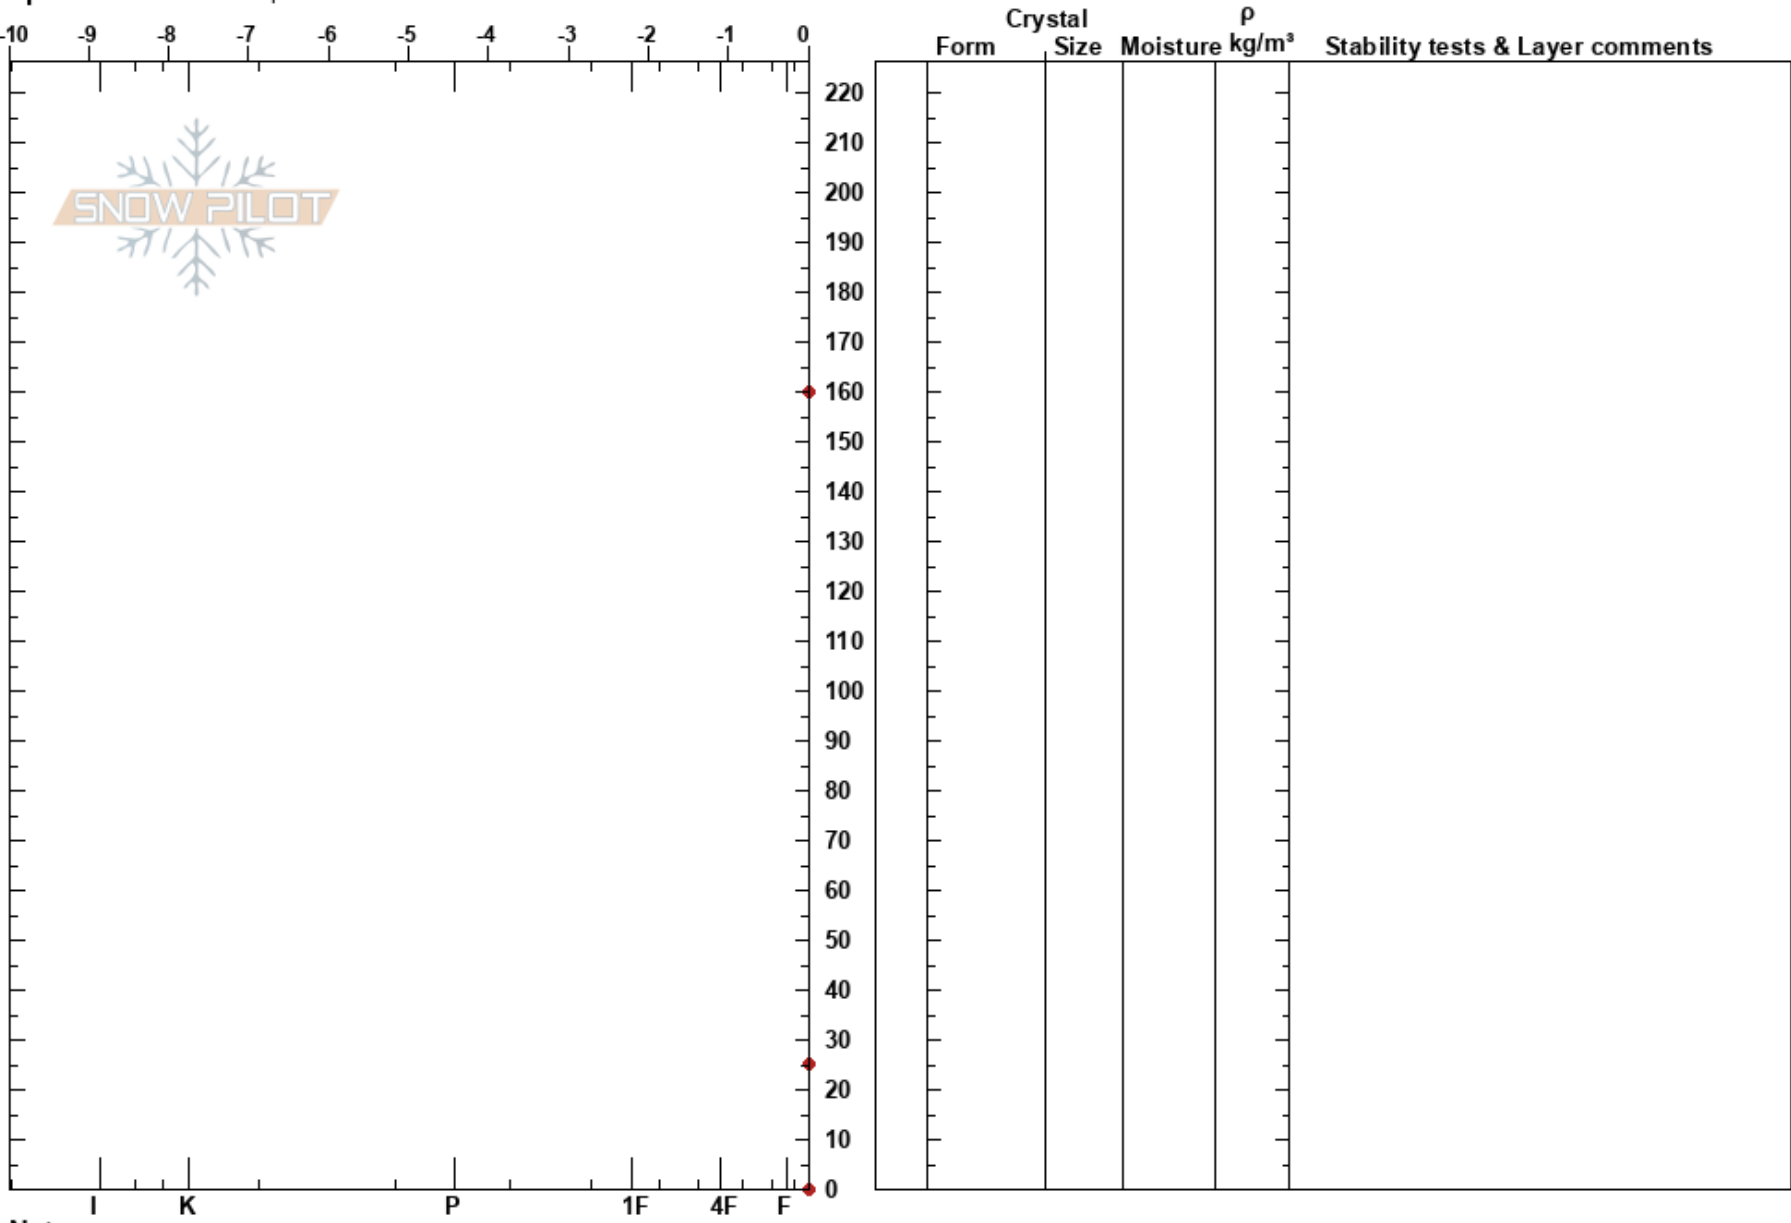

Lofty Peak 1  
Uinta Range  
UT  
Elevation: 10600 ft  
Aspect: N  
Specifics: We skied slope

Carie Frantz  
05/12/2018 - 2:00pm  
Co-ord: 40.73337N, -110.90000W  
Slope Angle: 25°  
Wind Loading: previous

Stability: Good  
Air Temperature: 0°C  
Sky Cover: OVC  
Precipitation: S1  
Wind: S Light Breeze

HS:220  
PS: 5

Layer Notes:

Notes: Snow and graupel