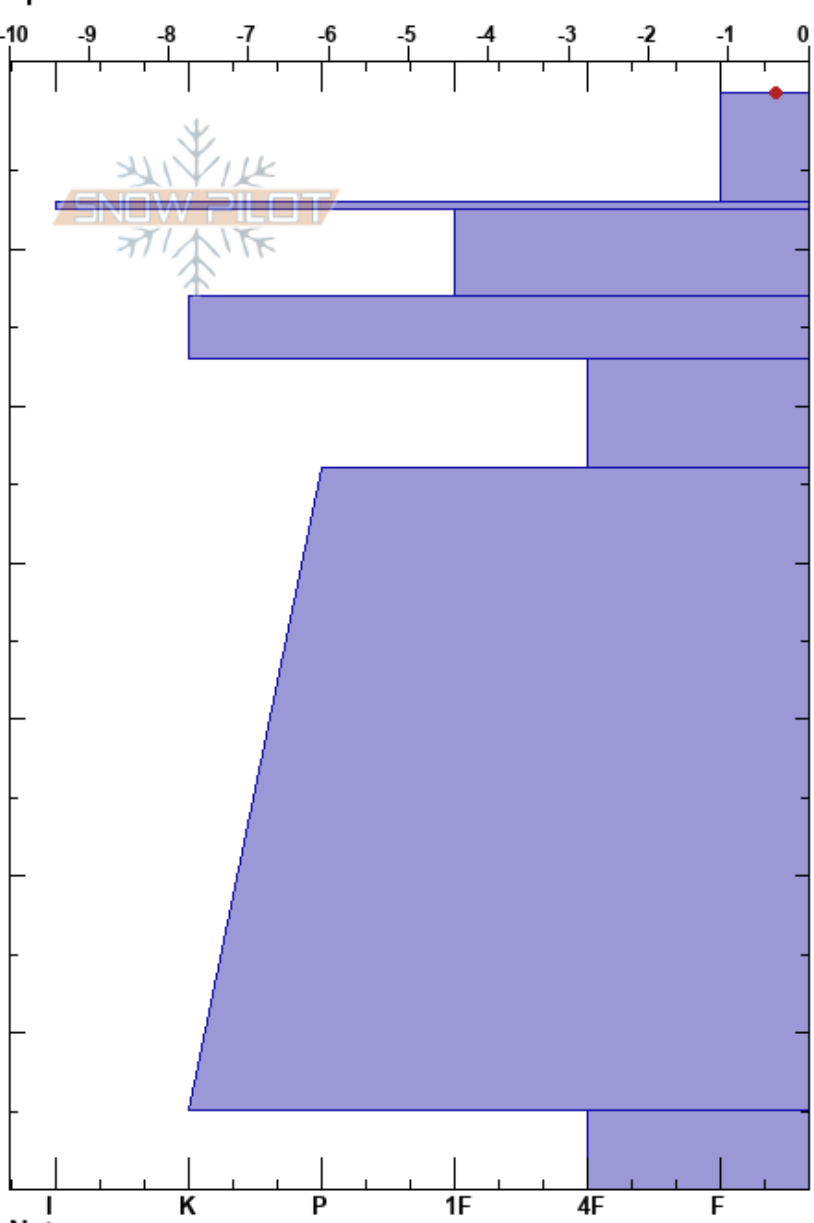

sarkofagen1
 Nordenskiöld Land
 Norway
 Elevation: 250 m
 Aspect: NE
 Specifics:

audun tholfsen
 11/05/2018 - 16:00
 Co-ord: 33X 513339W 8680015N
 Slope Angle:
 Wind Loading: yes

Stability:
 Air Temperature:
 Sky Cover: OVC
 Precipitation: S2
 Wind:

Layer Notes:
 17-24cm: Problematic layer
 24-65cm: Smeltetfrysepakke

Form	Crystal		ρ kg/m ³	Stability tests & Layer comments
	Size	Moisture		
/		M		
=				
/		M		
⊙⊙				
•		D		← ECTP19 @17cm Q1 ← ECTP15 @17cm Q2
○ (■)				24-65cm: Smeltetfrysepakke
^				