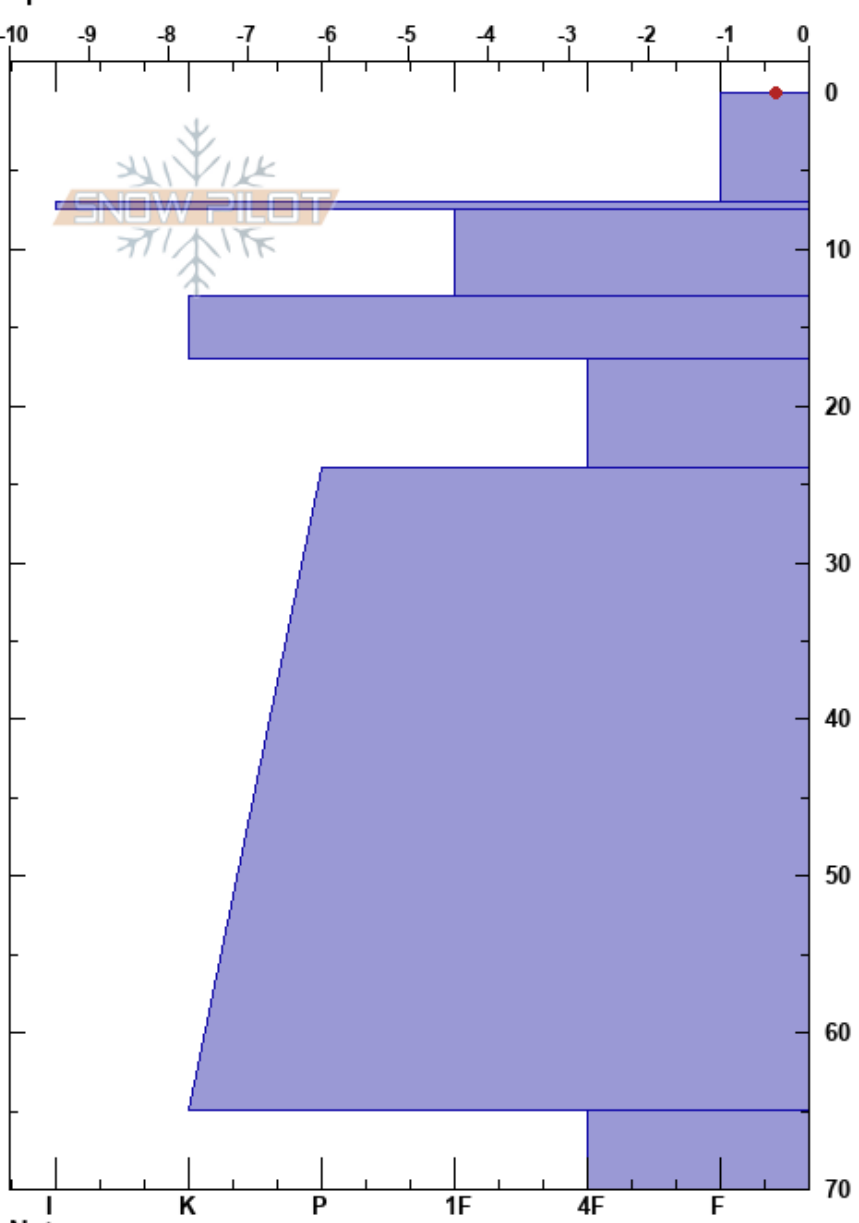

sarkofagen1
 Nordenskiöld Land
 Norway
 Elevation: 250 m
 Aspect: NE
 Specifics:

audun tholfsen
 11/05/2018 - 16:00
 Co-ord: 33X 513339W 8680015N
 Slope Angle:
 Wind Loading: yes

Stability:
 Air Temperature:
 Sky Cover: OVC
 Precipitation: S2
 Wind:

Layer Notes:
 17-24cm: Problematic layer
 24-65cm: Smeltetfrysepakke

Form	Crystal		Moisture	ρ kg/m ³	Stability tests & Layer comments
	Size	Moisture			
/			M		
=					
/			M		
⊙					
•			D		← ECTP19 @17cm Q1 ← ECTP15 @17cm Q2
○ (■)					24-65cm: Smeltetfrysepakke
^					