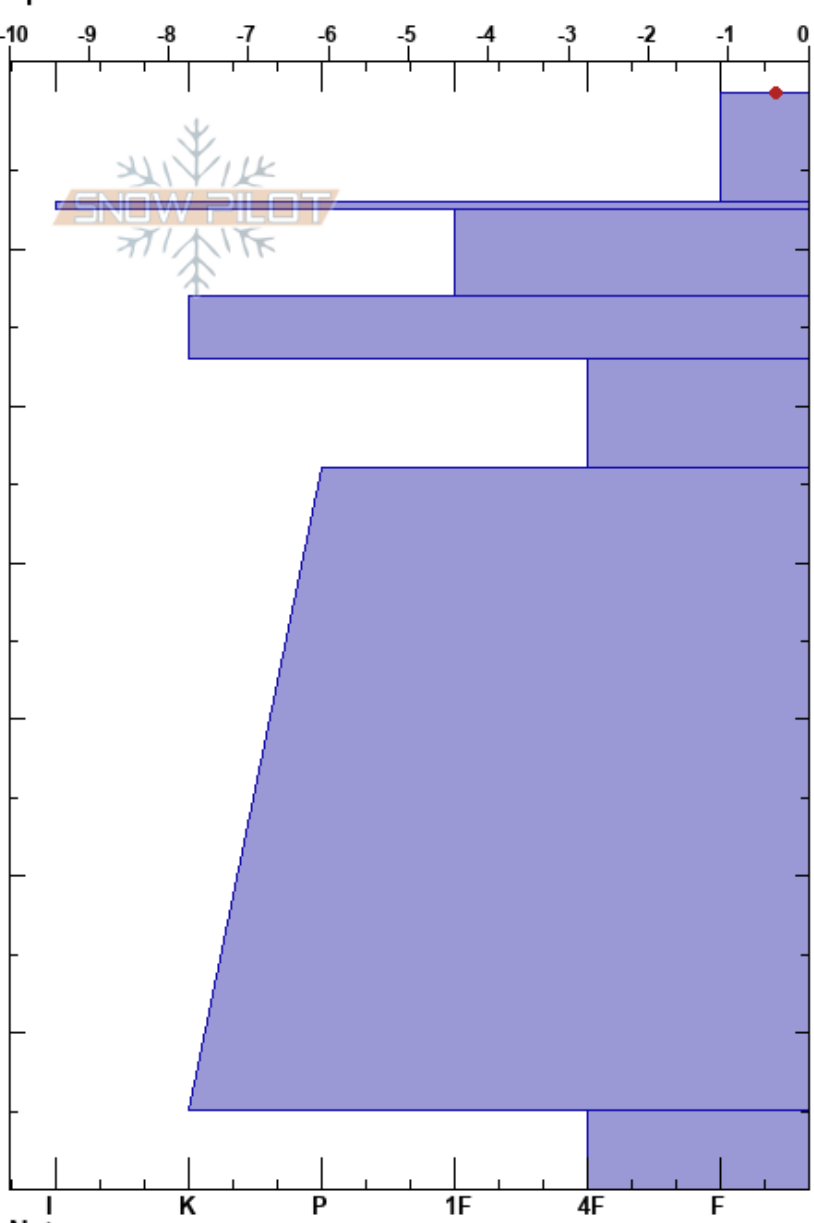

sarkofagen1  
 Nordenskiöld Land  
 Norway  
 Elevation: 250 m  
 Aspect: NE  
 Specifics:

audun tholfsen  
 11/05/2018 - 16:00  
 Co-ord: 33X 513339W 8680015N  
 Slope Angle:  
 Wind Loading: yes

Stability:  
 Air Temperature:  
 Sky Cover: OVC  
 Precipitation: S2  
 Wind:

Layer Notes:  
 17-24cm: Problematic layer  
 24-65cm: Smeltetfrysepakke

Form	Crystal		Moisture	$\rho$ kg/m <sup>3</sup>	Stability tests & Layer comments
	Size	Moisture			
/			M		
=					
/			M		
⊙					
•			D		← ECTP19 @17cm Q1 ← ECTP15 @17cm Q2
○ (■)					24-65cm: Smeltetfrysepakke
^					