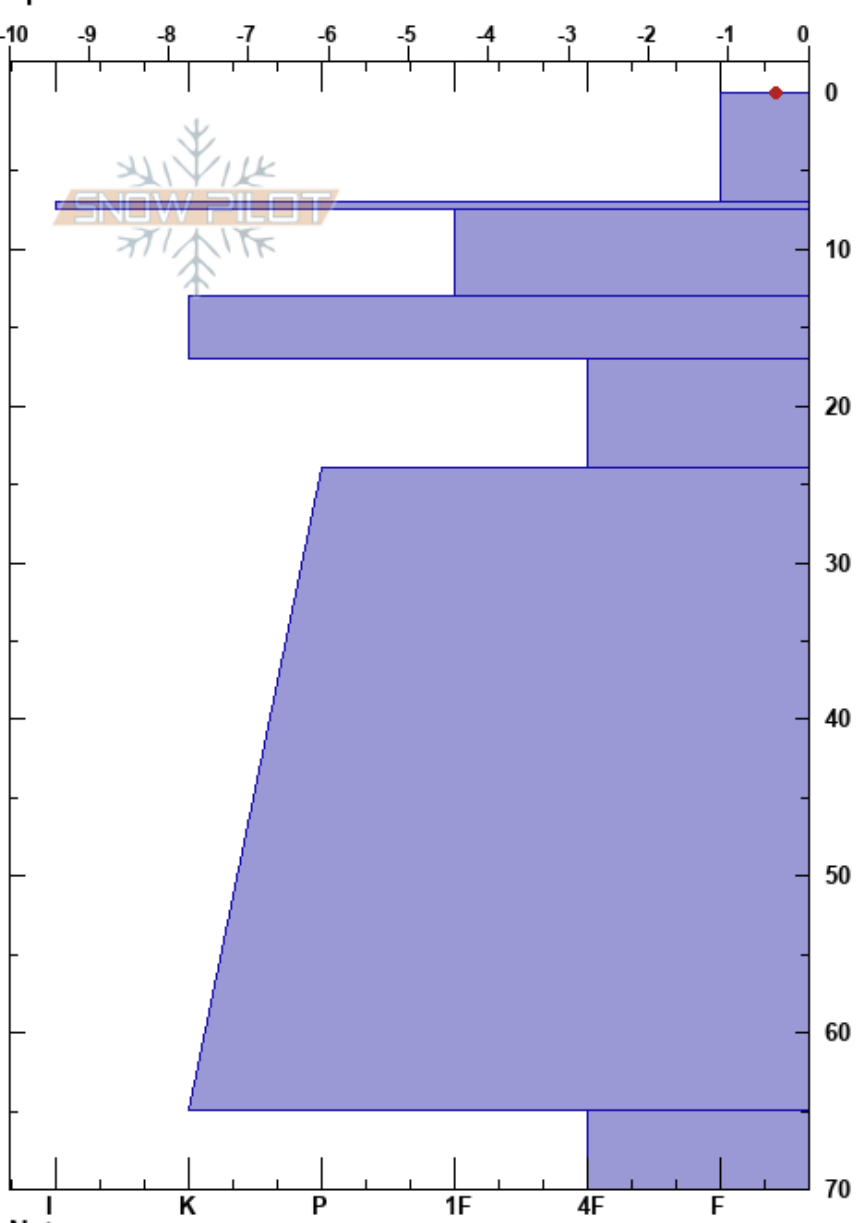

sarkofagen1
 Nordenskiöld Land
 Norway
 Elevation: 250 m
 Aspect: NE
 Specifics:

audun tholfsen
 11/05/2018 - 16:00
 Co-ord: 33X 513339W 8680015N
 Slope Angle:
 Wind Loading: yes

Stability:
 Air Temperature:
 Sky Cover: OVC
 Precipitation: S2
 Wind:

Layer Notes:
 17-24cm: Problematic layer
 24-65cm: Smeltetfrysepakke

Form	Crystal		ρ kg/m ³	Stability tests & Layer comments
	Size	Moisture		
/		M		
=				
/		M		
⊙⊙				
•		D		← ECTP19 @17cm Q1 ← ECTP15 @17cm Q2
○ (■)				24-65cm: Smeltetfrysepakke
^				