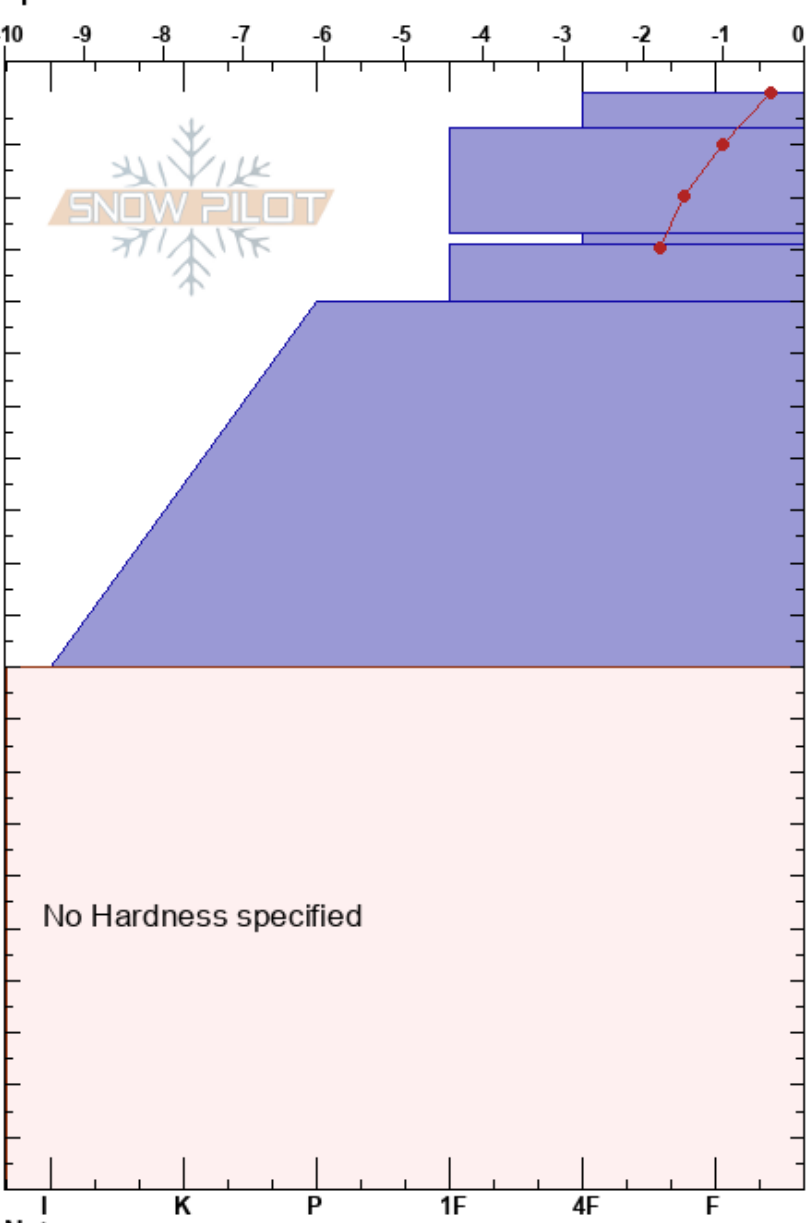

Larsbreen 2  
 Svalbard  
 Elevation: 350 m  
 Aspect: N  
 Specifics:

audun tholfsen  
 11/05/2018 - 17:00  
 Co-ord:  
 Slope Angle:  
 Wind Loading:

Stability:  
 Air Temperature: -0.4°C  
 Sky Cover: OVC  
 Precipitation: S2  
 Wind: N Moderate

Layer Notes:  
 27-29cm: Problematic layer  
 40-110cm: Smeltefryse pakke  
 110-210cm: Ukjent

Height (cm)	Crystal		Moisture	$\rho$ kg/m <sup>3</sup>	Stability tests & Layer comments
	Form	Size			
0					
0-10	/		M		
10-20	/		M		
20-30	/				
30-40	/				
40-110					40-110cm: Smeltefryse pakke
110-210					110-210cm: Ukjent