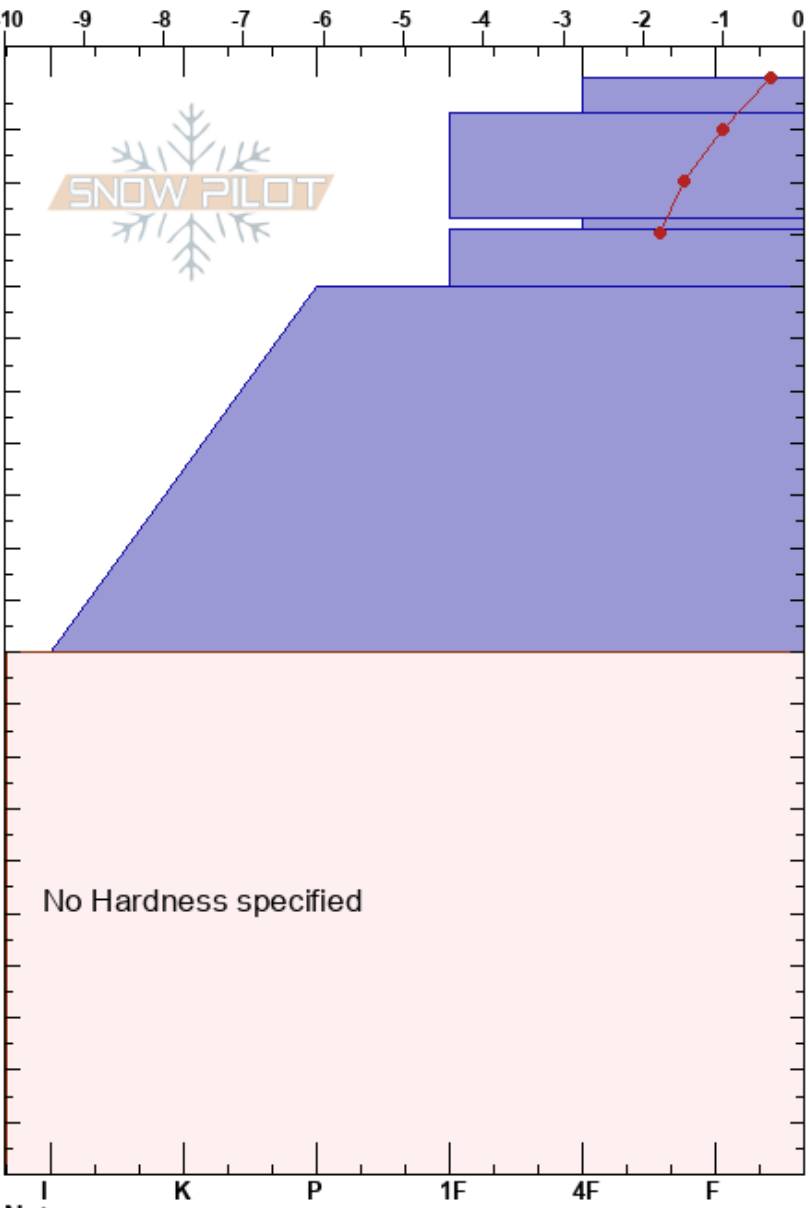

Larsbreen 2

audun tholfsen  
11/05/2018 - 17:00

**Stability:**  
**Air Temperature:** -0.4°C  
**Sky Cover:** OVC  
**Precipitation:** S2  
**Wind:** N Moderate

**Layer Notes:**  
27-29cm: Problematic layer  
40-110cm: Smeltefryse pakke  
110-210cm: Ukjent

Svalbard  
**Elevation:** 350 m  
**Aspect:** N  
**Specifics:**

**Co-ord:**  
**Slope Angle:**  
**Wind Loading:**

Depth (cm)	Crystal		Moisture	$\rho$ kg/m <sup>3</sup>	Stability tests & Layer comments
	Form	Size			
0					
0-10	/		M		
10-20	/		M		
20-30	/				
30-40	/				
40-110	○ (■)				40-110cm: Smeltefryse pakke
110-210					110-210cm: Ukjent