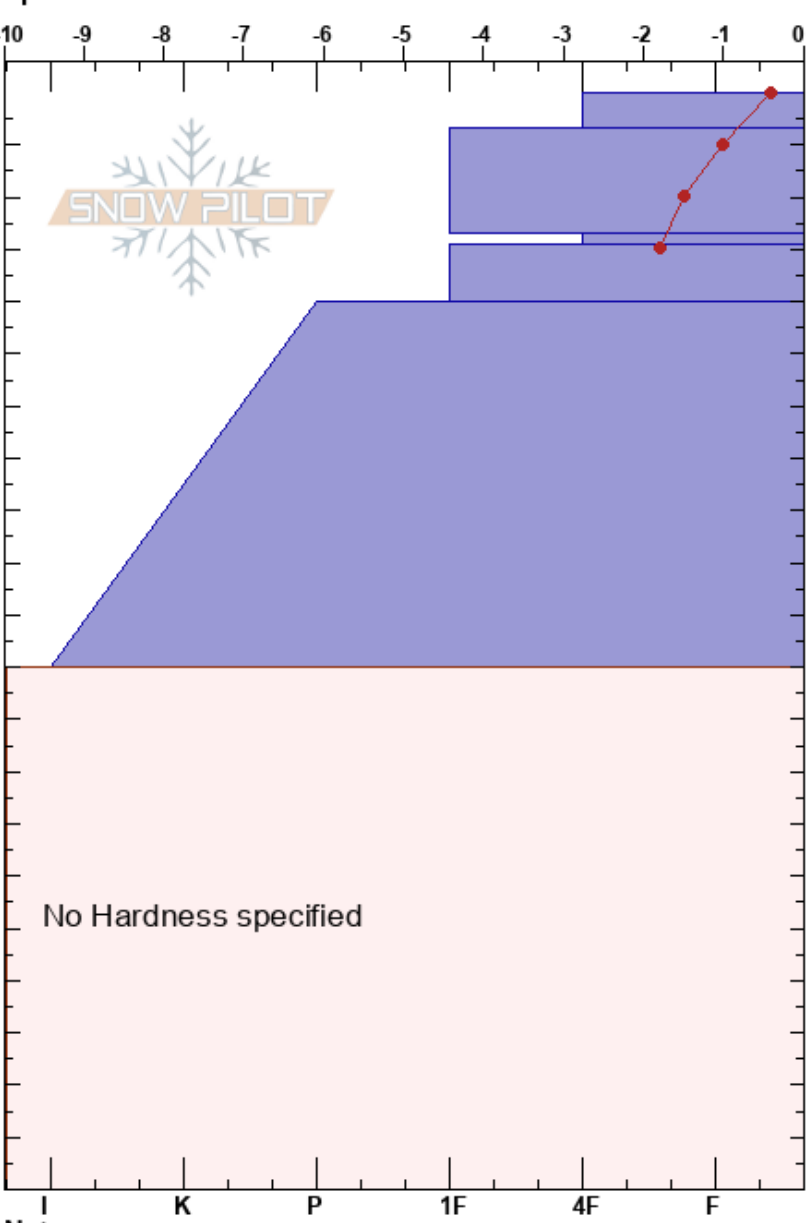

Larsbreen 2
 Svalbard
 Elevation: 350 m
 Aspect: N
 Specifics:

audun tholfsen
 11/05/2018 - 17:00
 Co-ord:
 Slope Angle:
 Wind Loading:

Stability:
 Air Temperature: -0.4°C
 Sky Cover: OVC
 Precipitation: S2
 Wind: N Moderate

Layer Notes:
 27-29cm: Problematic layer
 40-110cm: Smeltefryse pakke
 110-210cm: Ukjent

Height (cm)	Crystal		Moisture	ρ kg/m ³	Stability tests & Layer comments
	Form	Size			
0					
0-10	/		M		
10-20	/		M		
20-30	/				
30-40	/				
40-110					40-110cm: Smeltefryse pakke
110-210					110-210cm: Ukjent