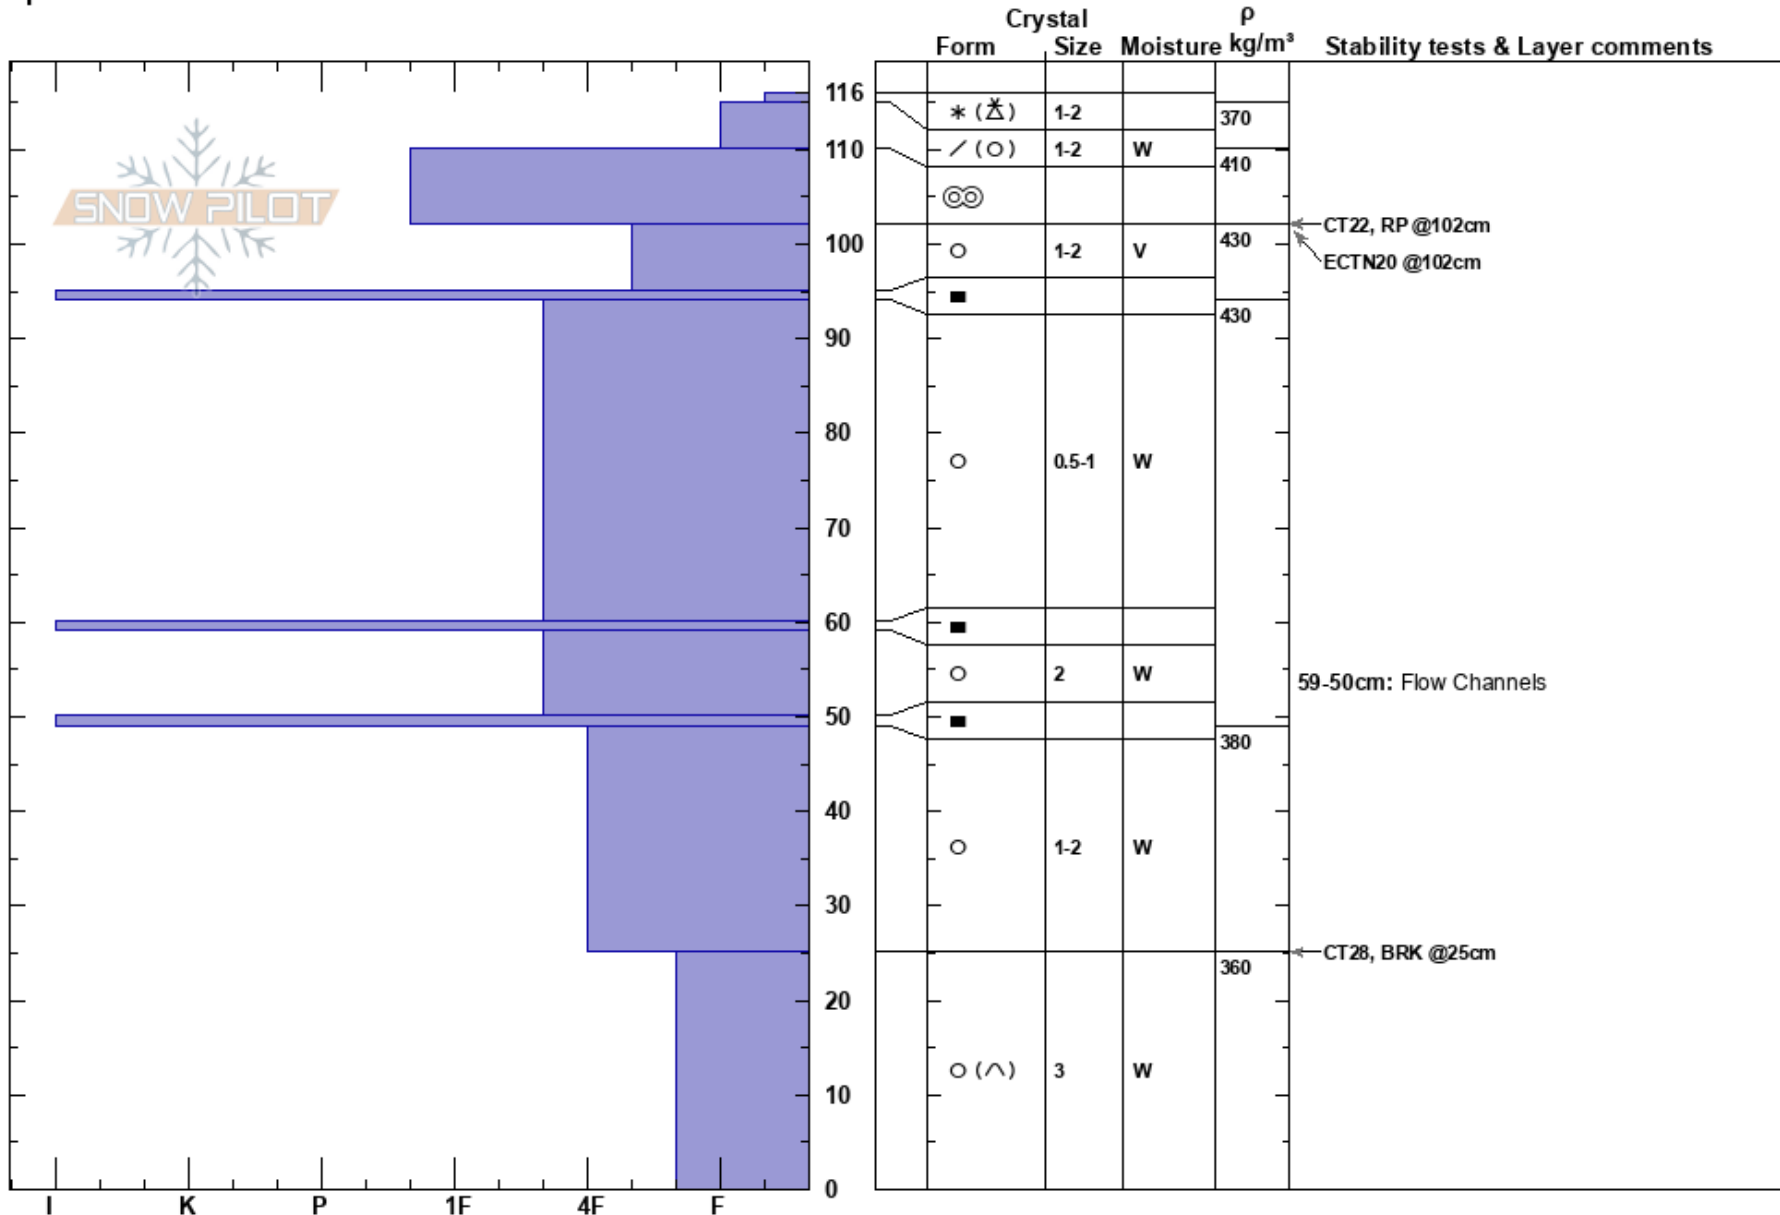

Governor's Punchbowl  
 Boulder  
 ID  
 Elevation: 8790 ft  
 Aspect: 30°  
 Specifics:

peter carse  
 05/11/2018 - 2:30pm  
 Co-ord: 43.89557N, -114.70205W  
 Slope Angle: 33°  
 Wind Loading: no

Stability: Good  
 Air Temperature: -1°C  
 Sky Cover: OVC  
 Precipitation: S1  
 Wind: E Light Breeze

HS:116

PF:25 59-50cm: Flow Channels

Notes: Isothermal 0°C snow pack with several ice layers and drainage columns. Surface dimpling widespread.