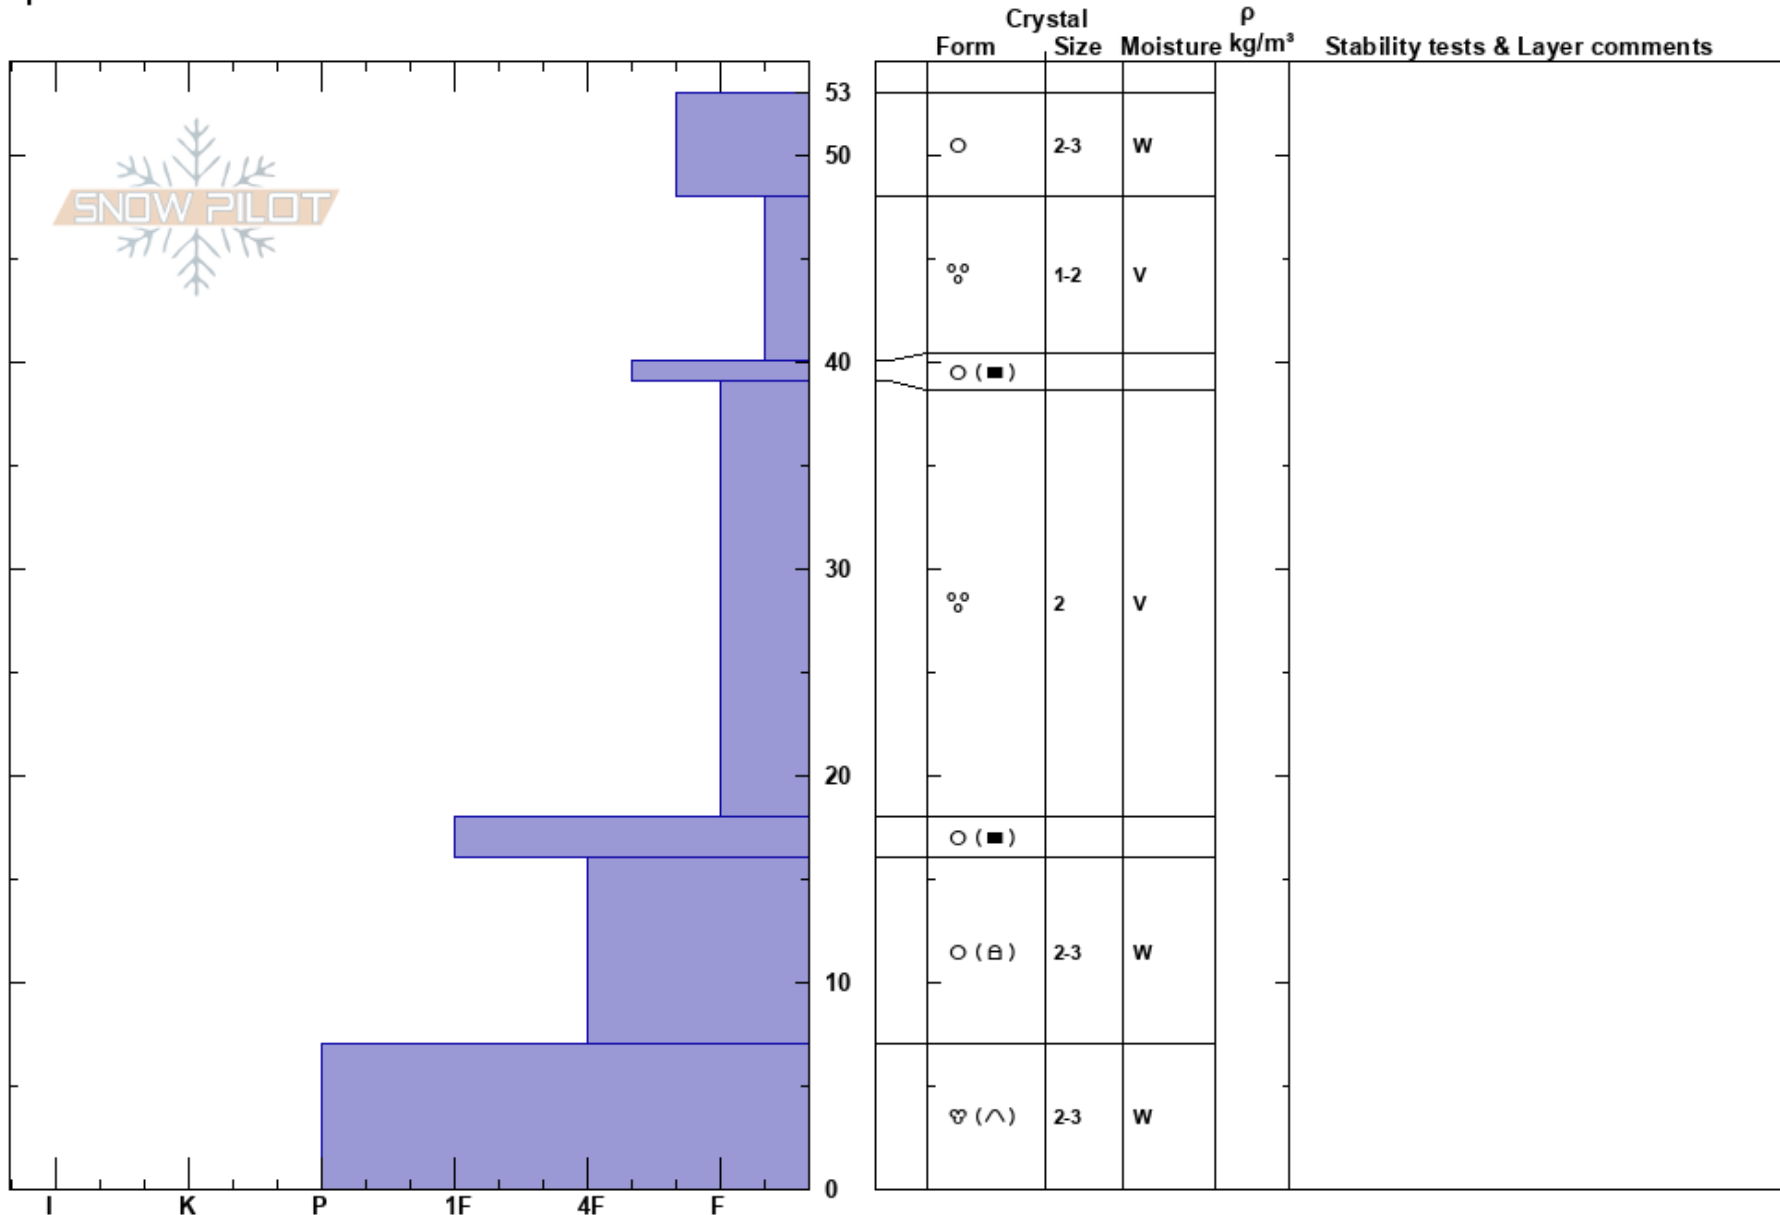

W Fk of N Fk Wood Riv
 Boulder
 ID
 Elevation: 6950 ft
 Aspect:
 Specifics:

peter carse
 05/09/2018 - 10:30am
 Co-ord: 43.85434N, -114.43947W
 Slope Angle:
 Wind Loading: no

Stability:
 Air Temperature: 14°C
 Sky Cover: SCT
 Precipitation: NO
 Wind: W Light Breeze

HS:53
 PF:35
 Layer Notes:

Notes: Observation to accompany Lyte Probe testing in wet isothermal snow, 0°C throughout