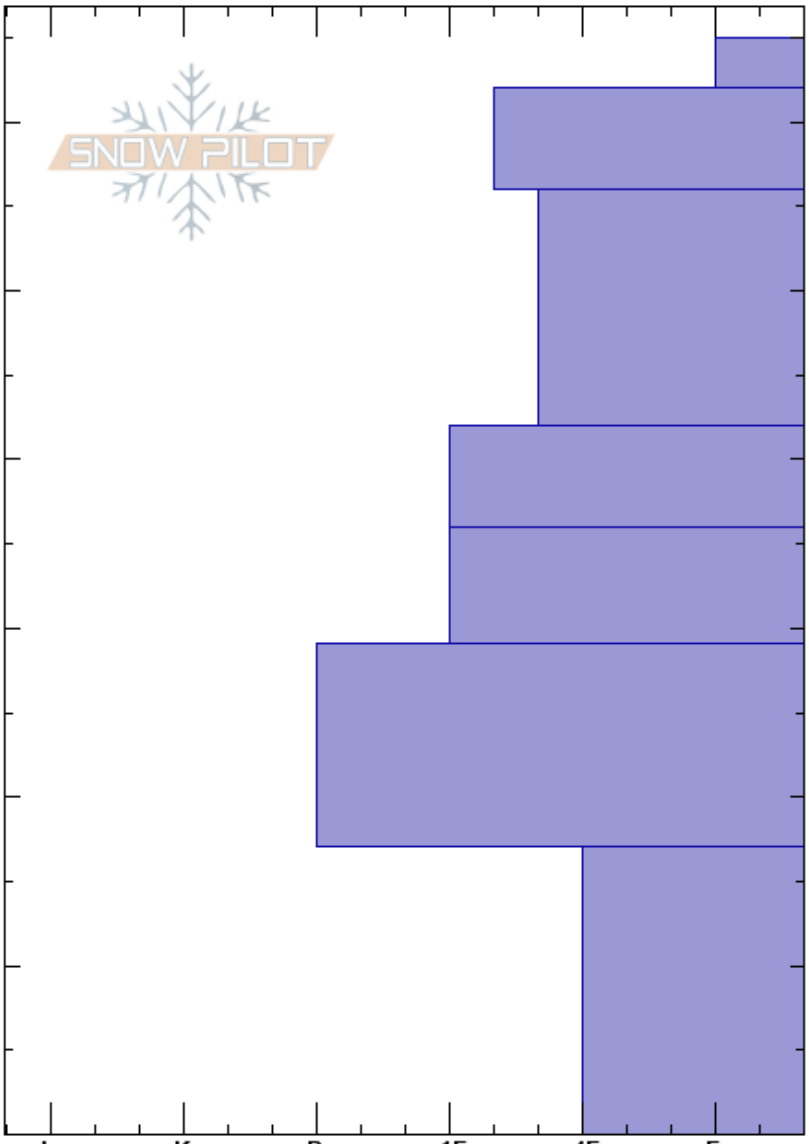

20180507_Sister_5.5
 Front Range
 CO
 Elevation: 11700 ft
 Aspect: 15°
 Specifics:

Ron Simenhois
 05/07/2018 - 11:30am
 Co-ord: 13S 423834W 4392208N
 Slope Angle: 35°
 Wind Loading: no

Stability:
 Air Temperature:
 Sky Cover: SCT
 Precipitation: NO
 Wind: W Light Breeze

HS:65

Layer Notes:

Altitude (ft)	Crystal		ρ kg/m ³	Stability tests & Layer comments
	Form	Size		
65	○	1-2	W	
60	●	0.3	M	
50	○	0.5	W	1
40	●	0.3	M	
30	●	0.5		
20	●	0.5	M	
10	^	5	D	

Notes: