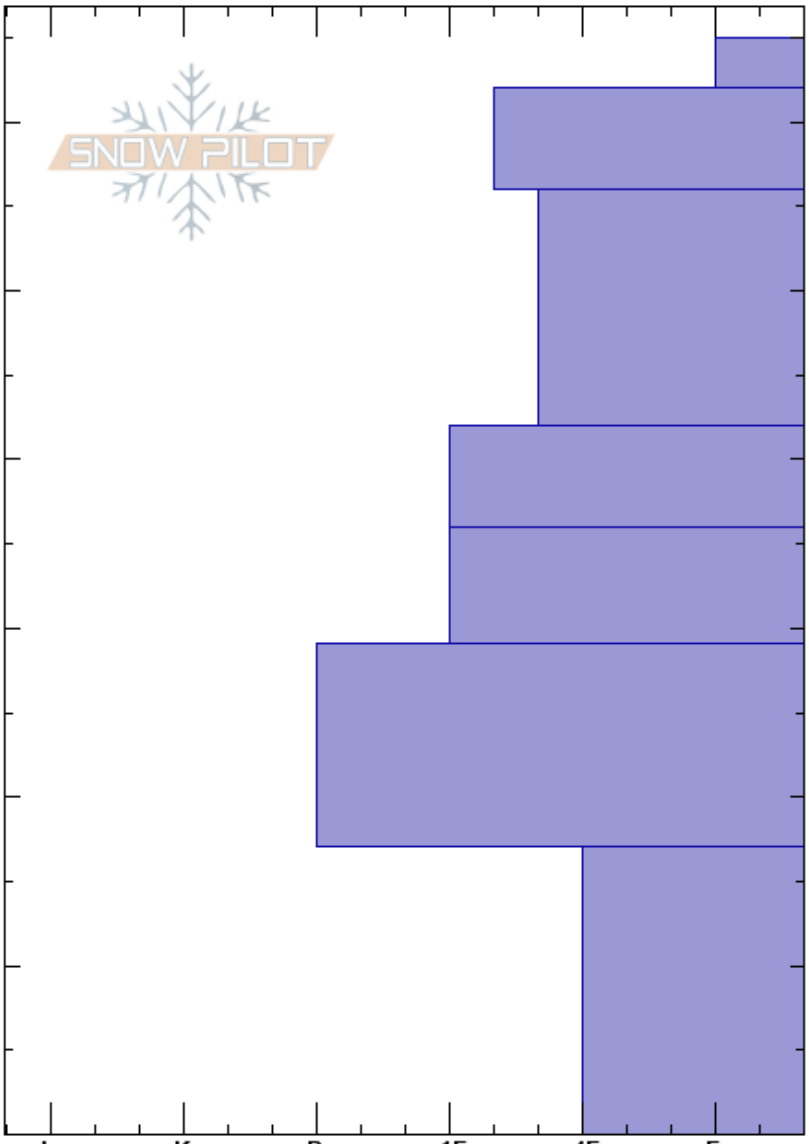

20180507_Sister_5.5
 Front Range
 CO
 Elevation: 11700 ft
 Aspect: 15°
 Specifics:

Ron Simenhois
 05/07/2018 - 11:30am
 Co-ord: 13S 423834W 4392208N
 Slope Angle: 35°
 Wind Loading: no

Stability:
 Air Temperature:
 Sky Cover: SCT
 Precipitation: NO
 Wind: W Light Breeze

HS:65

Layer Notes:

Crystal Form	Crystal Size	Moisture	ρ kg/m ³	Stability tests & Layer comments
○	1-2	W		
●	0.3	M		
			1	
○	0.5	W		
●	0.3	M		
●	0.5			
●	0.5	M		
∧	5	D		

Notes: