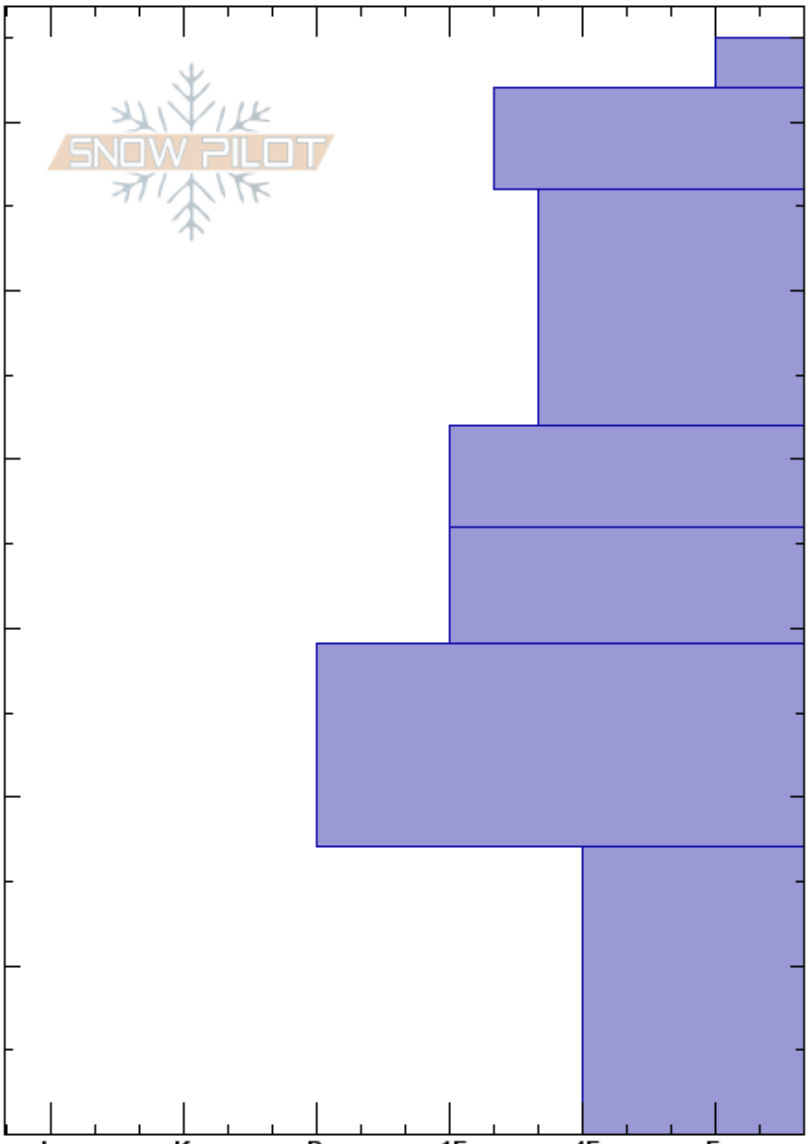

20180507_Sister_5.5
 Front Range
 CO
 Elevation: 11700 ft
 Aspect: 15°
 Specifics:

Ron Simenhois
 05/07/2018 - 11:30am
 Co-ord: 13S 423834W 4392208N
 Slope Angle: 35°
 Wind Loading: no

Stability:
 Air Temperature:
 Sky Cover: SCT
 Precipitation: NO
 Wind: W Light Breeze

HS:65

Layer Notes:

Altitude (ft)	Crystal		ρ kg/m ³	Stability tests & Layer comments
	Form	Size		
65	○	1-2	W	1
60	●	0.3	M	
50	○	0.5	W	
40	●	0.3	M	
30	●	0.5		
20	●	0.5	M	
10	^	5	D	
0				

Notes: