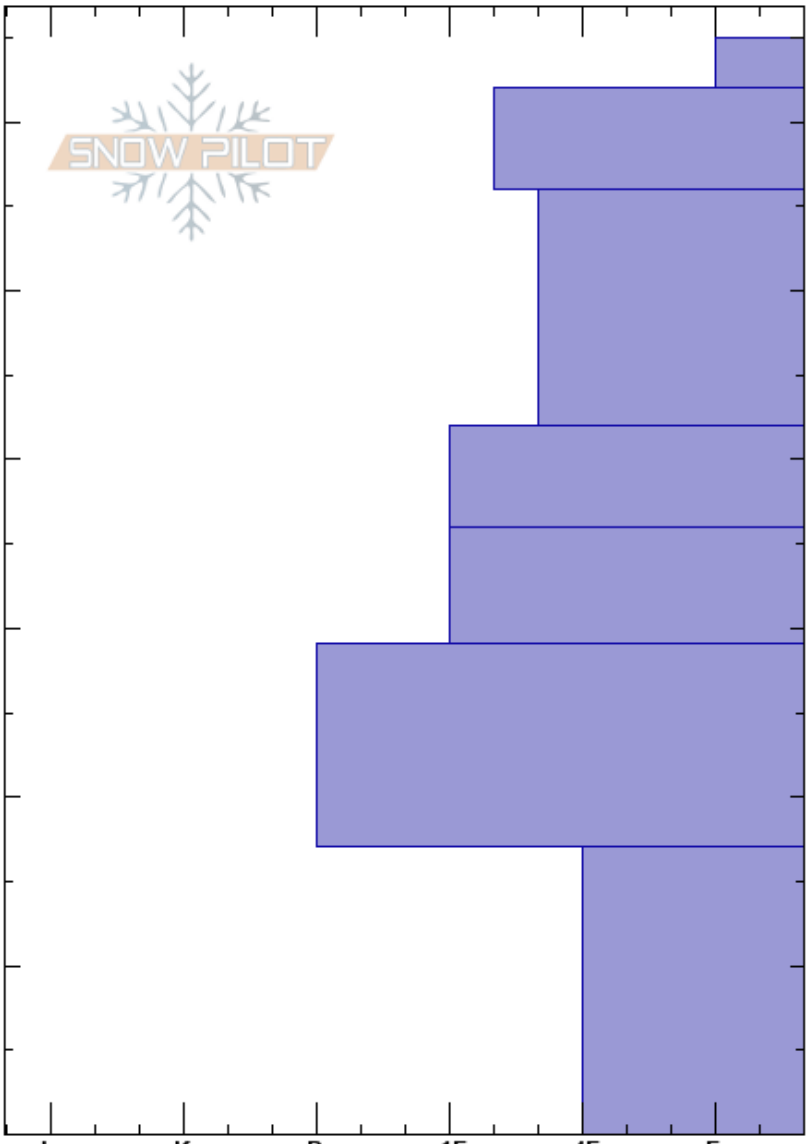

20180507_Sister_5.5
 Front Range
 CO
 Elevation: 11700 ft
 Aspect: 15°
 Specifics:

Ron Simenhois
 05/07/2018 - 11:30am
 Co-ord: 13S 423834W 4392208N
 Slope Angle: 35°
 Wind Loading: no

Stability:
 Air Temperature:
 Sky Cover: SCT
 Precipitation: NO
 Wind: W Light Breeze

HS:65

Layer Notes:

Altitude (ft)	Crystal		ρ kg/m ³	Stability tests & Layer comments
	Form	Size		
65	○	1-2	W	1
60	●	0.3	M	
50	○	0.5	W	
40	●	0.3	M	
35	●	0.5		
30	●	0.5	M	
20				
10	^	5	D	

Notes: