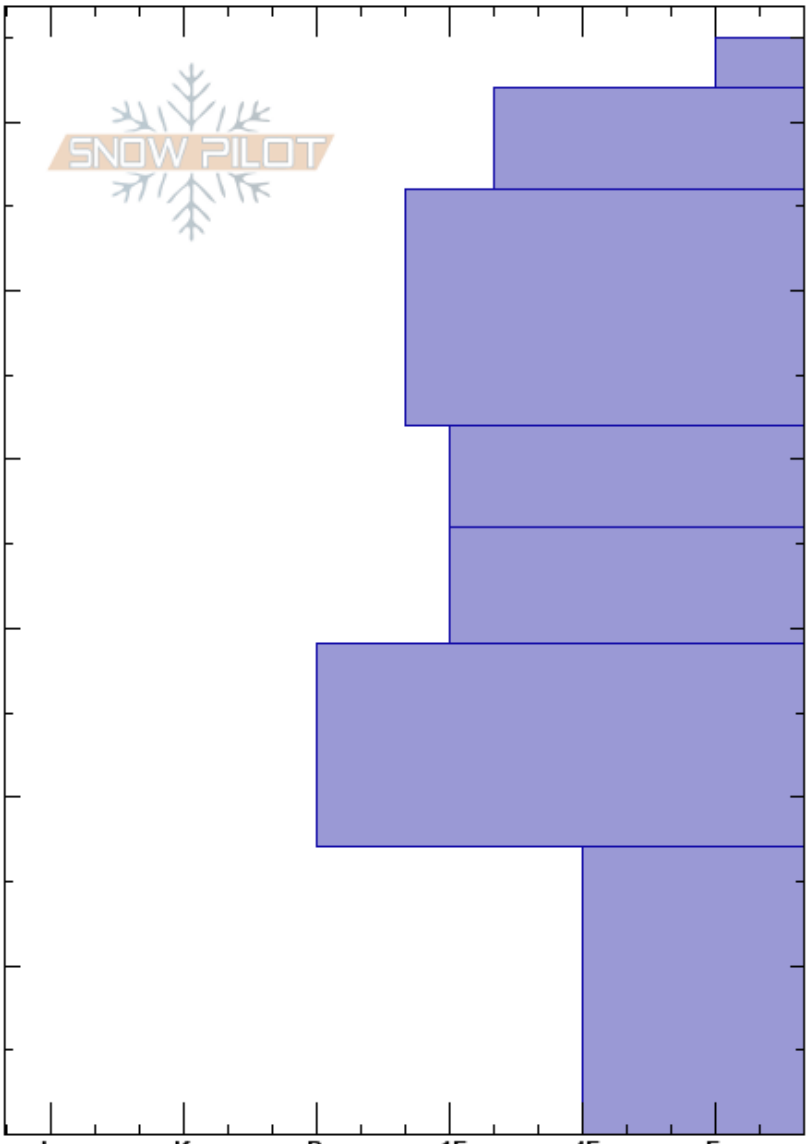

Sister_5.5
 Front Range
 CO
 Elevation: 11700 ft
 Aspect: 15°
 Specifics:

Ron Simenhois
 05/07/2018 - 11:30am
 Co-ord: 13S 423834W 4392208N
 Slope Angle: 35°
 Wind Loading: no

Stability:
 Air Temperature:
 Sky Cover: SCT
 Precipitation: NO
 Wind: W Light Breeze

HS:65

Layer Notes:

Crystal Form	Crystal		ρ kg/m ³	Stability tests & Layer comments
	Size	Moisture		
○	1-2	W		
●	0.3	M		
○	0.5-1	W		
●	0.3	M		
●	0.5	M		
●	0.5	M		
^	5	D		

Notes: