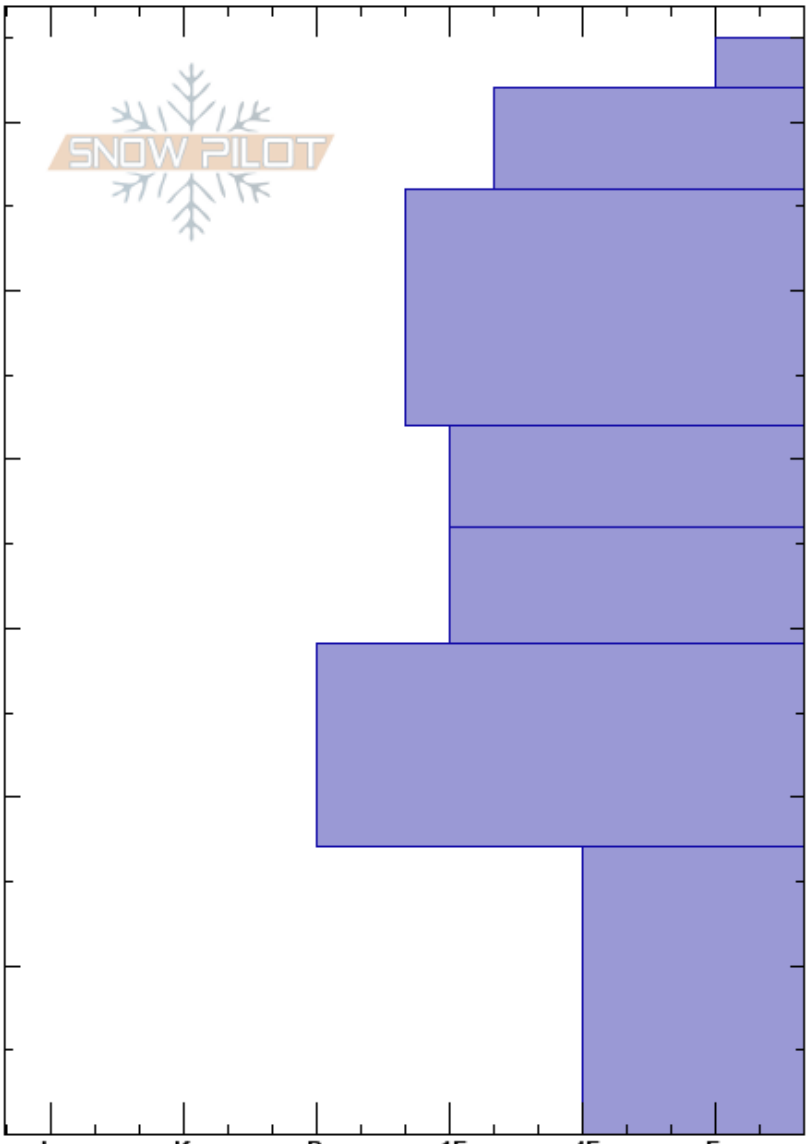

Sister_5.5
 Front Range
 CO
 Elevation: 11700 ft
 Aspect: 15°
 Specifics:

Ron Simenhois
 05/07/2018 - 11:30am
 Co-ord: 13S 423834W 4392208N
 Slope Angle: 35°
 Wind Loading: no

Stability:
 Air Temperature:
 Sky Cover: SCT
 Precipitation: NO
 Wind: W Light Breeze

HS:65

Layer Notes:

Crystal Form	Crystal		ρ kg/m ³	Stability tests & Layer comments
	Size	Moisture		
○	1-2	W		
●	0.3	M		
○	0.5-1	W		
●	0.3	M		
●	0.5	M		
●	0.5	M		
∧	5	D		

Notes: