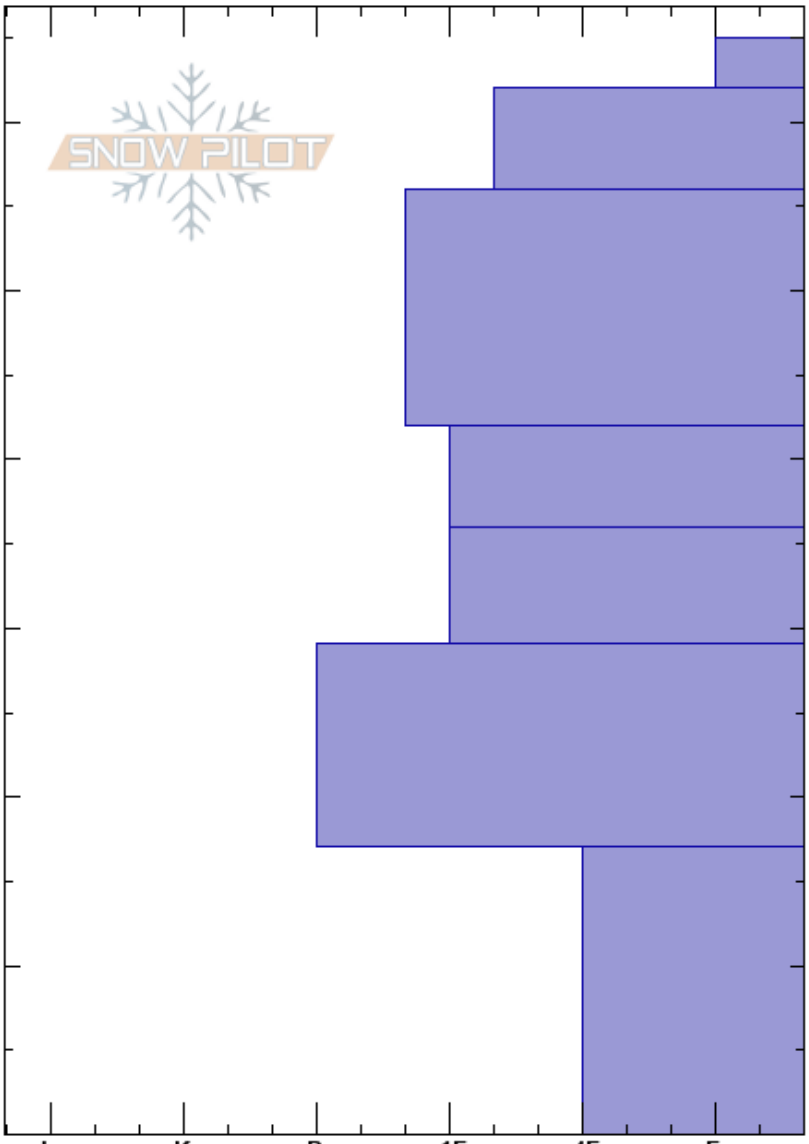

Sister_5.5
 Front Range
 CO
 Elevation: 11700 ft
 Aspect: 15°
 Specifics:

Ron Simenhois
 05/07/2018 - 11:30am
 Co-ord: 13S 423834W 4392208N
 Slope Angle: 35°
 Wind Loading: no

Stability:
 Air Temperature:
 Sky Cover: SCT
 Precipitation: NO
 Wind: W Light Breeze

HS:65
 Layer Notes:

Form	Crystal		ρ kg/m ³	Stability tests & Layer comments
	Size	Moisture		
○	1-2	W		
●	0.3	M		
○	0.5-1	W		
●	0.3	M		
●	0.5	M		
●	0.5	M		
^	5	D		

Notes: