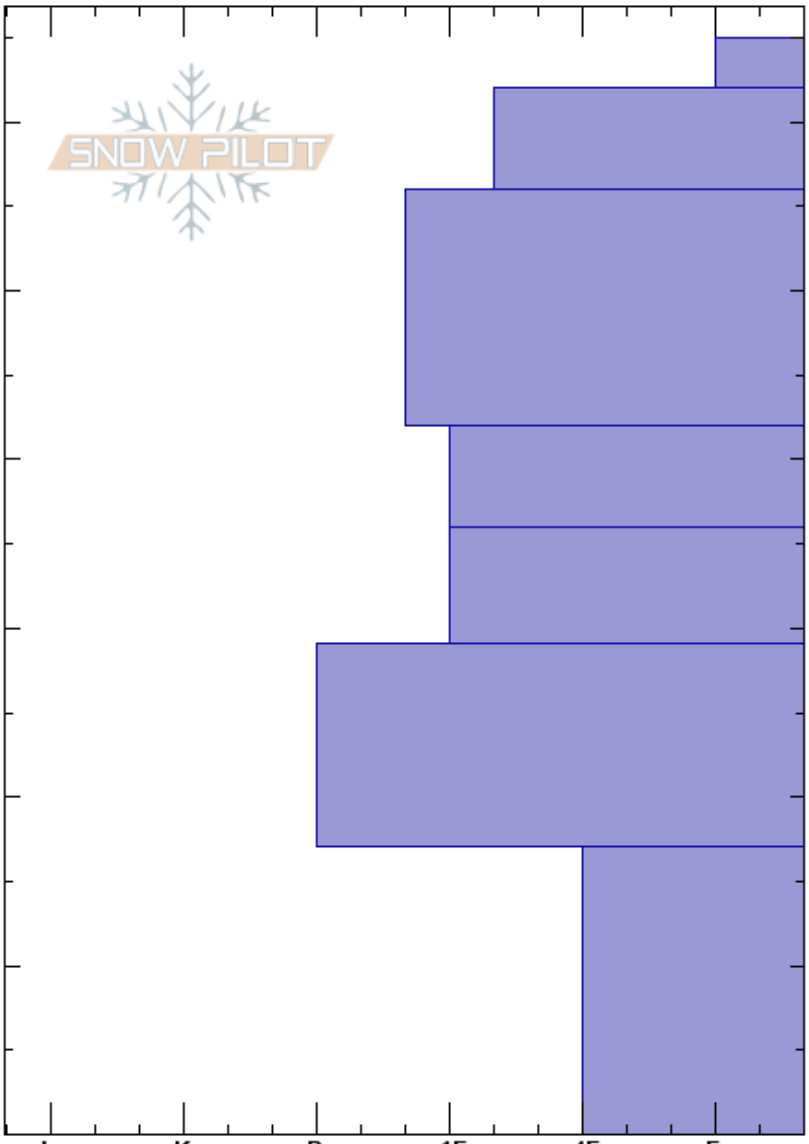

Sister\_5.5  
 Front Range  
 CO  
 Elevation: 11700 ft  
 Aspect: 15°  
 Specifics:

Ron Simenhois  
 05/07/2018 - 11:30am  
 Co-ord: 13S 423834W 4392208N  
 Slope Angle: 35°  
 Wind Loading: no

Stability:  
 Air Temperature:  
 Sky Cover: SCT  
 Precipitation: NO  
 Wind: W Light Breeze

HS:65

Layer Notes:

Crystal Form	Crystal		$\rho$ kg/m <sup>3</sup>	Stability tests & Layer comments
	Size	Moisture		
○	1-2	W		
●	0.3	M		
○	0.5-1	W		
●	0.3	M		
●	0.5	M		
●	0.5	M		
^	5	D		

Notes: