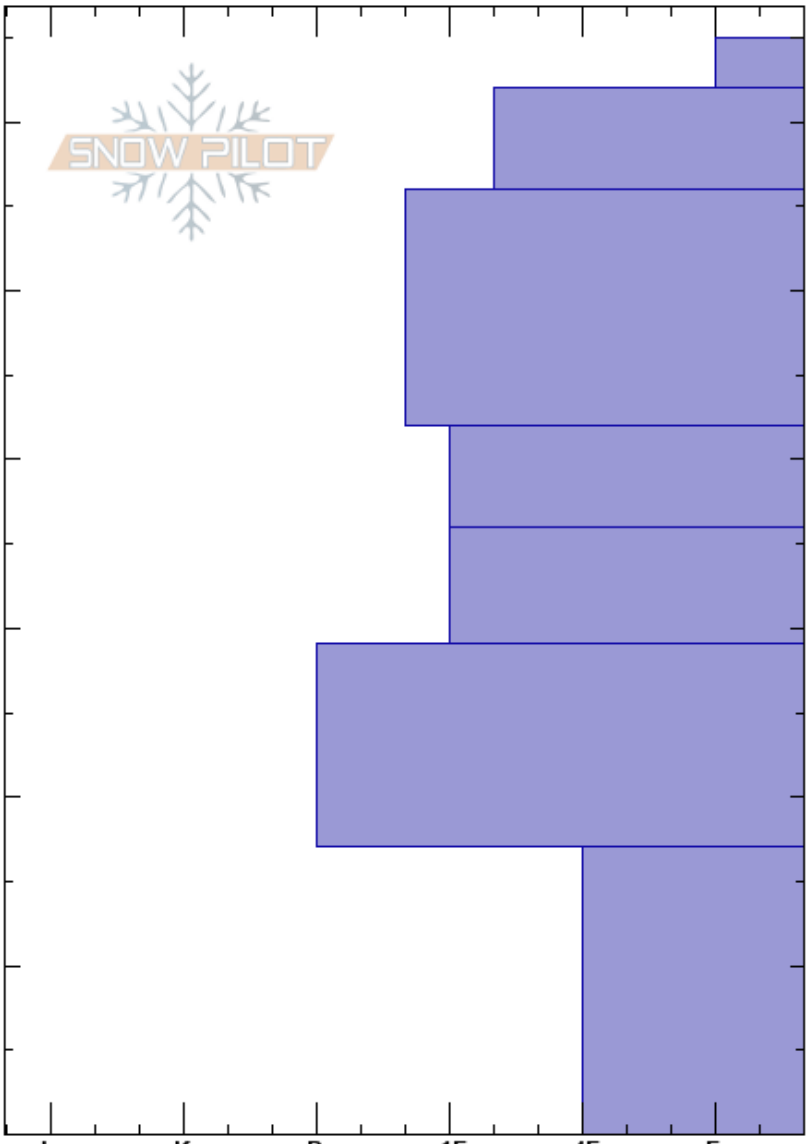

Sister_5.5
 Front Range
 CO
 Elevation: 11700 ft
 Aspect: 15°
 Specifics:

Ron Simenhois
 05/07/2018 - 11:30am
 Co-ord: 13S 423834W 4392208N
 Slope Angle: 35°
 Wind Loading: no

Stability:
 Air Temperature:
 Sky Cover: SCT
 Precipitation: NO
 Wind: W Light Breeze

HS:65 Layer Notes:

Crystal Form	Crystal		ρ kg/m ³	Stability tests & Layer comments
	Size	Moisture		
○	1-2	W		
●	0.3	M		
○	0.5-1	W		
●	0.3	M		
●	0.5	M		
●	0.5	M		
^	5	D		

Notes: