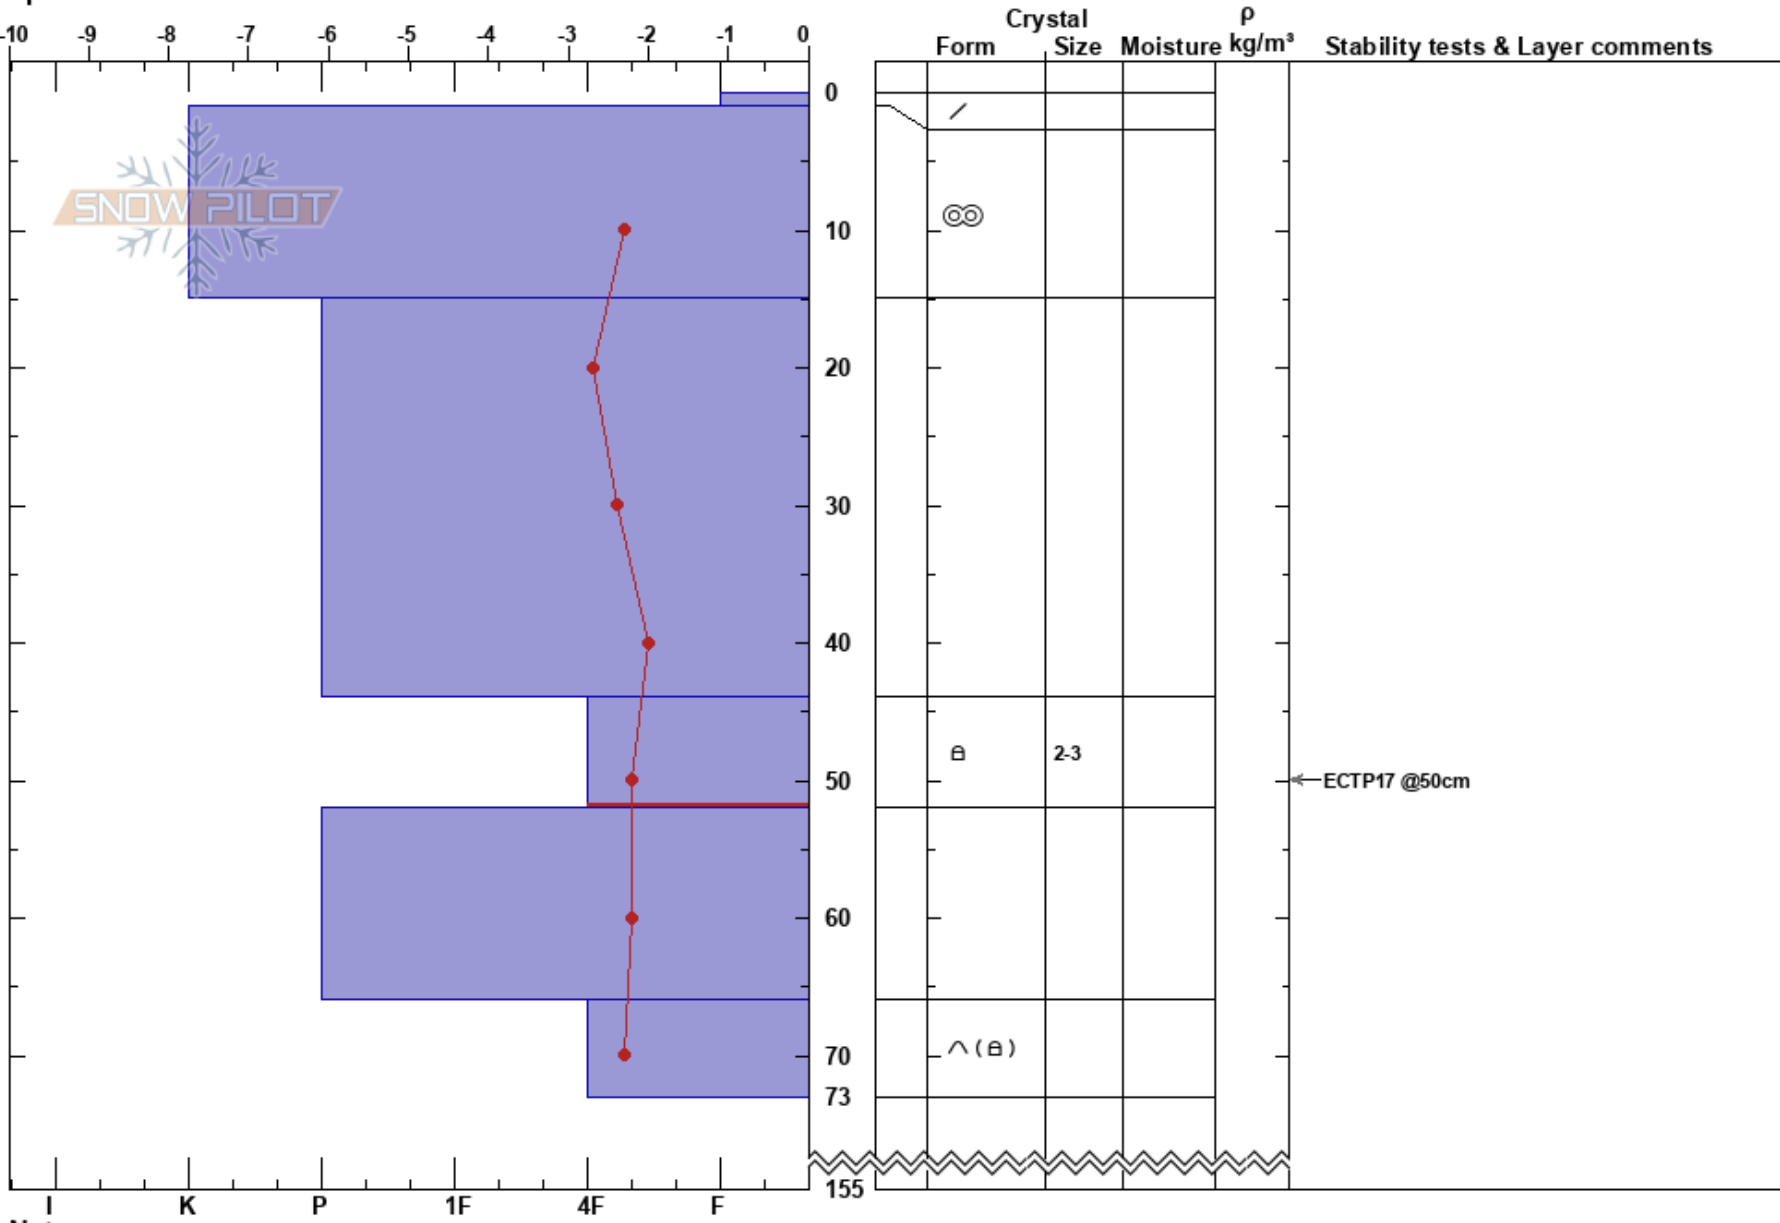

Goublavagge  
 Abisko  
 Sweden  
 Elevation: 1170 m  
 Aspect: 320°  
 Specifics:

Mathias Jansson  
 04/05/2018 - 11:00  
 Co-ord: 68.36245N, 18.43281E  
 Slope Angle: 30°  
 Wind Loading: no

Stability: **HS:155**  
 Air Temperature: -0.7°C PF:10 44-52cm:Problematic layer  
 Sky Cover: FEW  
 Precipitation: NO  
 Wind: Calm

Notes: Läsida, ALP.