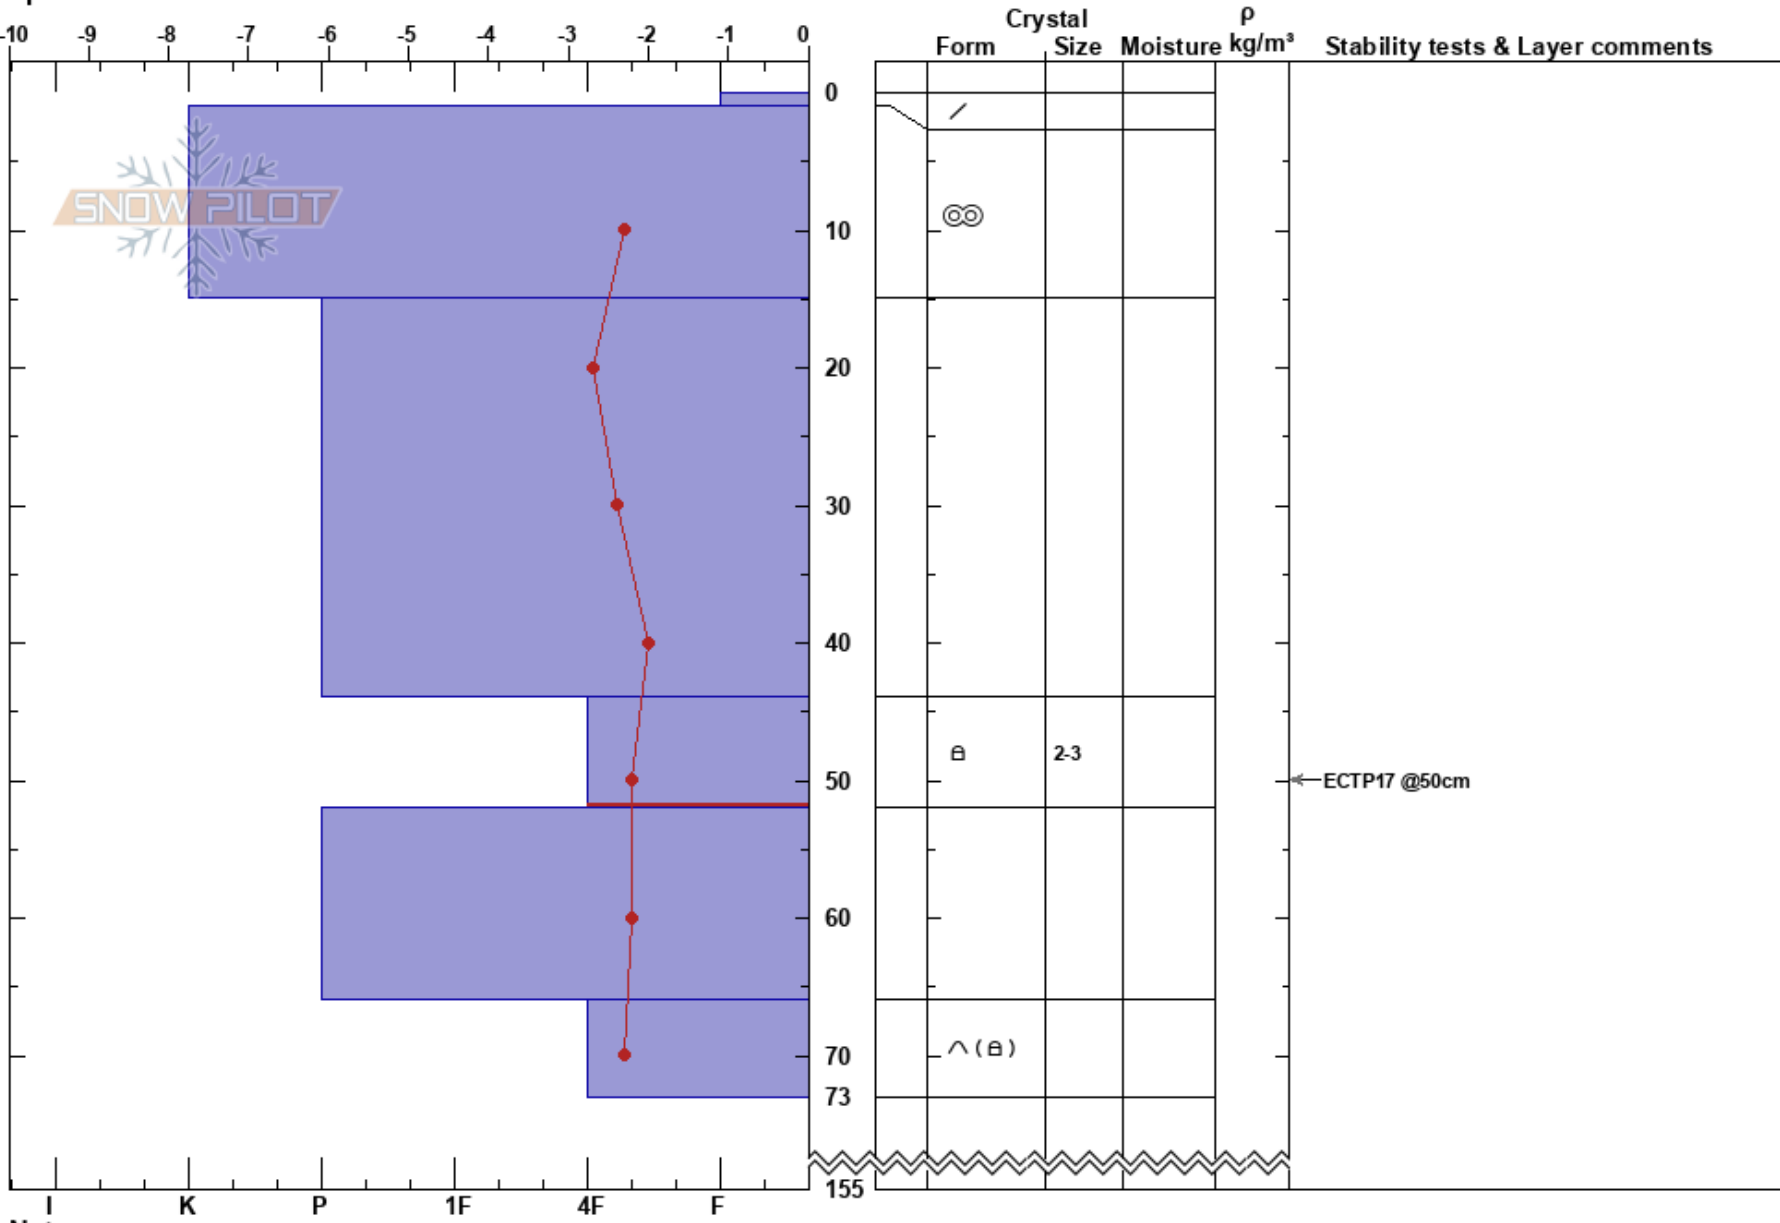

Goublavagge
 Abisko
 Sweden
 Elevation: 1170 m
 Aspect: 320°
 Specifics:

Mathias Jansson
 04/05/2018 - 11:00
 Co-ord: 68.36245N, 18.43281E
 Slope Angle: 30°
 Wind Loading: no

Stability: **HS:155**
 Air Temperature: -0.7°C PF:10 44-52cm:Problematic layer
 Sky Cover: FEW
 Precipitation: NO
 Wind: Calm

Notes: Läsida, ALP.