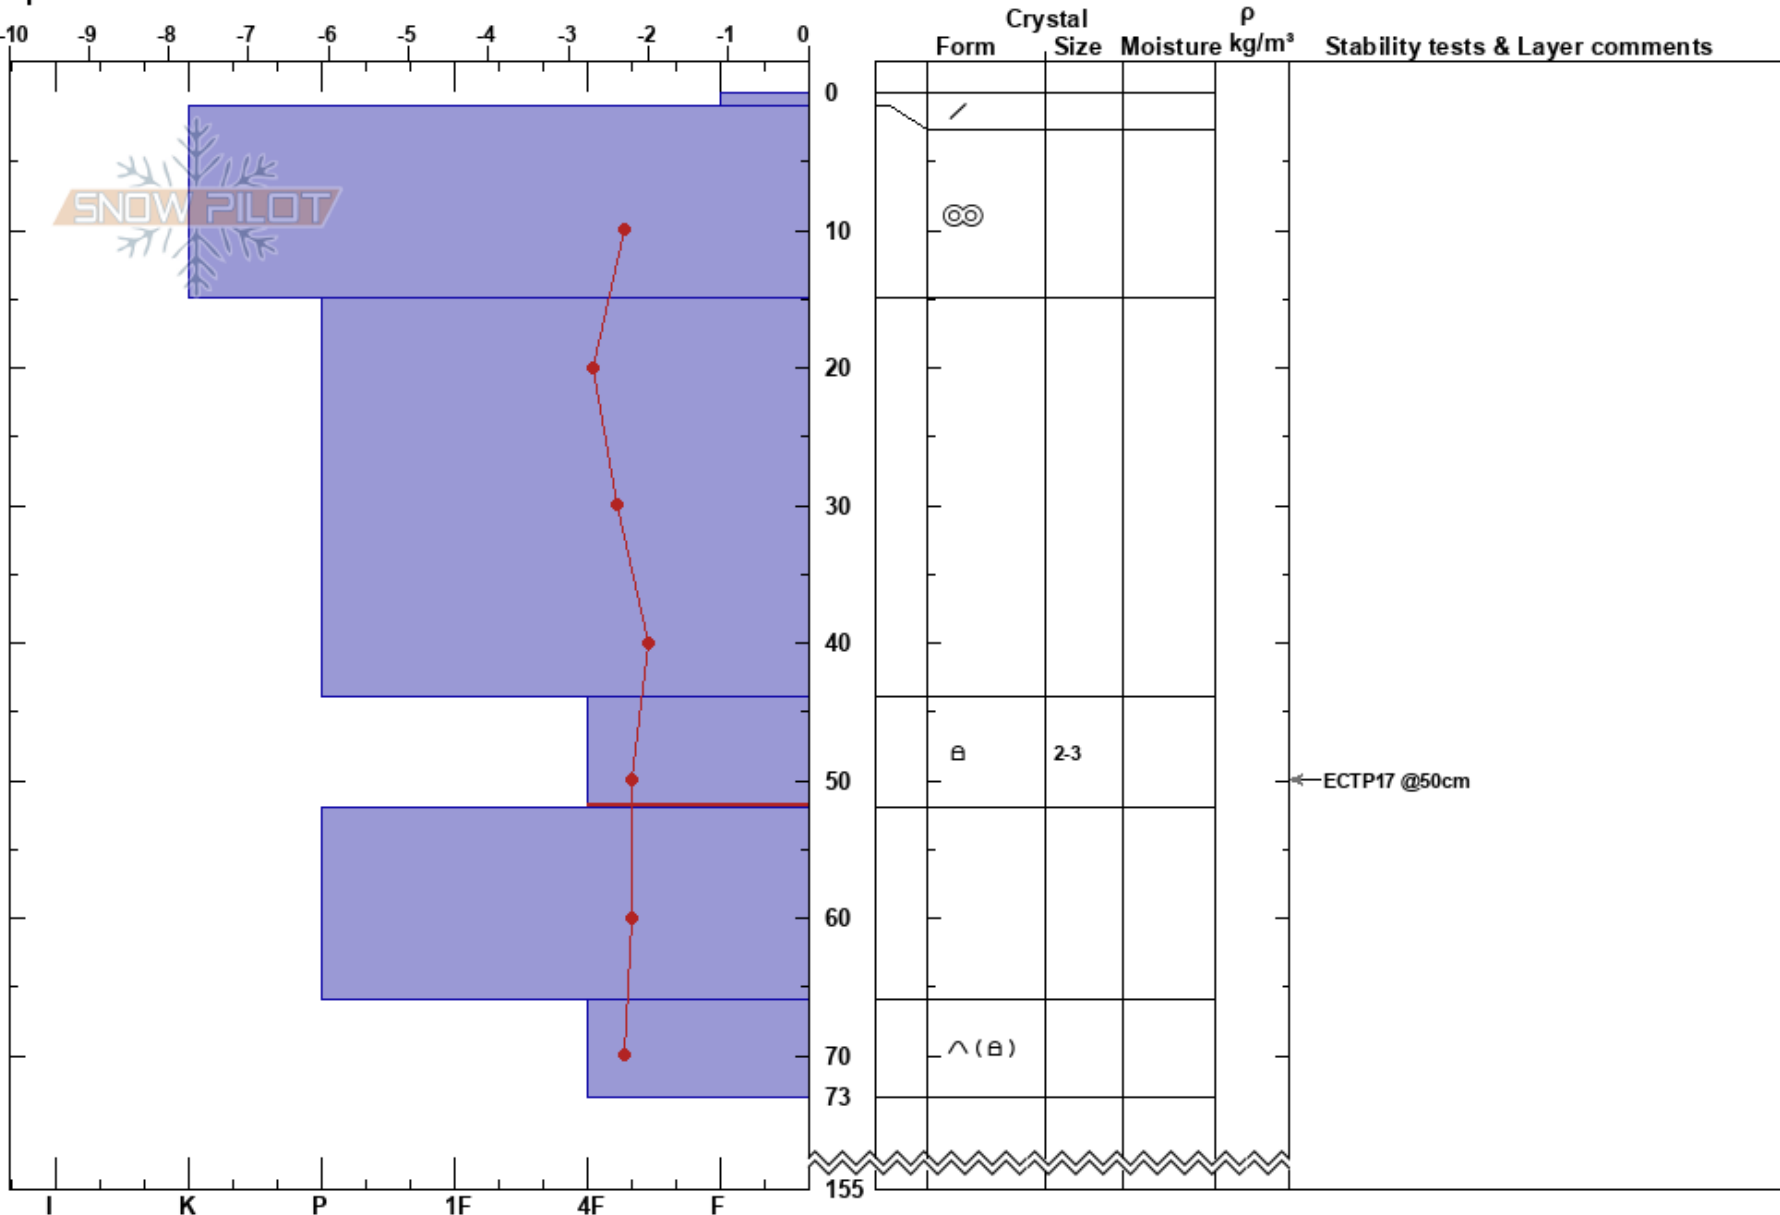

Goublavagge
 Abisko
 Sweden
 Elevation: 1170 m
 Aspect: 320°
 Specifics:

Mathias Jansson
 04/05/2018 - 11:00
 Co-ord: 68.36245N, 18.43281E
 Slope Angle: 30°
 Wind Loading: no

Stability: **HS:155**
 Air Temperature: -0.7°C PF:10 44-52cm:Problematic layer
 Sky Cover: FEW
 Precipitation: NO
 Wind: Calm

Notes: Läsida, ALP.