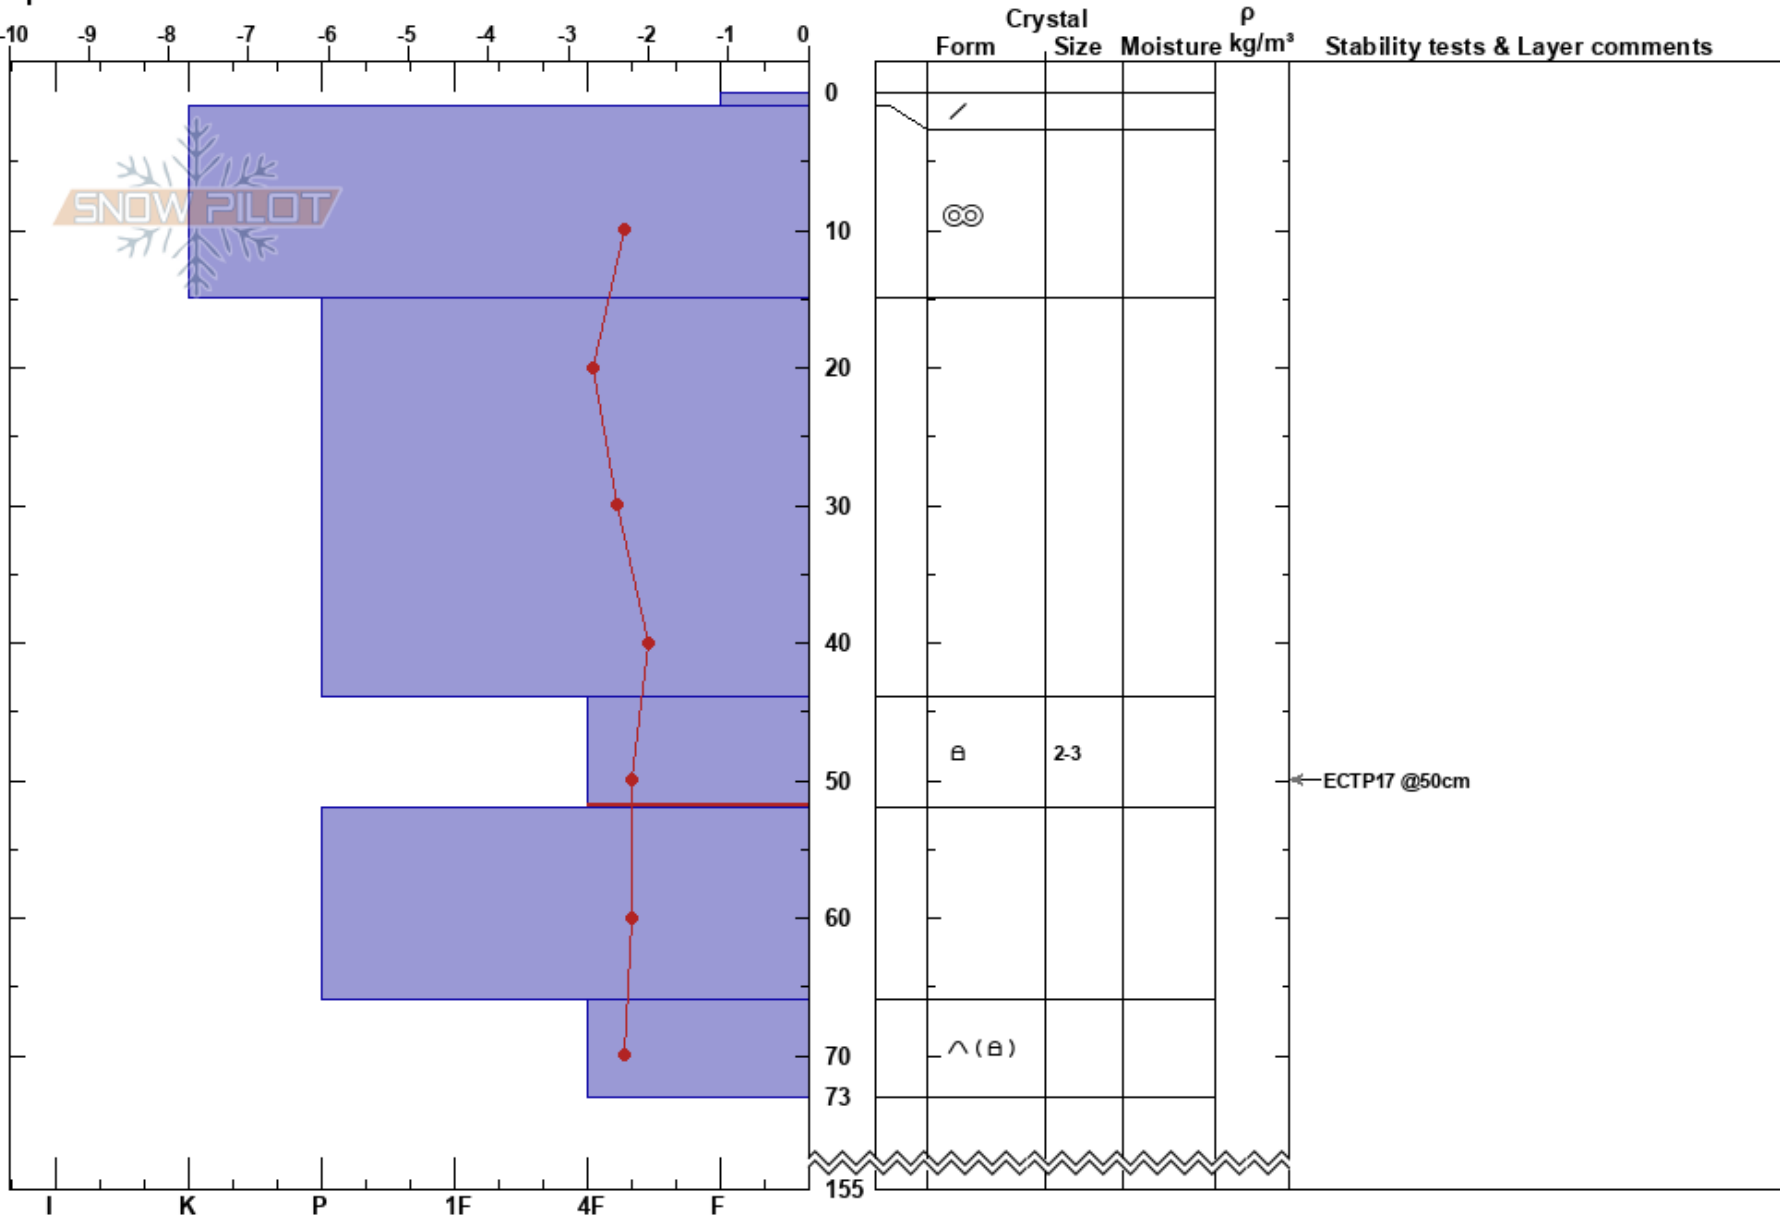

Goublavagge
 Abisko
 Sweden
Elevation: 1170 m
Aspect: 320°
Specifics:

Mathias Jansson
 04/05/2018 - 11:00
Co-ord: 68.36245N, 18.43281E
Slope Angle: 30°
Wind Loading: no

Stability: **HS:**155 **Layer Notes:**
Air Temperature: -0.7°C **PF:**10 44-52cm:Problematic layer
Sky Cover: FEW
Precipitation: NO
Wind: Calm

Notes: Läsida, ALP.