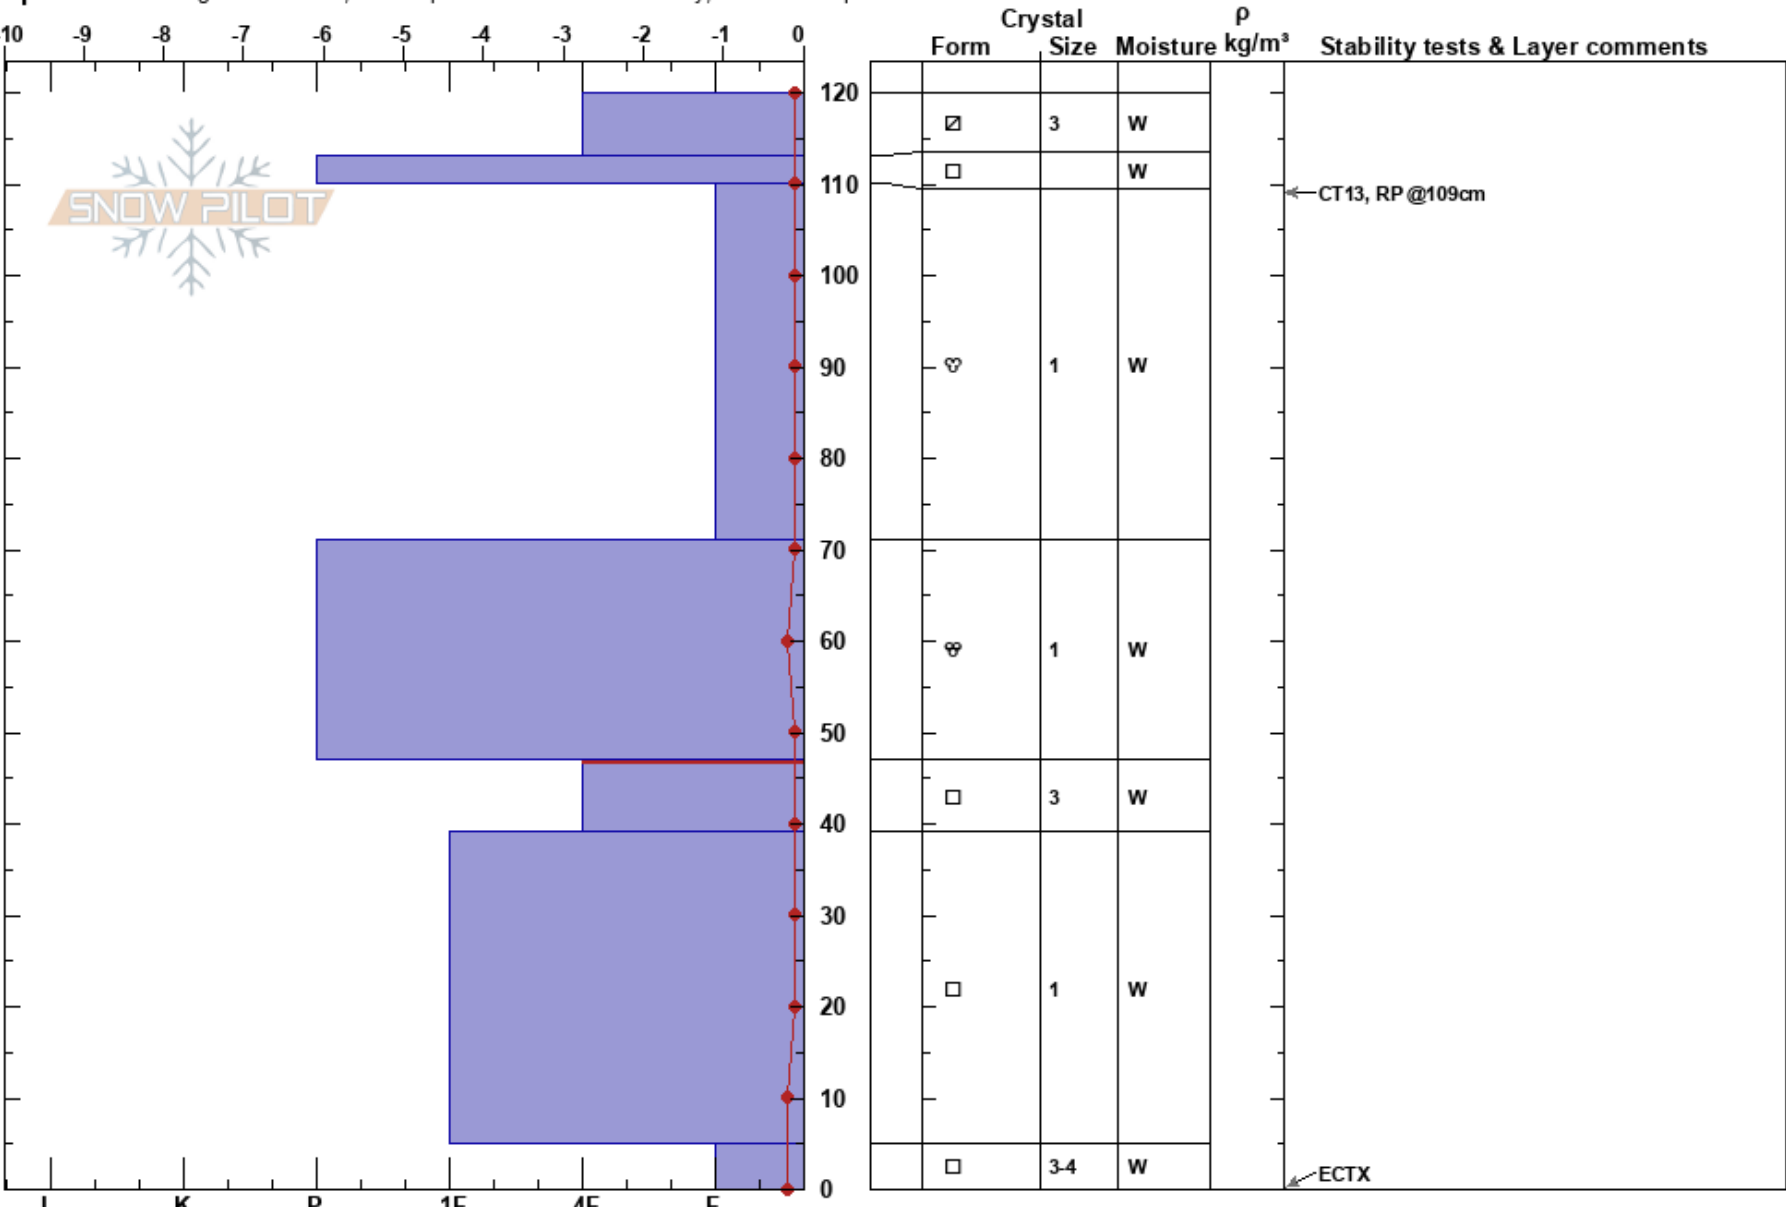

47-39cm:Problematic layer

Finland

Co-ord: 67.59021N, 24.22956E

Sky Cover: OVC

Elevation: 412 m

Slope Angle: 30°

Precipitation: RV

Aspect: NW

Wind Loading: no

Wind: E Moderate

Specifics: Pit dug in a Ski Area; Pit is representative of backcountry; We skied slope

Notes: Maa kanervikkoa. Ilmatieteenlaitoksen stressitesti 74 cm pinnasta 1 laatikko/0.1 kg. Vesiarvotesti samaan kerrokseen: 1 putki/30 cm/139 , 2 putki/30 cm/138.