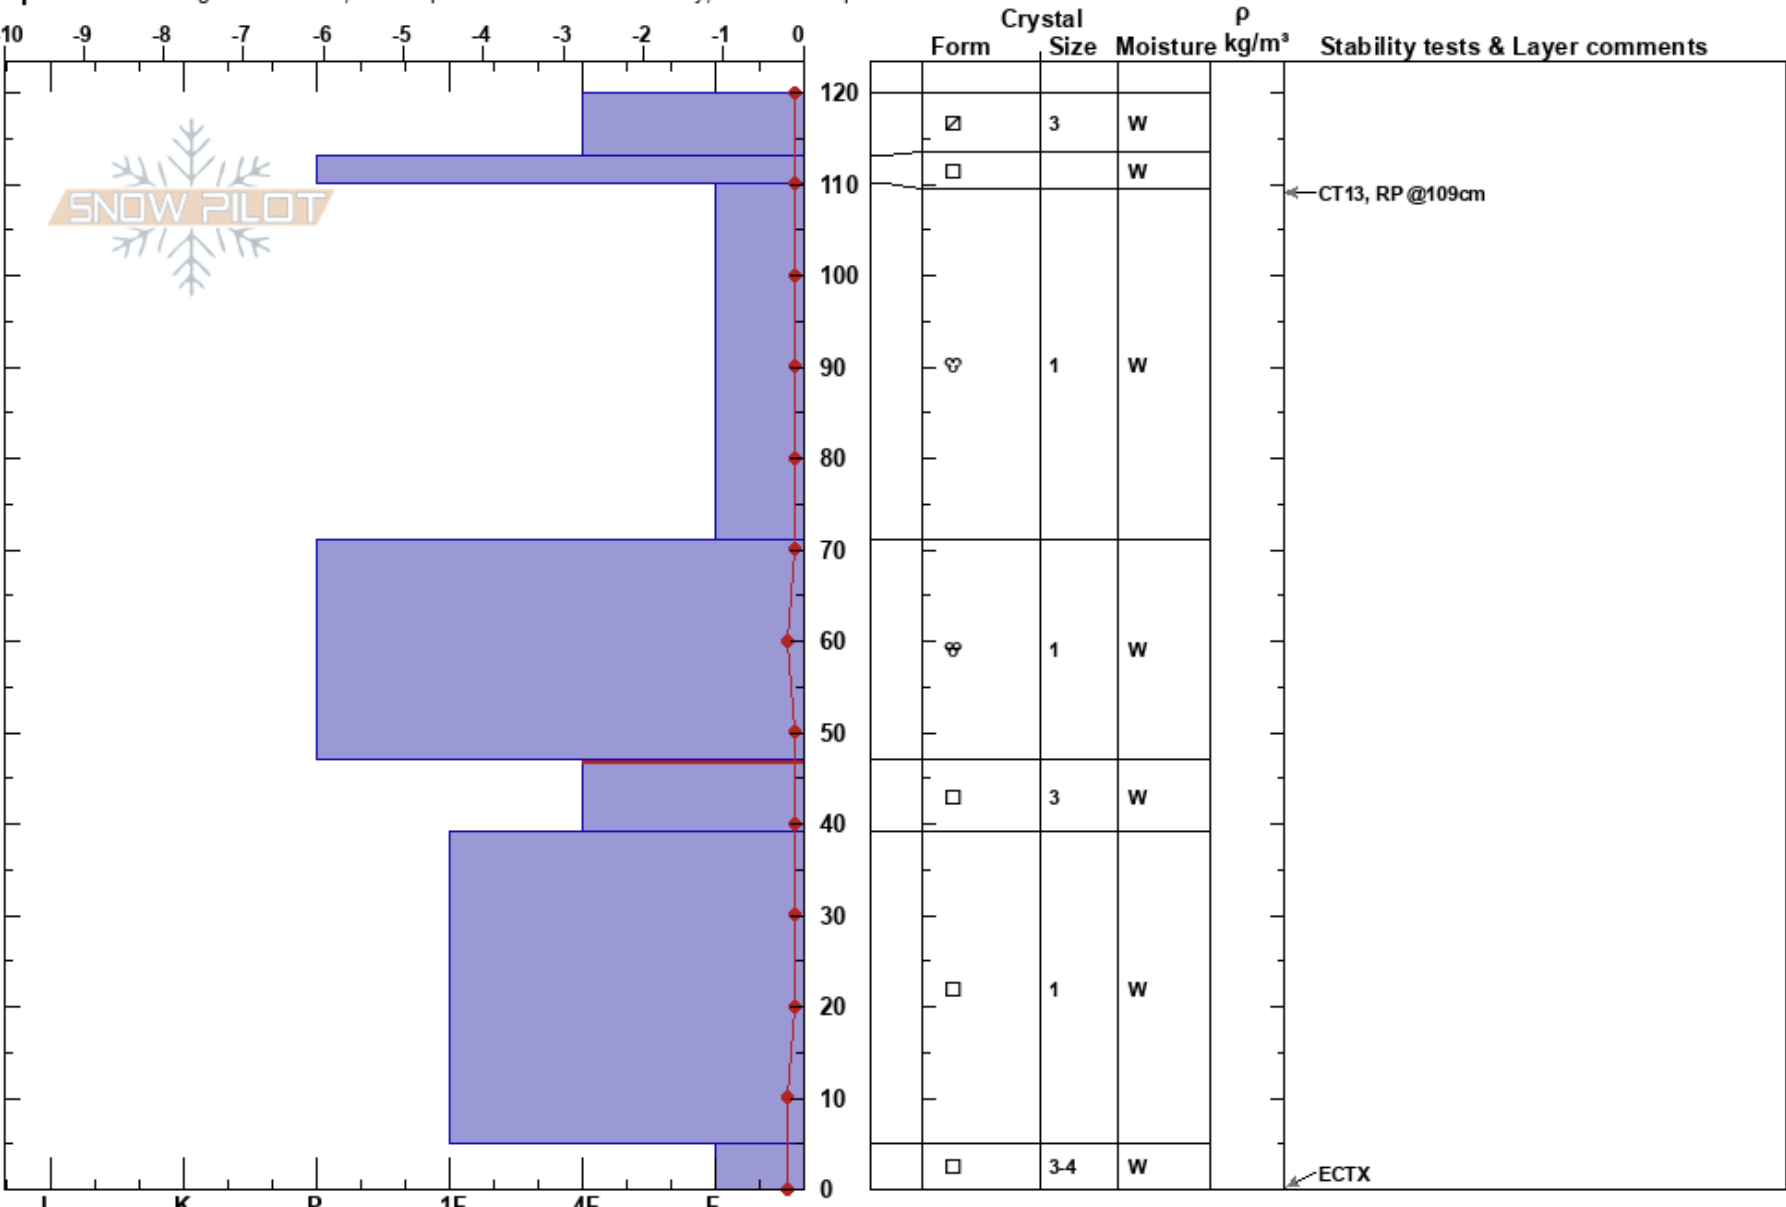

47-39cm:Problematic layer

Finland

Co-ord: 67.59021N, 24.22956E

Sky Cover: OVC

Elevation: 412 m

Slope Angle: 30°

Precipitation: RV

Aspect: NW

Wind Loading: no

Wind: E Moderate

Specifics: Pit dug in a Ski Area; Pit is representative of backcountry; We skied slope

Notes: Maa kanervikkoa. Ilmatieteenlaitoksen stressitesti 74 cm pinnasta 1 laatikko/0.1 kg. Vesiartotesti samaan kerrokseen: 1 putki/30 cm/139 , 2 putki/30 cm/138.