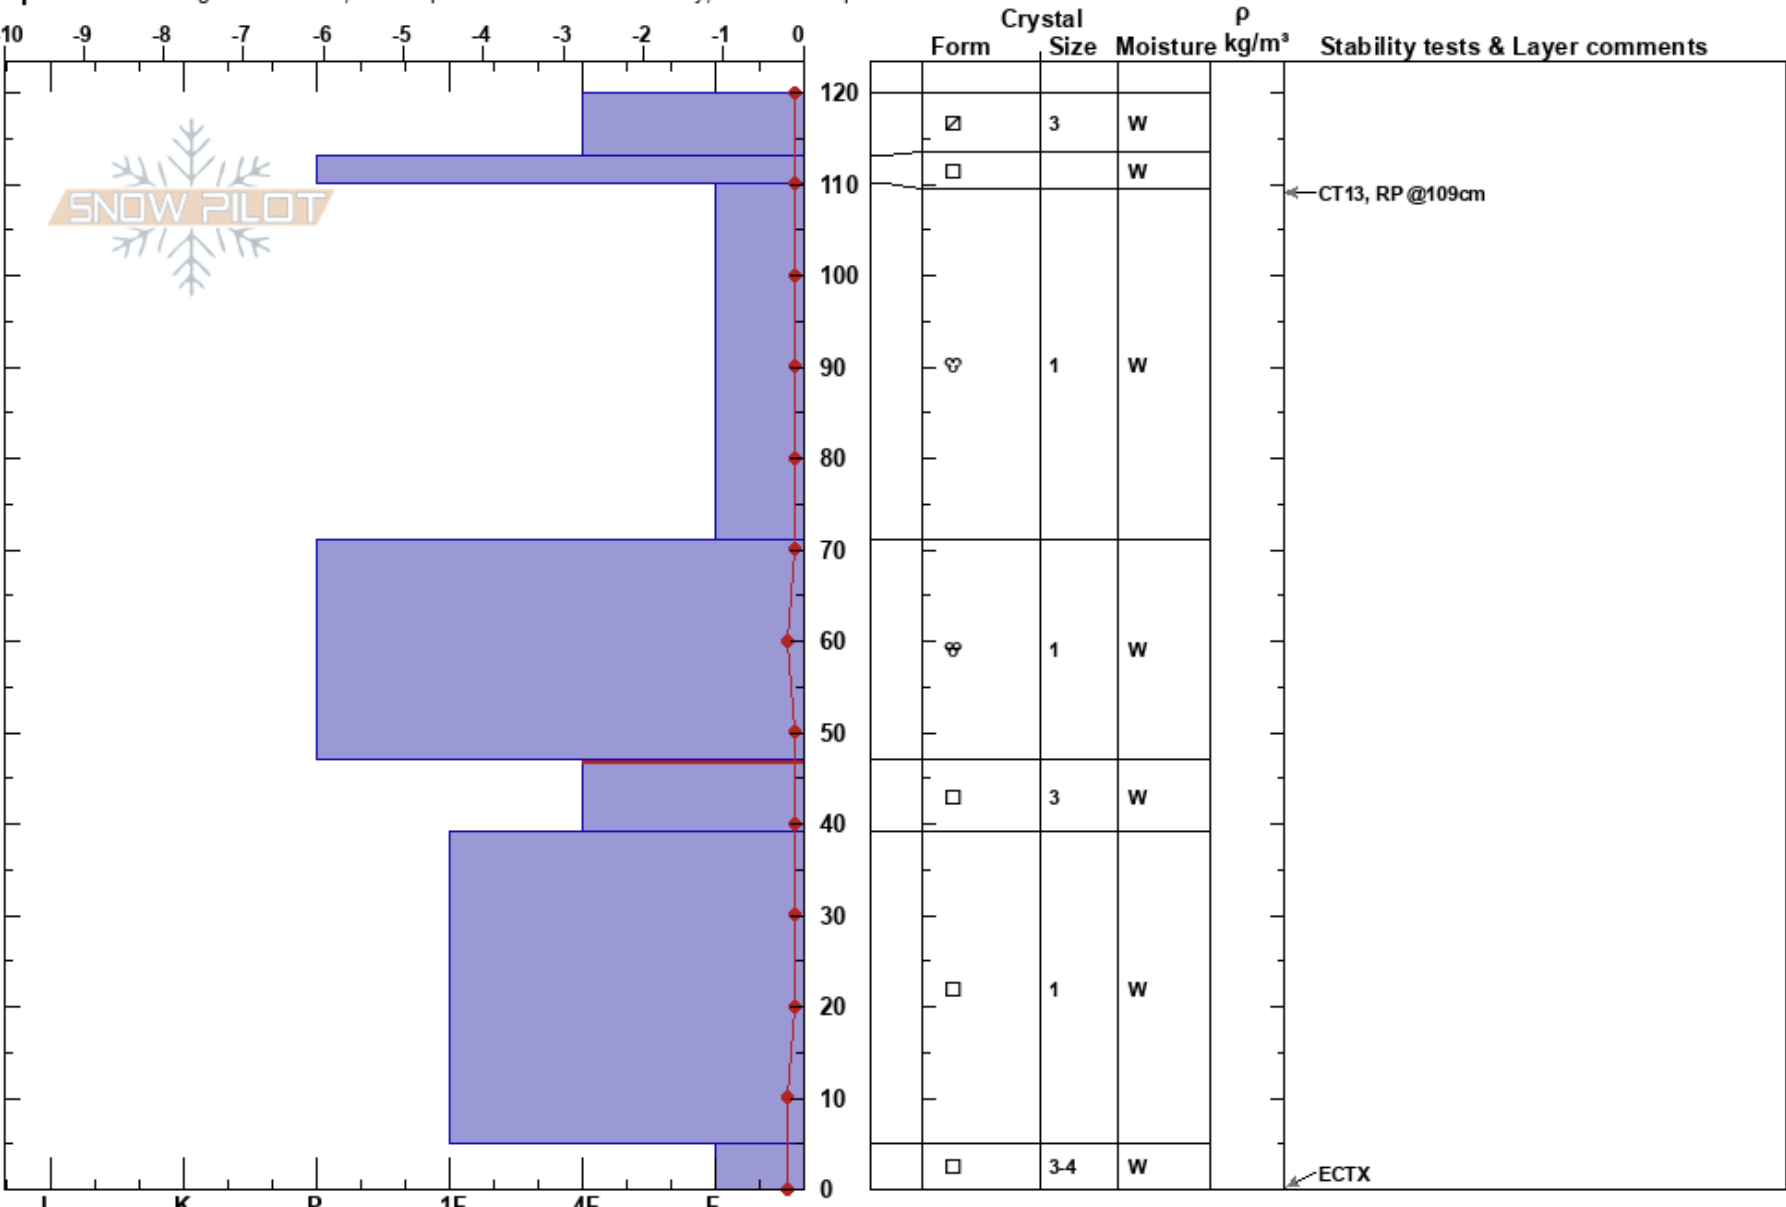

47-39cm:Problematic layer

Finland

Co-ord: 67.59021N, 24.22956E

Sky Cover: OVC

Elevation: 412 m

Slope Angle: 30°

Precipitation: RV

Aspect: NW

Wind Loading: no

Wind: E Moderate

Specifics: Pit dug in a Ski Area; Pit is representative of backcountry; We skied slope

Notes: Maa kanervikko. Ilmatieteenlaitoksen stressitesti 74 cm pinnasta 1 laatikko/0.1 kg. Vesiarvotesti samaan kerrokseen: 1 putki/30 cm/139 , 2 putki/30 cm/138.