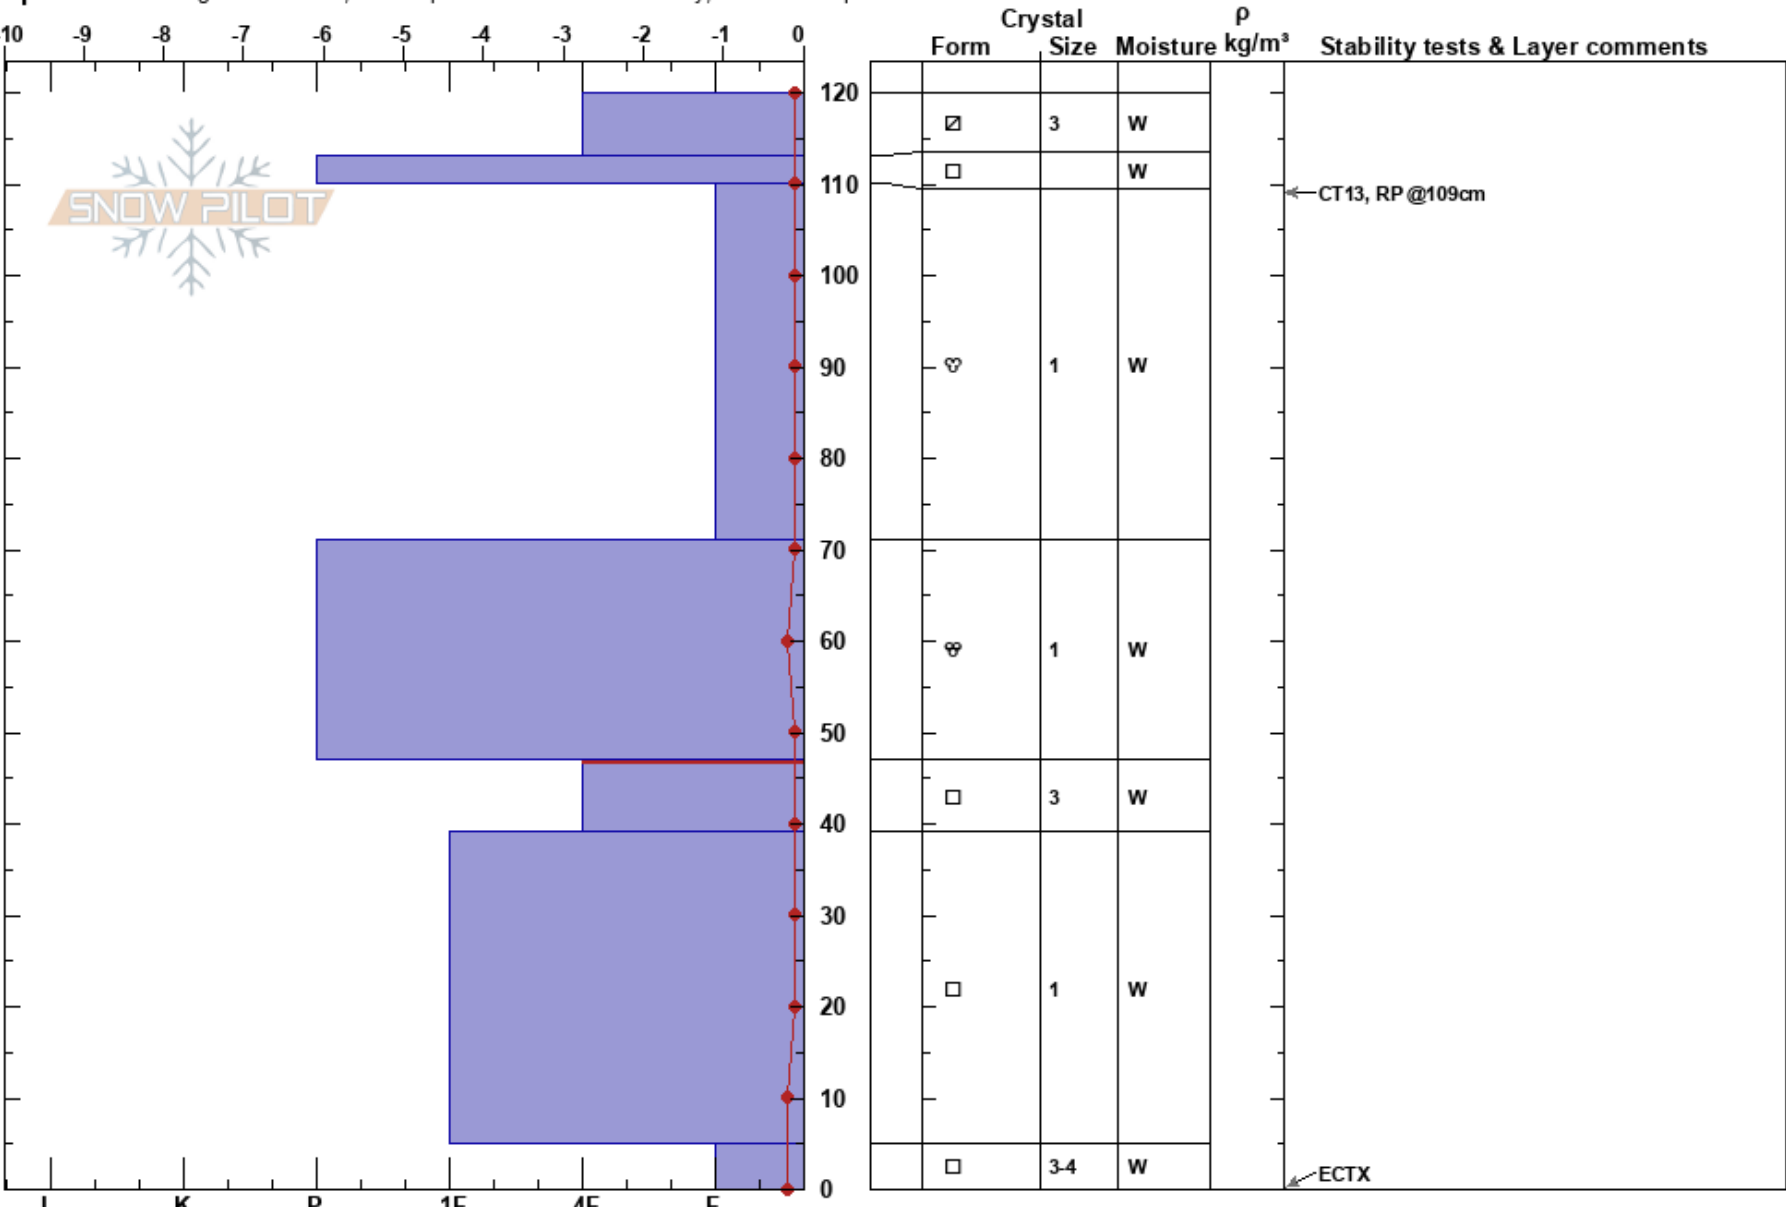

47-39cm:Problematic layer

Finland

Co-ord: 67.59021N, 24.22956E

Sky Cover: OVC

Elevation: 412 m

Slope Angle: 30°

Precipitation: RV

Aspect: NW

Wind Loading: no

Wind: E Moderate

Specifics: Pit dug in a Ski Area; Pit is representative of backcountry; We skied slope

Notes: Maa kanervikko. Ilmatieteenlaitoksen stressitesti 74 cm pinnasta 1 laatikko/0.1 kg. Vesiartotesti samaan kerrokseen: 1 putki/30 cm/139 , 2 putki/30 cm/138.