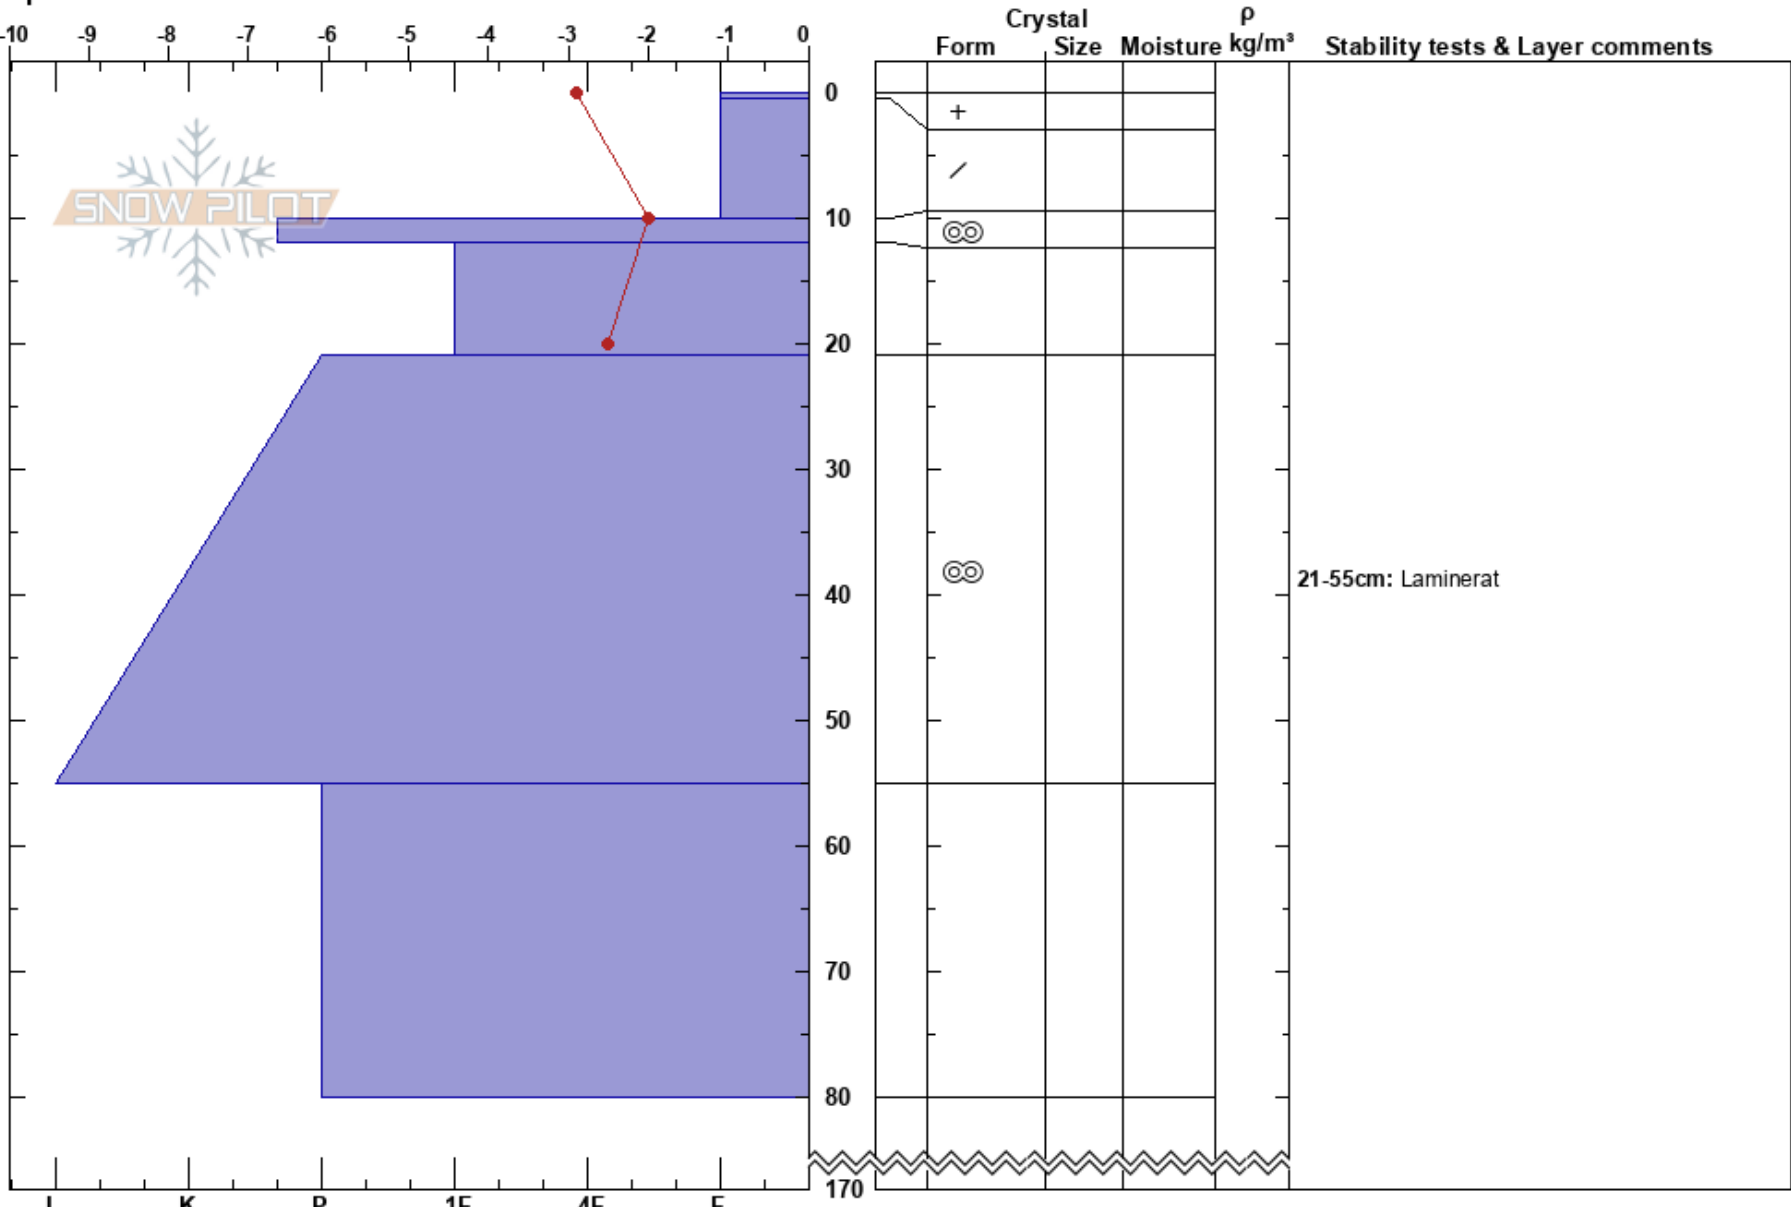

Kekkonenrännan V
 Kebnekaise
 Sweden
 Elevation: 1360 m
 Aspect: W
 Specifics:

Jenny Råghall
 03/05/2018 - 11:55
 Co-ord:
 Slope Angle: 28°
 Wind Loading: no

Stability: **HS:170** **Layer Notes:**
 Air Temperature: -4.5°C PF:25 21-55cm: Laminerat
 Sky Cover: X
 Precipitation: S-1
 Wind: S Light Breeze

Notes: ALP, läslutning grytformation, stenig mark